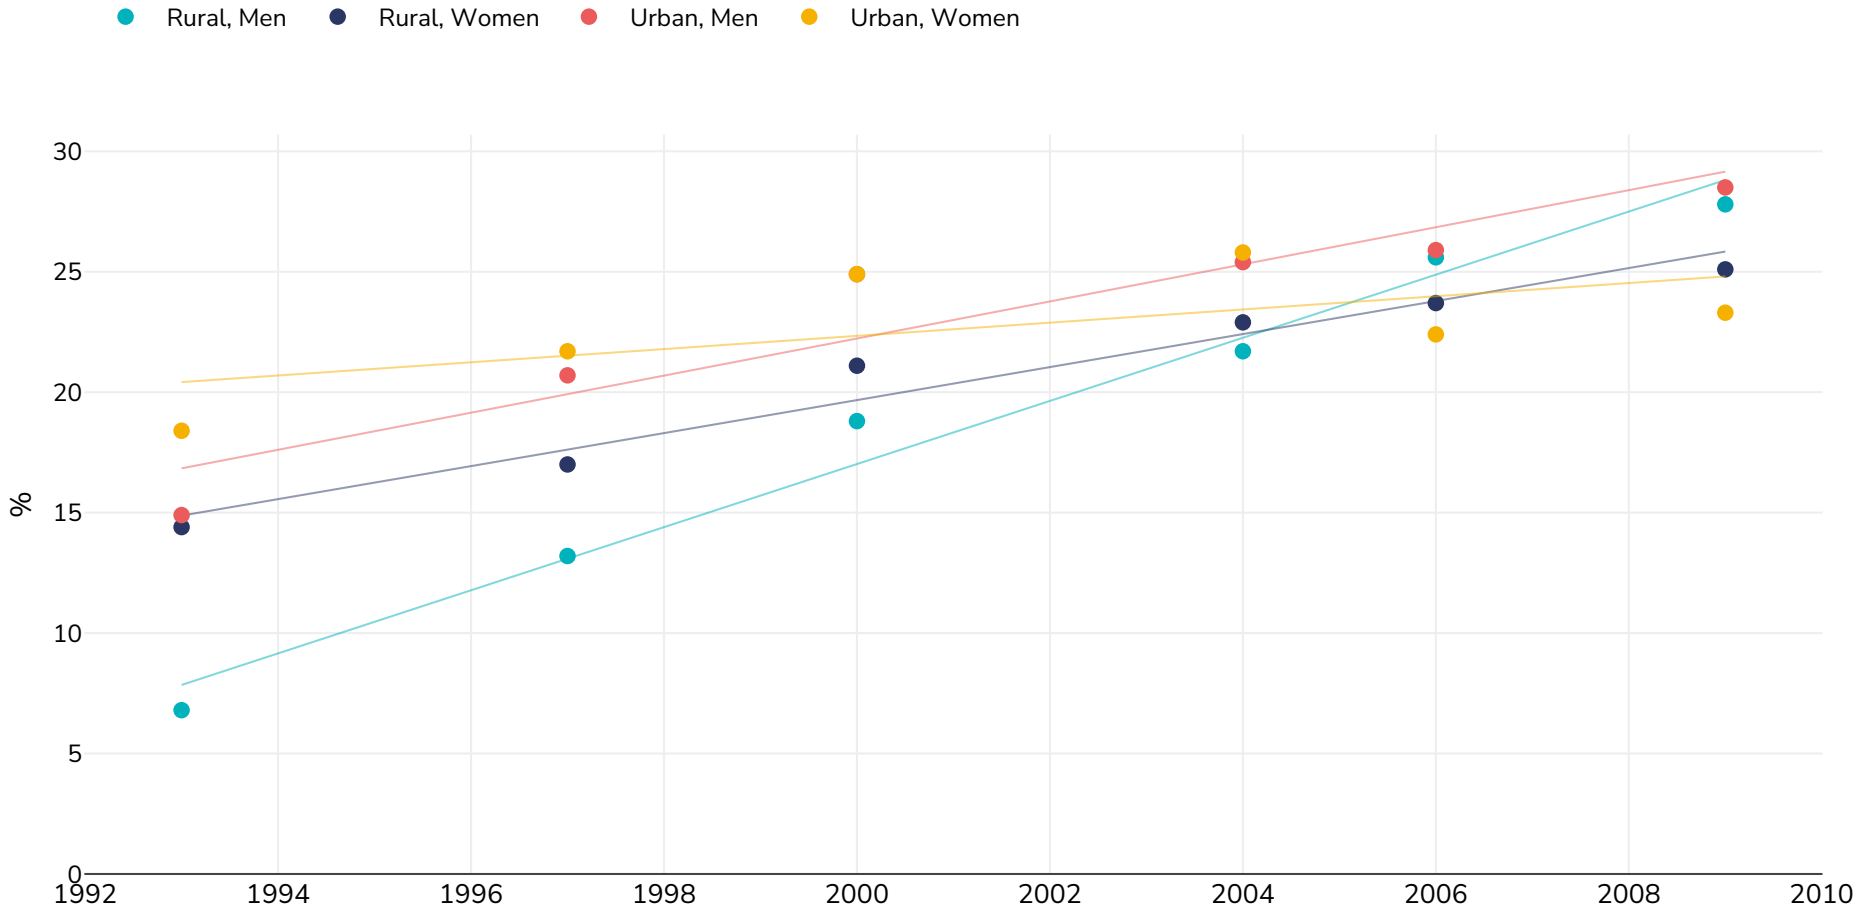

# China: % Adults living with overweight or obesity by urbanisation in China 1993-2009

Survey type: Measured

References: For full details of references visit <https://data.worldobesity.org/>

Unless otherwise noted, overweight refers to a BMI between 25kg and 29.9kg/m<sup>2</sup>, obesity refers to a BMI greater than 30kg/m<sup>2</sup>.

Different methodologies may have been used to collect this data and so data from different surveys may not be strictly comparable. Please check with original data sources for methodologies used.