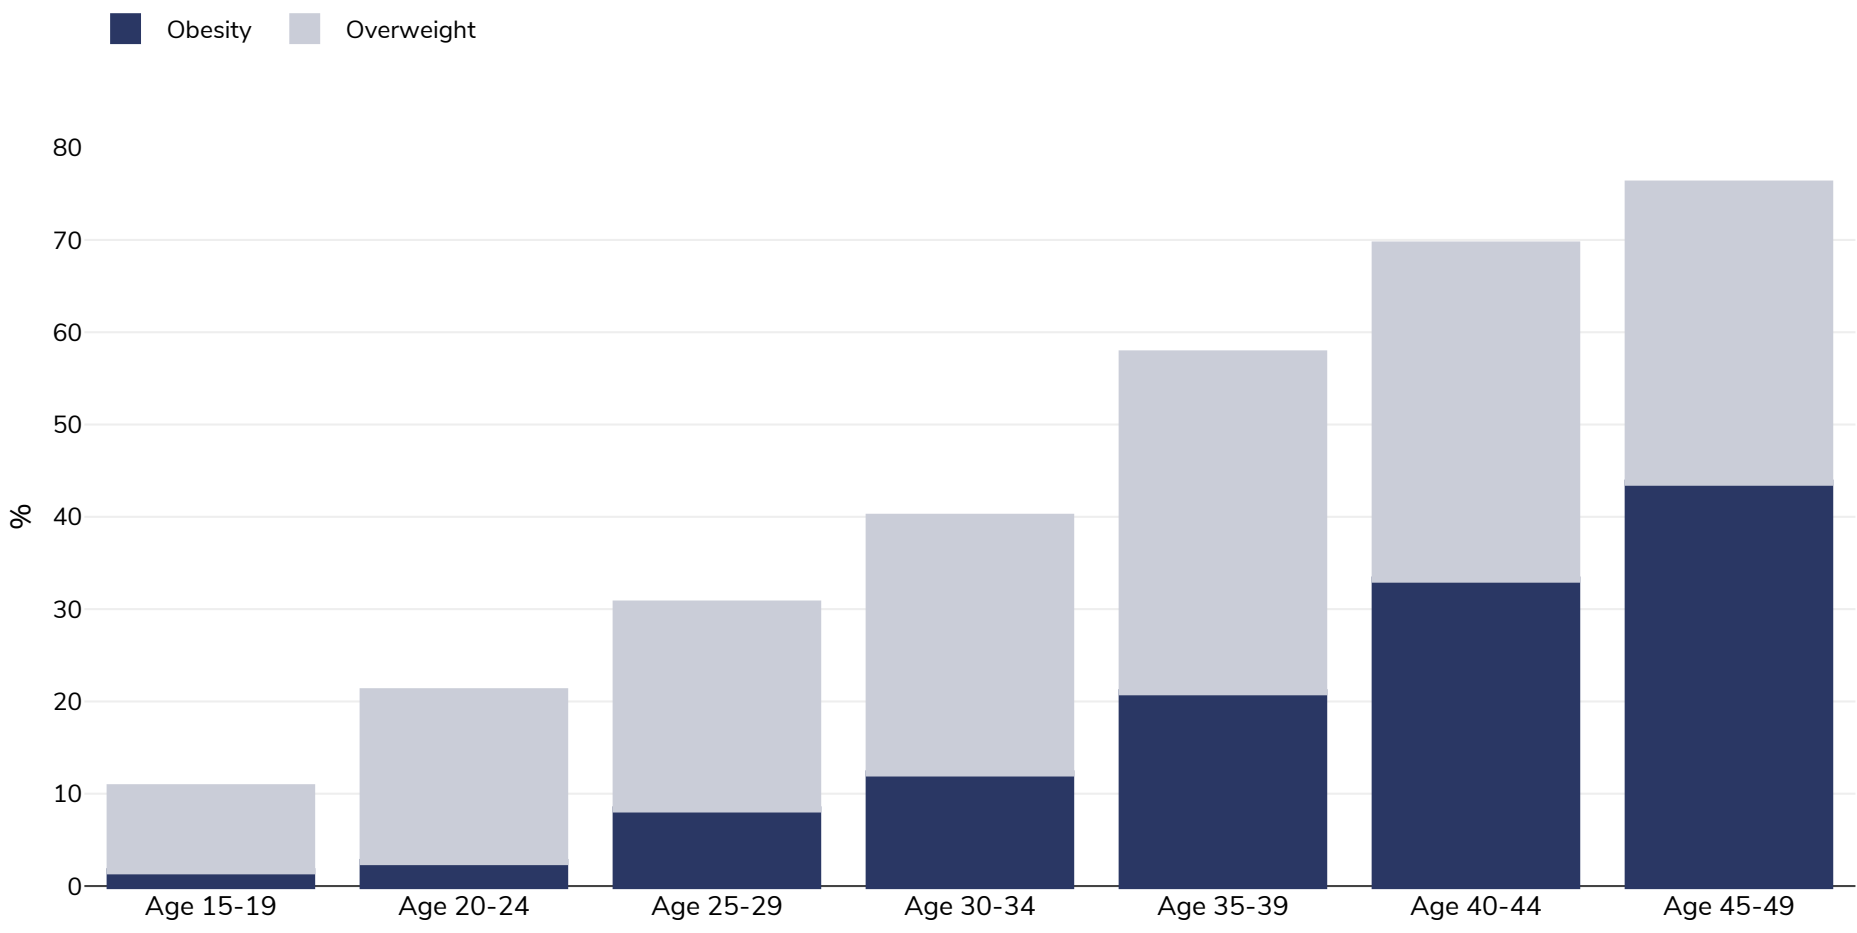

Uzbekistan: Overweight/obesity by age

Women, 2017

Survey type:	Measured
Sample size:	2217
Area covered:	National
References:	Uzbekistan National Nutrition Survey 2017 https://www.unicef.org/uzbekistan/media/2066/file/UNS%20-%20Full%20Report.pdf
Notes:	Non-pregnant women

Unless otherwise noted, overweight refers to a BMI between 25kg and 29.9kg/m², obesity refers to a BMI greater than 30kg/m².