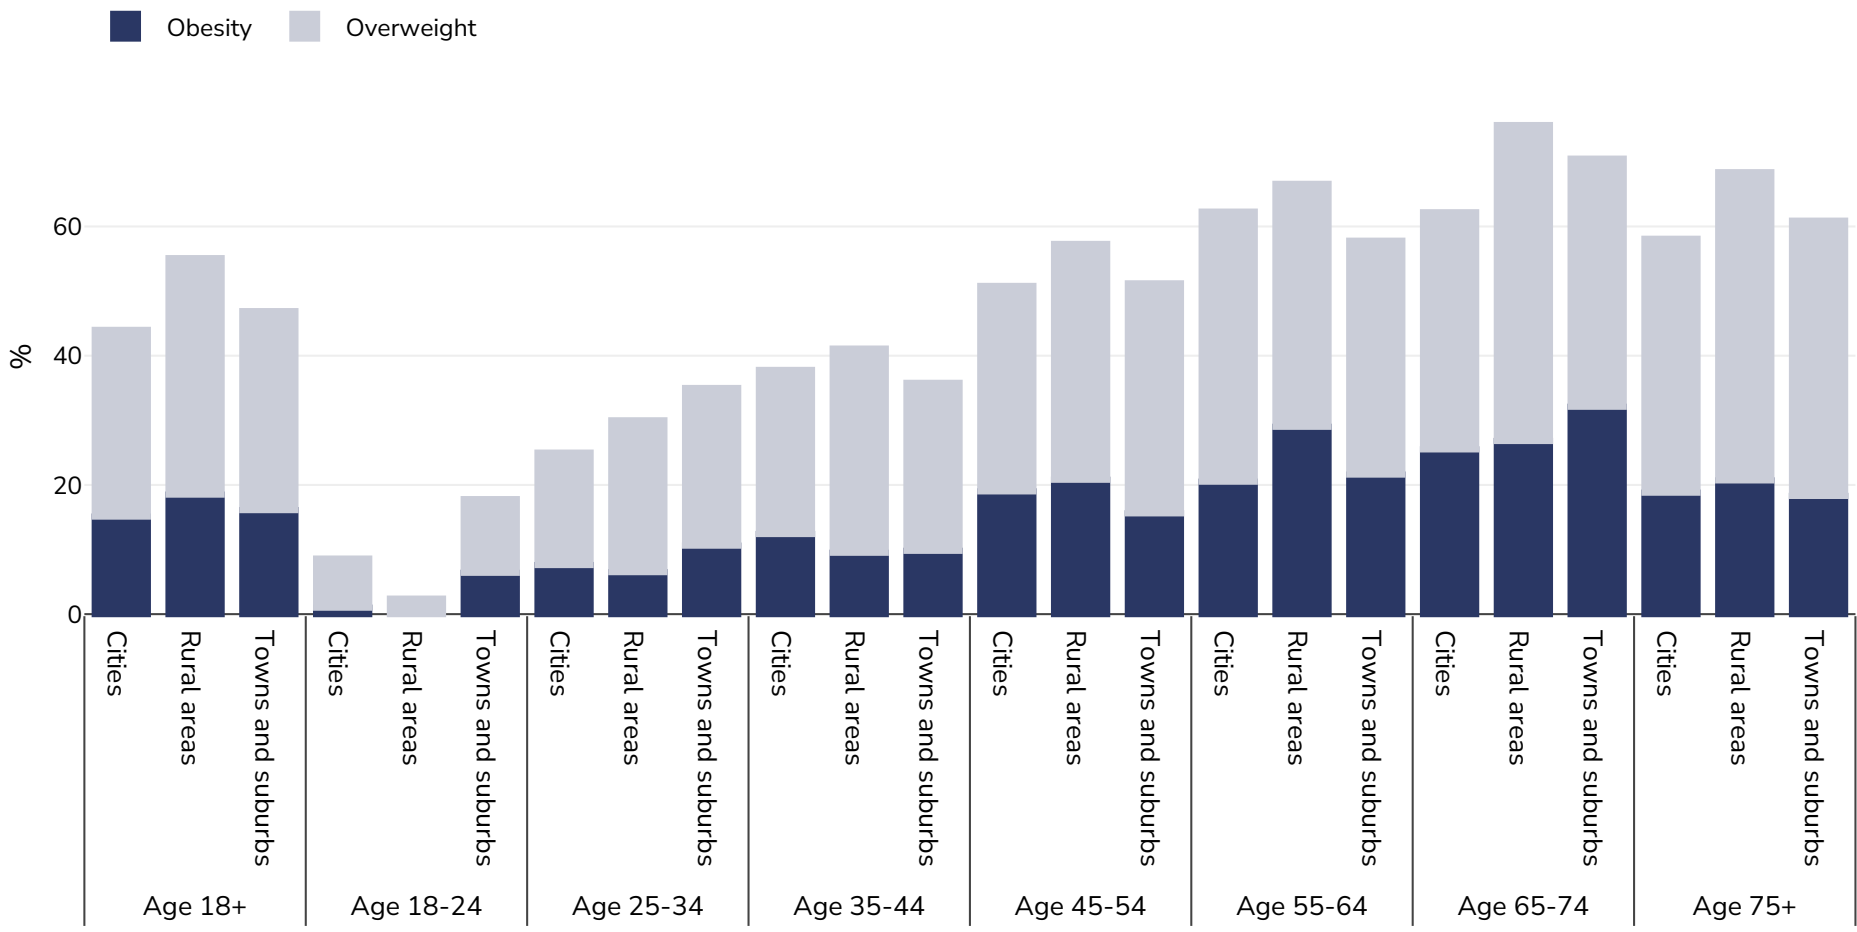

Greece: Overweight/obesity by age and region

Women, 2014

Survey type: Self-reported

Area covered: National

References: Eurostat http://appsso.eurostat.ec.europa.eu/nui/show.do?dataset=hlth_ehis_bm1u&lang=en (last accessed 25.08.20)

Unless otherwise noted, overweight refers to a BMI between 25kg and 29.9kg/m², obesity refers to a BMI greater than 30kg/m².