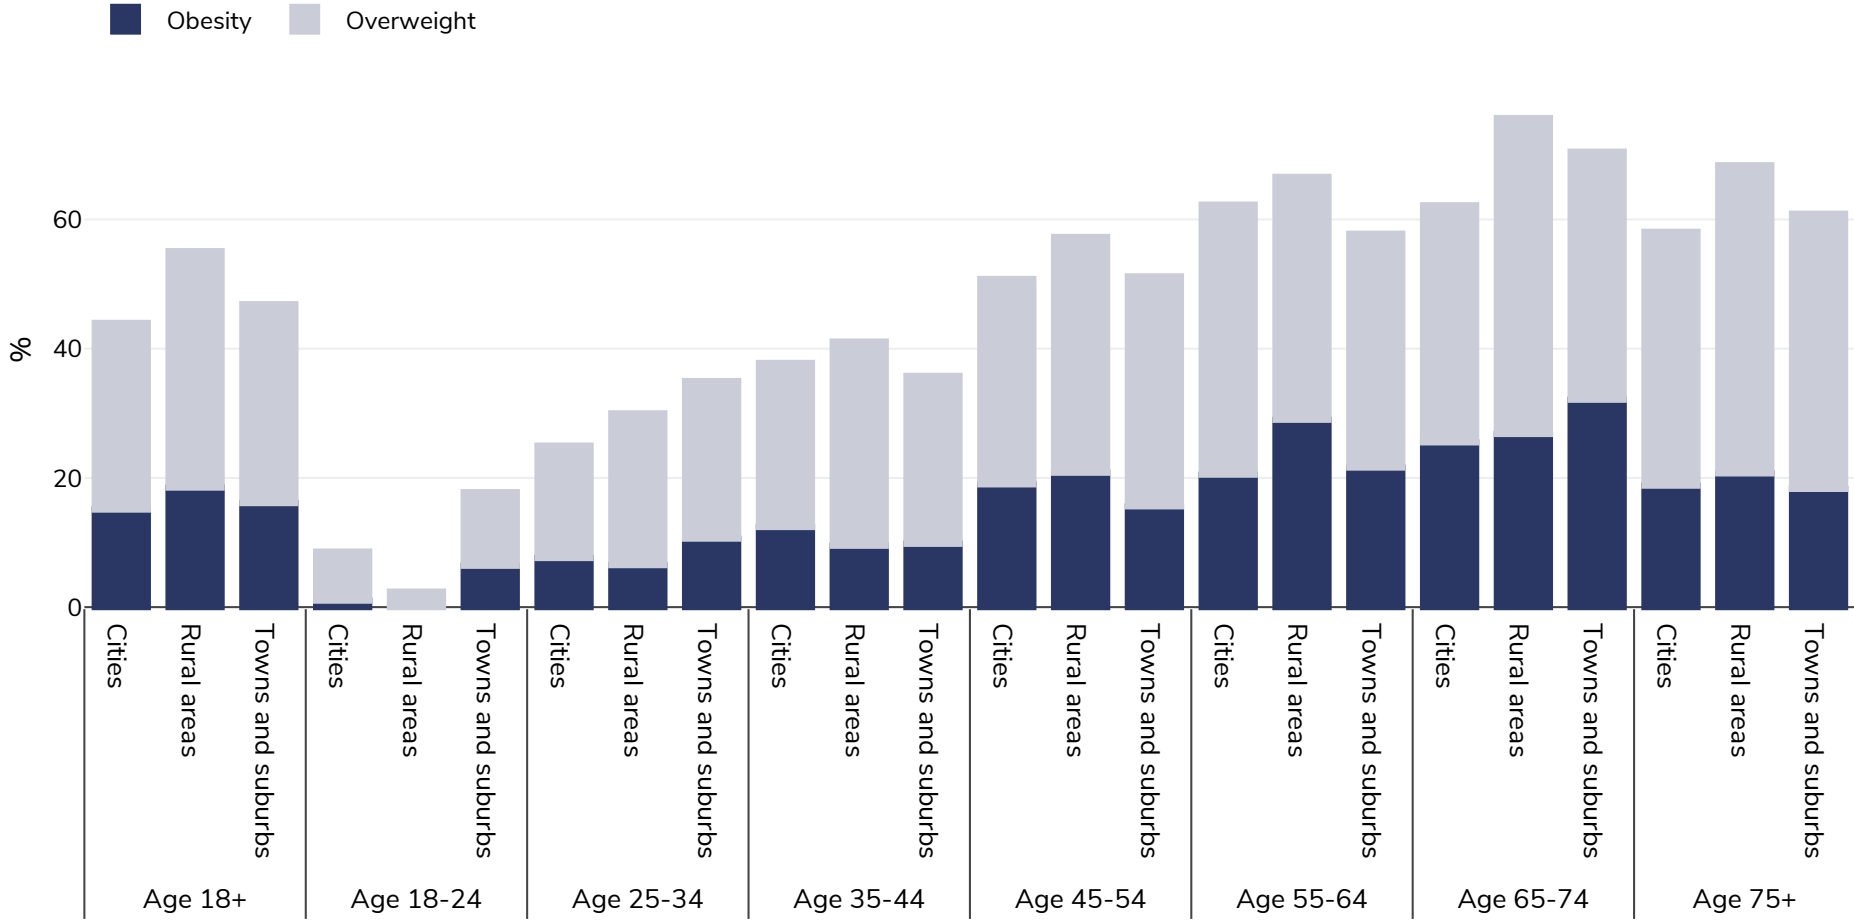

Greece: Overweight/obesity by age and region

Women, 2014

Survey type: Self-reported

Area covered: National

References: Eurostat http://appsso.eurostat.ec.europa.eu/nui/show.do?dataset=hlth_ehis_bm1u&lang=en (last accessed 25.08.20)

Unless otherwise noted, overweight refers to a BMI between 25kg and 29.9kg/m², obesity refers to a BMI greater than 30kg/m².