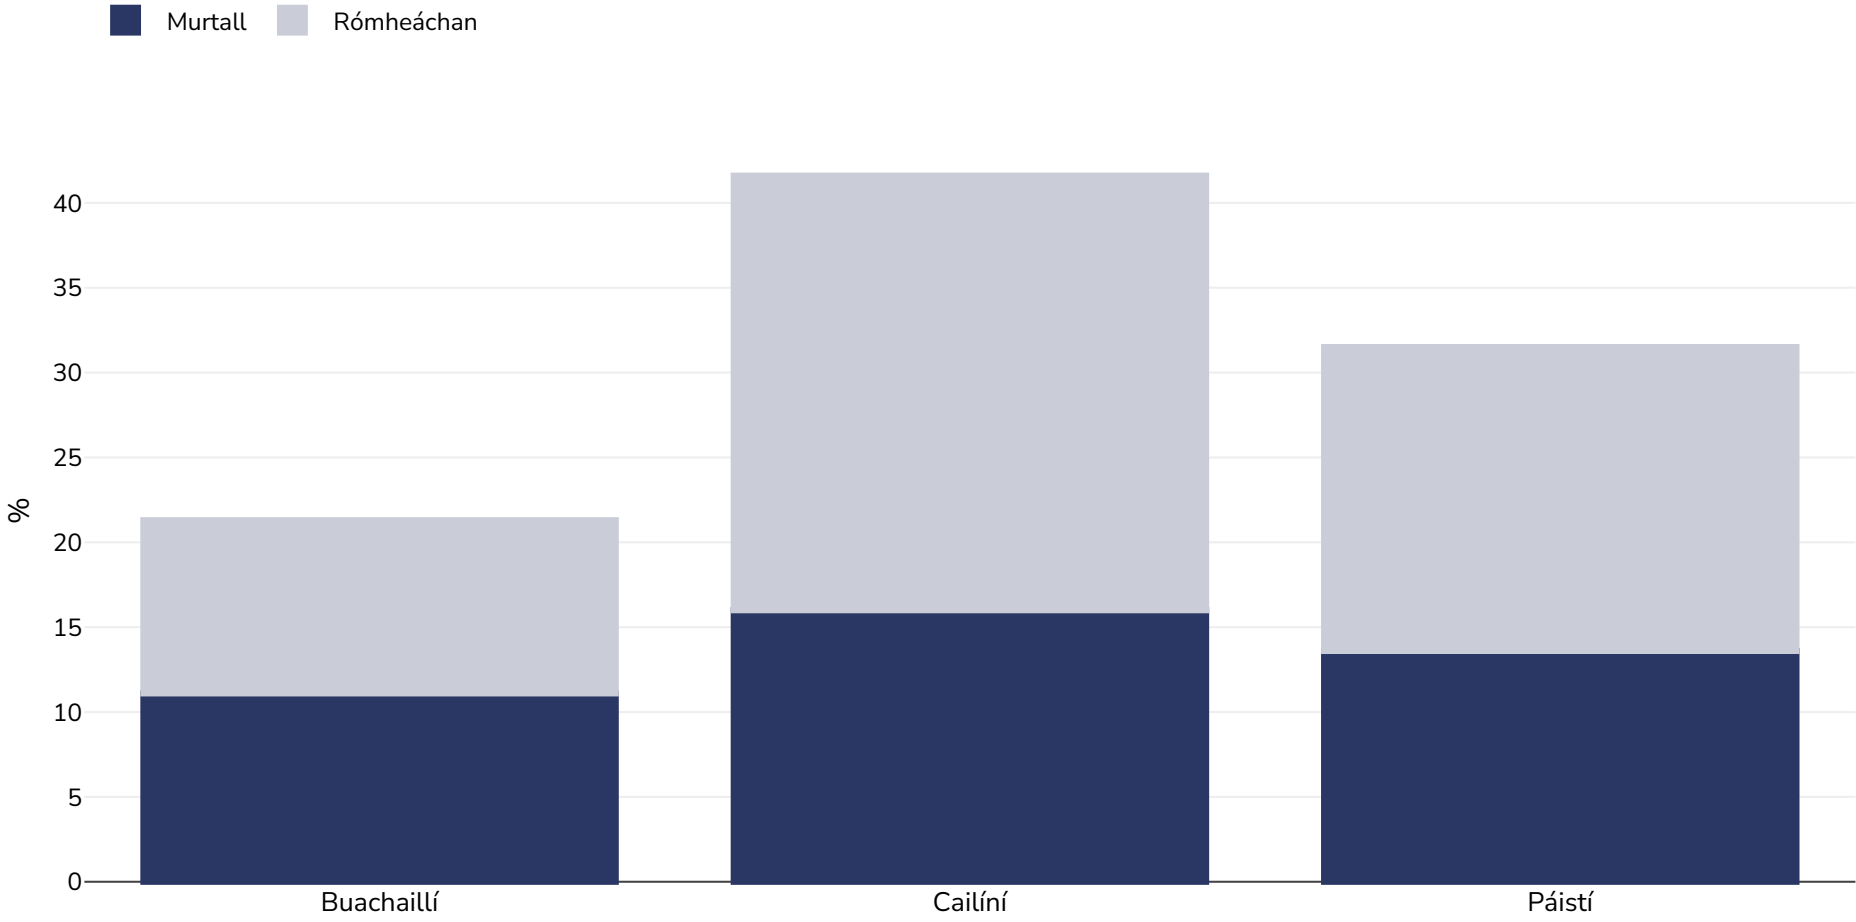

An tSúdáin: Leitheadúlacht murtaill

Páistí, 2014-2015

Cineál an tsuirbhé:	Tomhaiste
Aois:	5-12
Samplamhéid:	390
Ceantar Clúdaithe:	Réigiúnach
Tagairtí:	Elrayah, Balla and Ahmed. 2018. Anthropometric assessment of school children in Khartoum Locality, Khartoum State, Sudan - 2014/2015. Anthropol Anz. 74 (5). pp. 393-401.
Nótaí:	WHO cut-offs used. NB. Combined child data estimated. These estimates were calculated by weighting male and female survey results. Weighting based on World Bank Population % total female 2019 (https://data.worldbank.org/indicator/SP.POP.TOTL.FE.ZS - accessed 21.10.20)
Cutoffs:	WHO