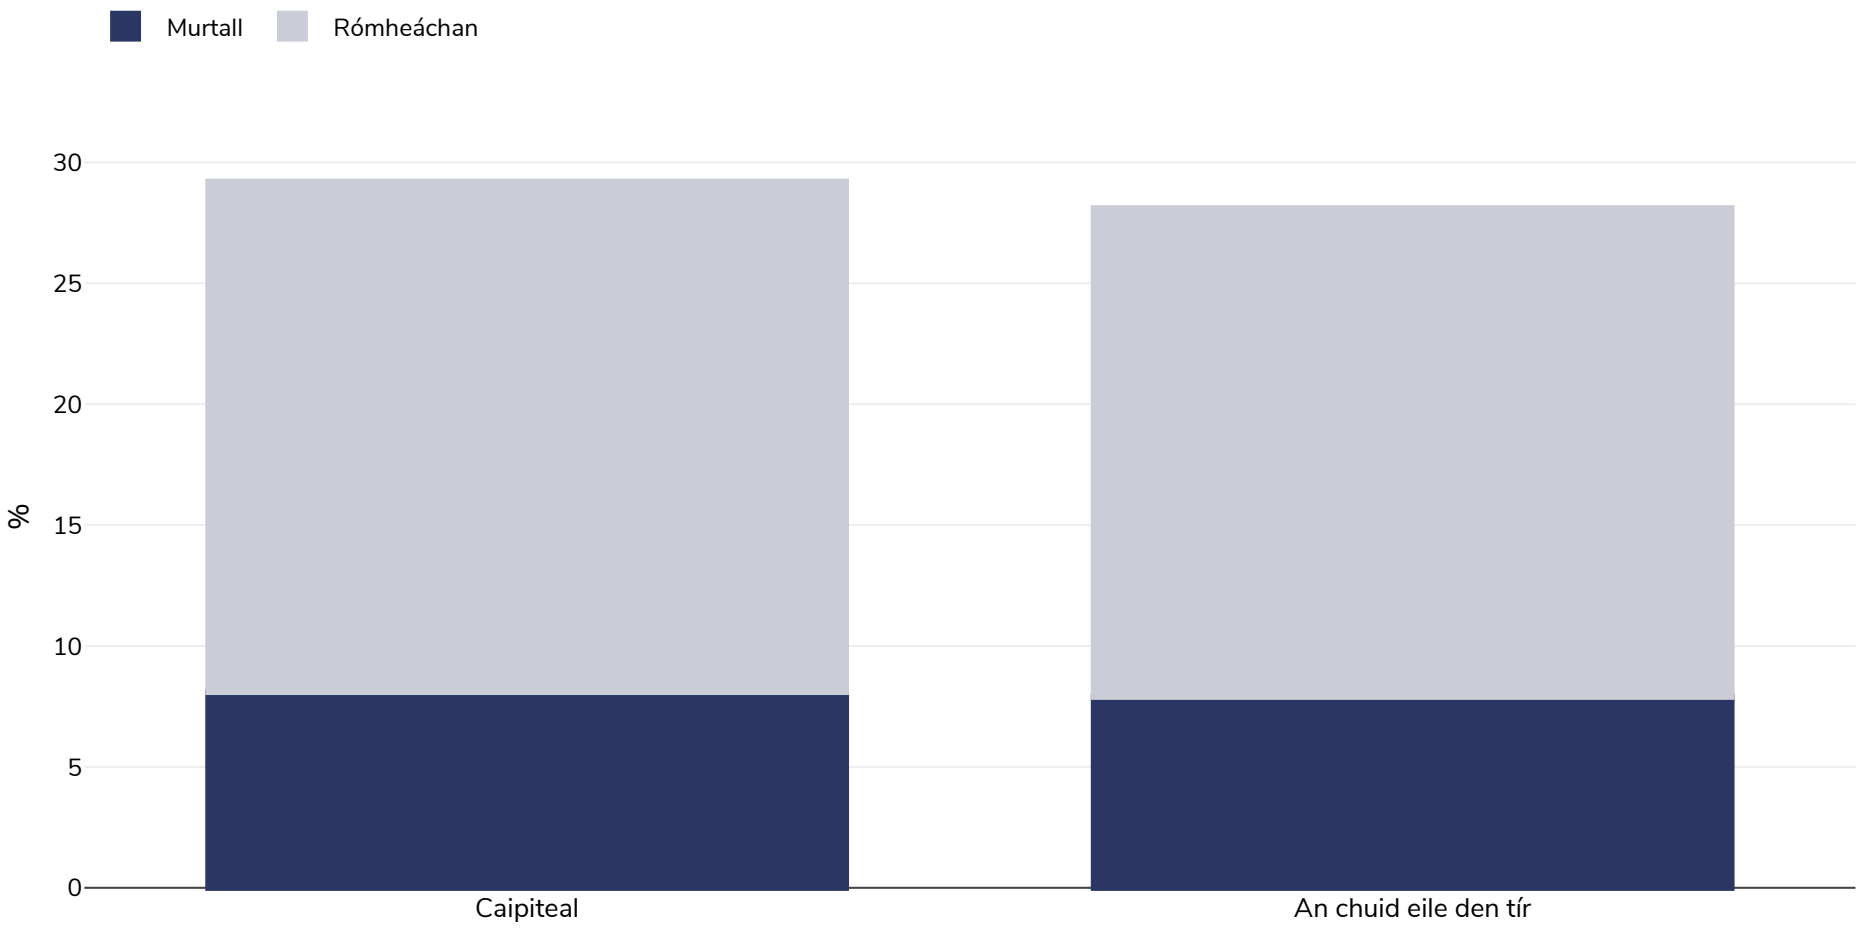

Guatamala: Overweight/obesity by region

Cailíní, 2015

Cineál an tsuirbhé:	Féintuairiscithe
Aois:	13-17
Samplamhéid:	4374
Ceantar Clúdaithe:	Náisiúnta
Tagairtí:	World Health Organization. Global school-based student health survey (GSHS). Available from: https://www.who.int/ncds/surveillance/gshs/factsheets/en/ . [Accessed 20 February 2019].
Nótaí:	WHO cut-offs used and based on Self-reported data.
Cutoffs:	WHO