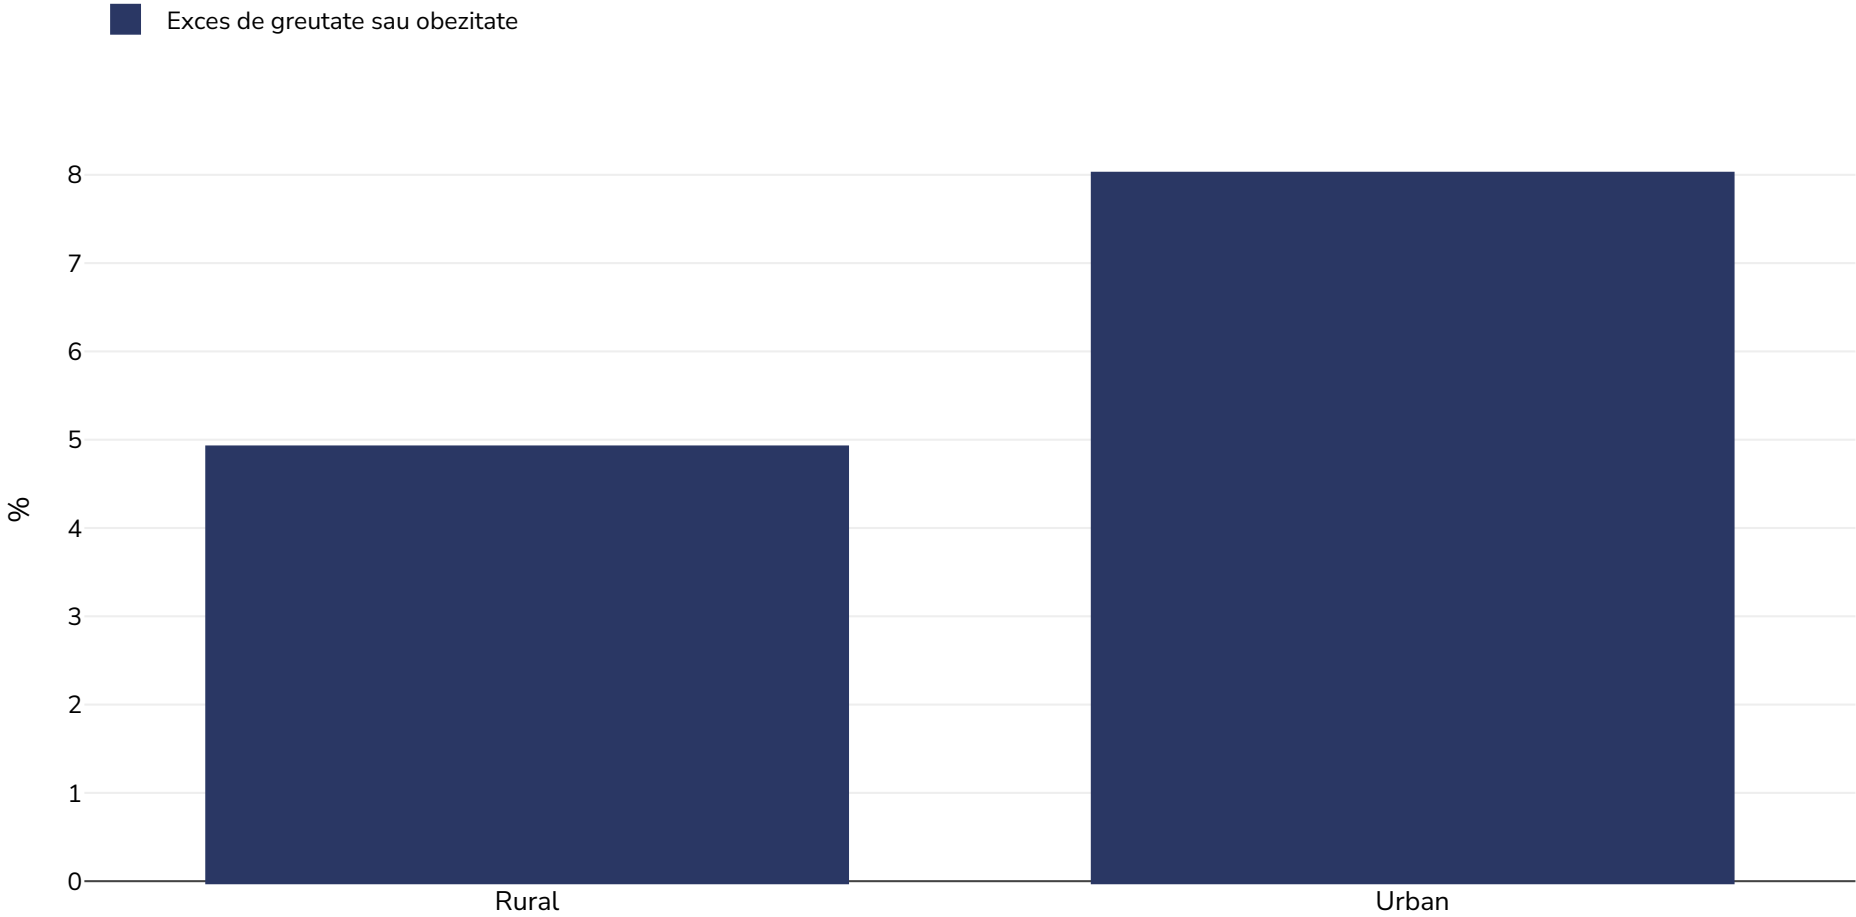

Tanzania: Overweight/obesity by region

Infants, 2019-2020

Dimensiunea eșantionului: 5223133

Bibliografie: LSMS: Tanzania National Panel Survey 2019-2020 - Extended Panel with Sex Disaggregated Data

Note (disponibile numai în limba engleză): UNICEF/WHO/World Bank Joint Child Malnutrition Estimates Expanded Database: Overweight (Survey Estimates), May 2023, New York. For more information about the methodology, please consult <https://data.unicef.org/resources/jme-2023-country-consultations/>