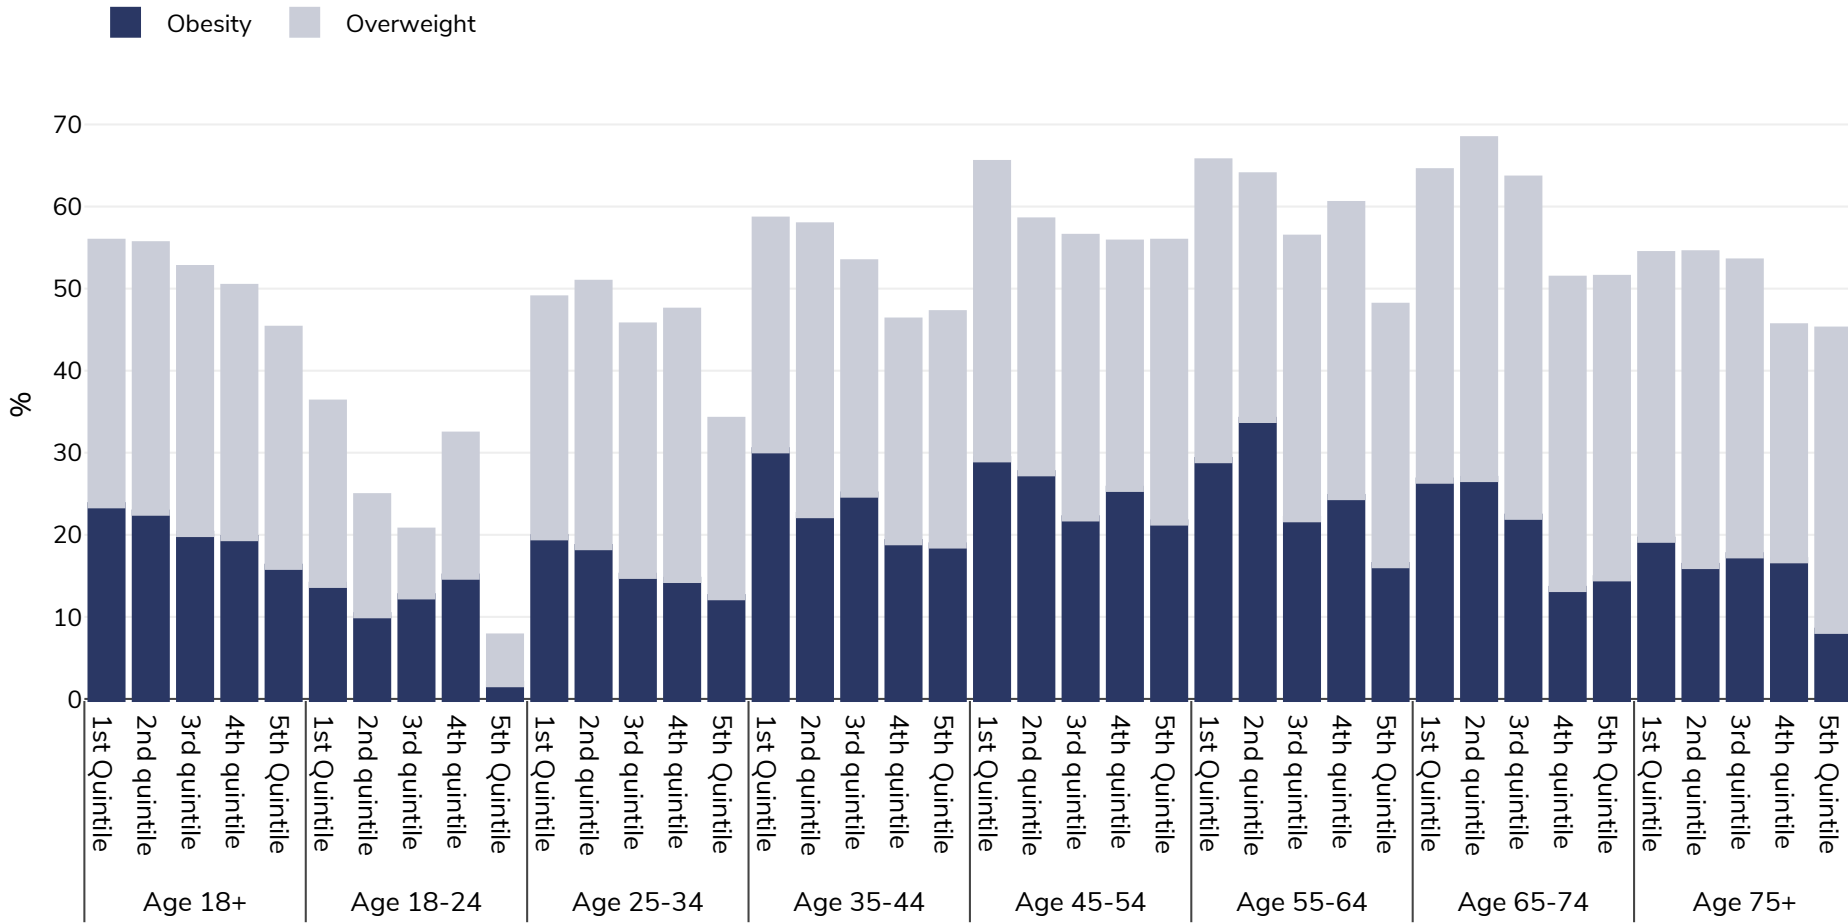

# United Kingdom: Overweight/obesity by age and socio-economic group

Women, 2014

Survey type: Self-reported

Area covered: National

References: 2014 Eurostat - Socio economic - [http://appsso.eurostat.ec.europa.eu/nui/show.do?dataset=hlth\\_ehis\\_bm1i&lang=en](http://appsso.eurostat.ec.europa.eu/nui/show.do?dataset=hlth_ehis_bm1i&lang=en) (last accessed 25.08.20)

Unless otherwise noted, overweight refers to a BMI between 25kg and 29.9kg/m<sup>2</sup>, obesity refers to a BMI greater than 30kg/m<sup>2</sup>.