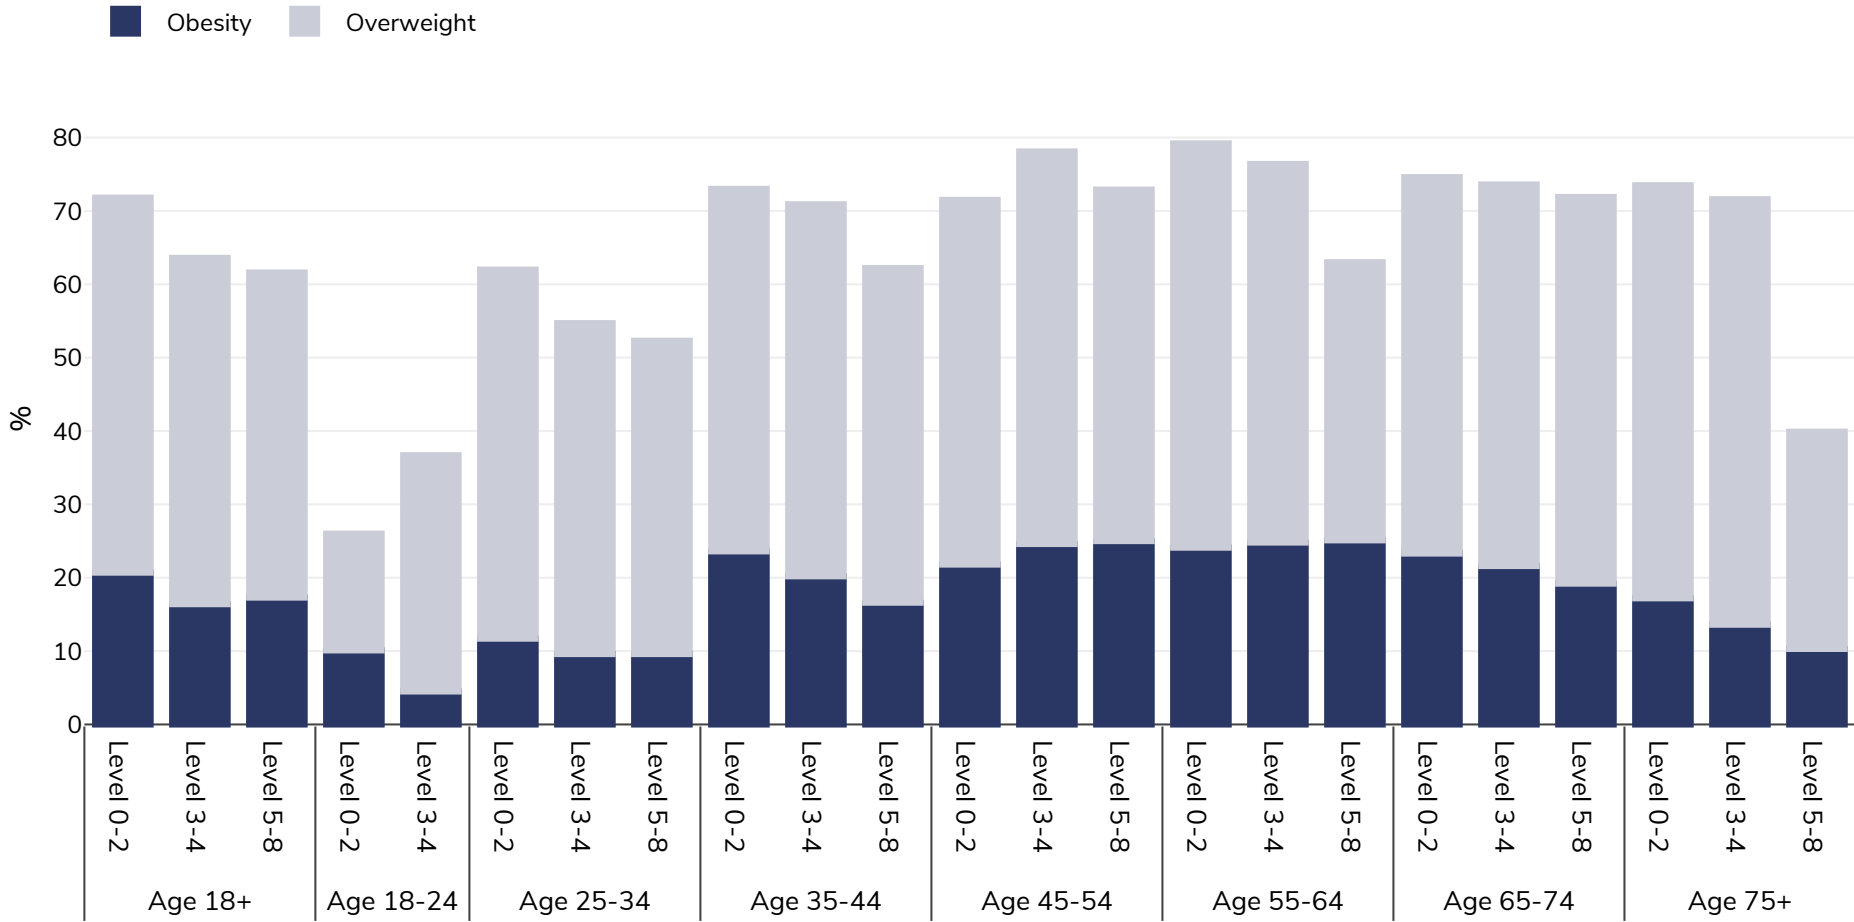

Greece: Overweight/obesity by age and education

Men, 2014

Survey type: Self-reported

Area covered: National

References: Eurostat http://appsso.eurostat.ec.europa.eu/nui/show.do?dataset=hlth_ehis_bm1e&lang=en (last accessed 25.08.20)

Unless otherwise noted, overweight refers to a BMI between 25kg and 29.9kg/m², obesity refers to a BMI greater than 30kg/m².