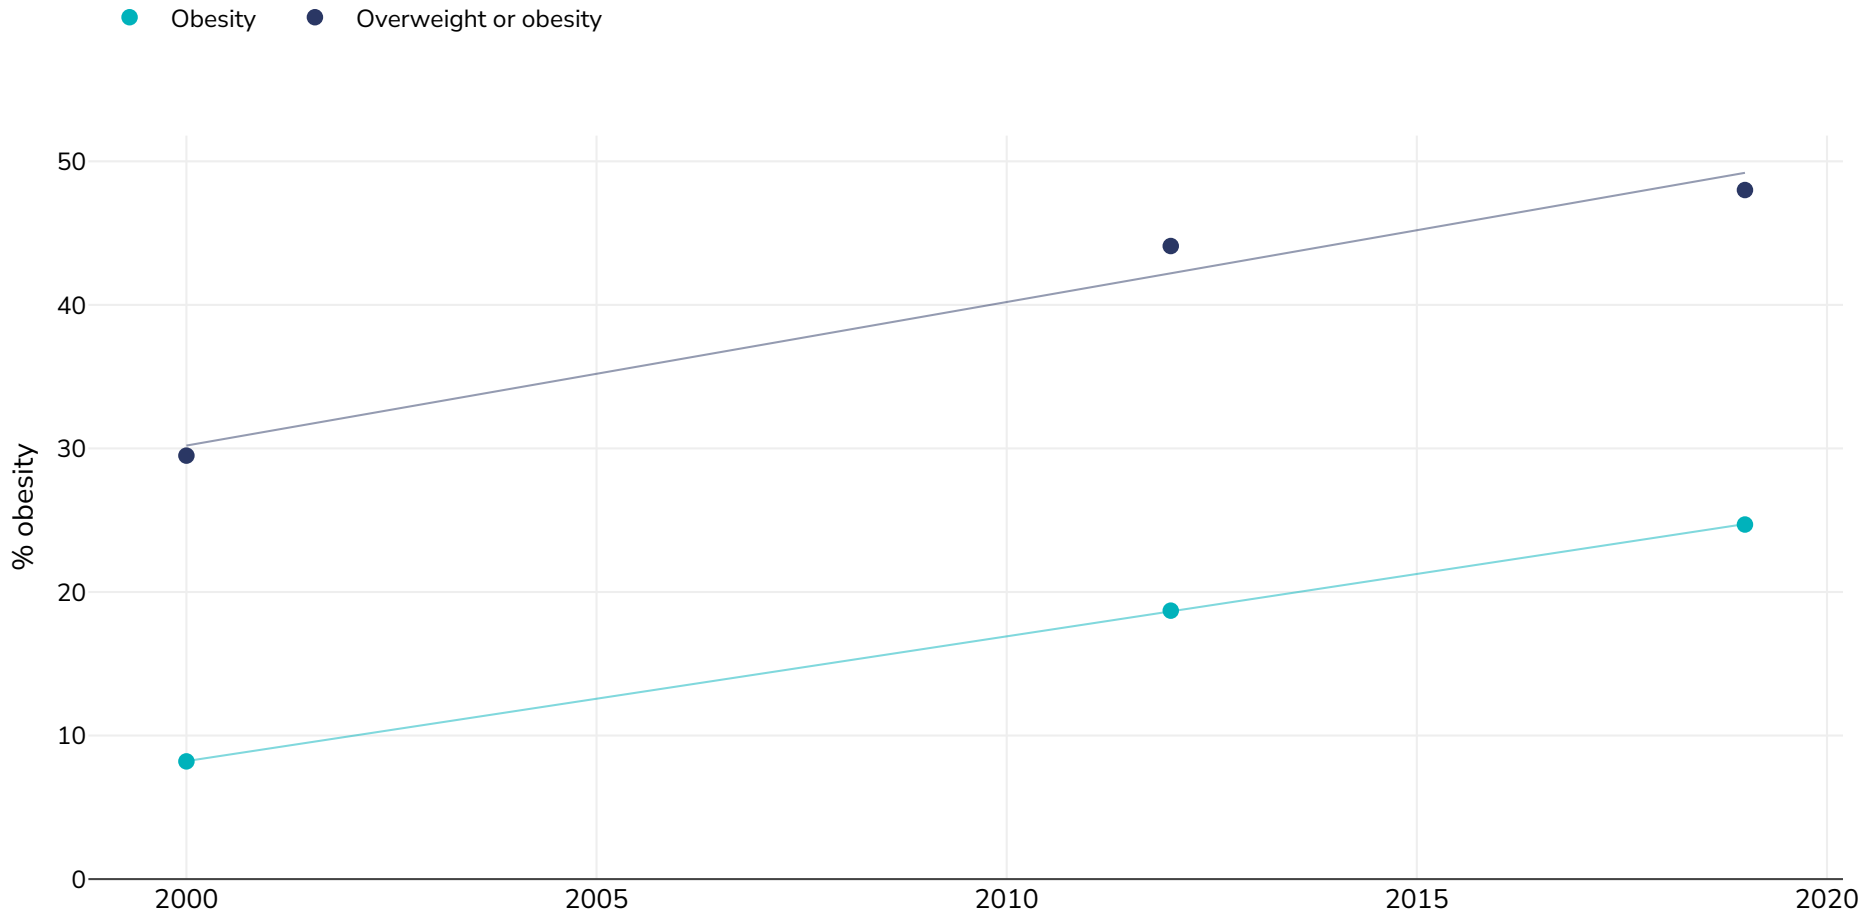

Gabon: % living with overweight or obesity

Women

Survey type: Measured

References: For full details of references visit <https://data.worldobesity.org/>

Unless otherwise noted, overweight refers to a BMI between 25kg and 29.9kg/m², obesity refers to a BMI greater than 30kg/m².

Different methodologies may have been used to collect this data and so data from different surveys may not be strictly comparable. Please check with original data sources for methodologies used.