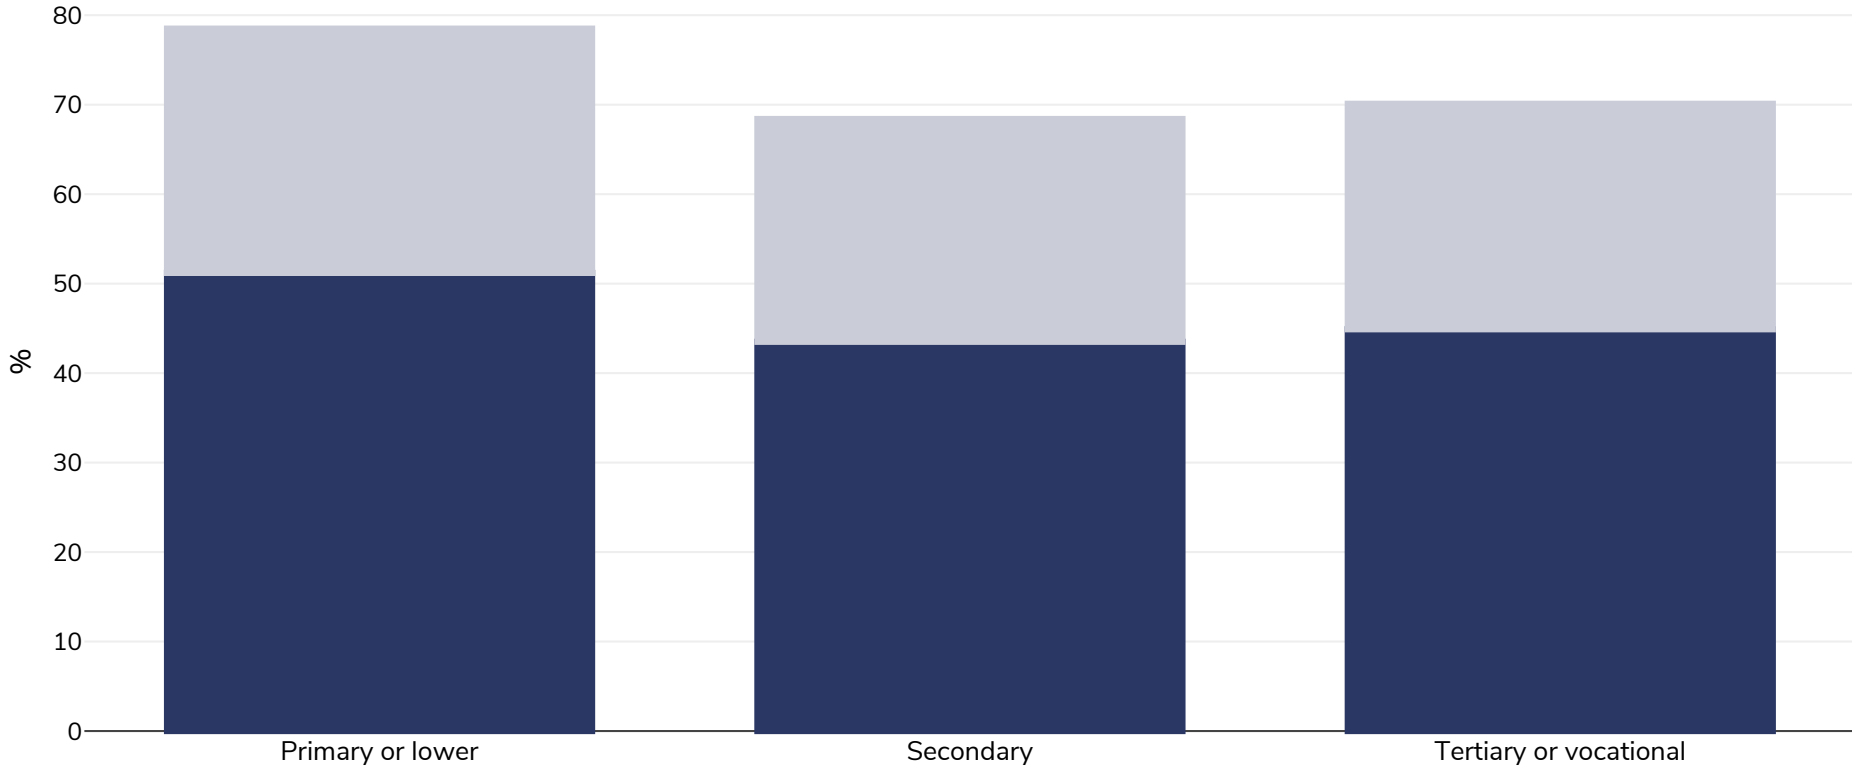

# Fiji: Overweight/obesity by education

Women, 2021

■ Obesity ■ Overweight

Survey type:	Measured
Age:	15-49
Sample size:	4798
Area covered:	National

References: Fiji Bureau of Statistics. 2022. Fiji Multiple Indicator Cluster Survey 2021, Survey Findings Report. Suva, Fiji: Fiji Bureau of Statistics.

Unless otherwise noted, overweight refers to a BMI between 25kg and 29.9kg/m<sup>2</sup>, obesity refers to a BMI greater than 30kg/m<sup>2</sup>.