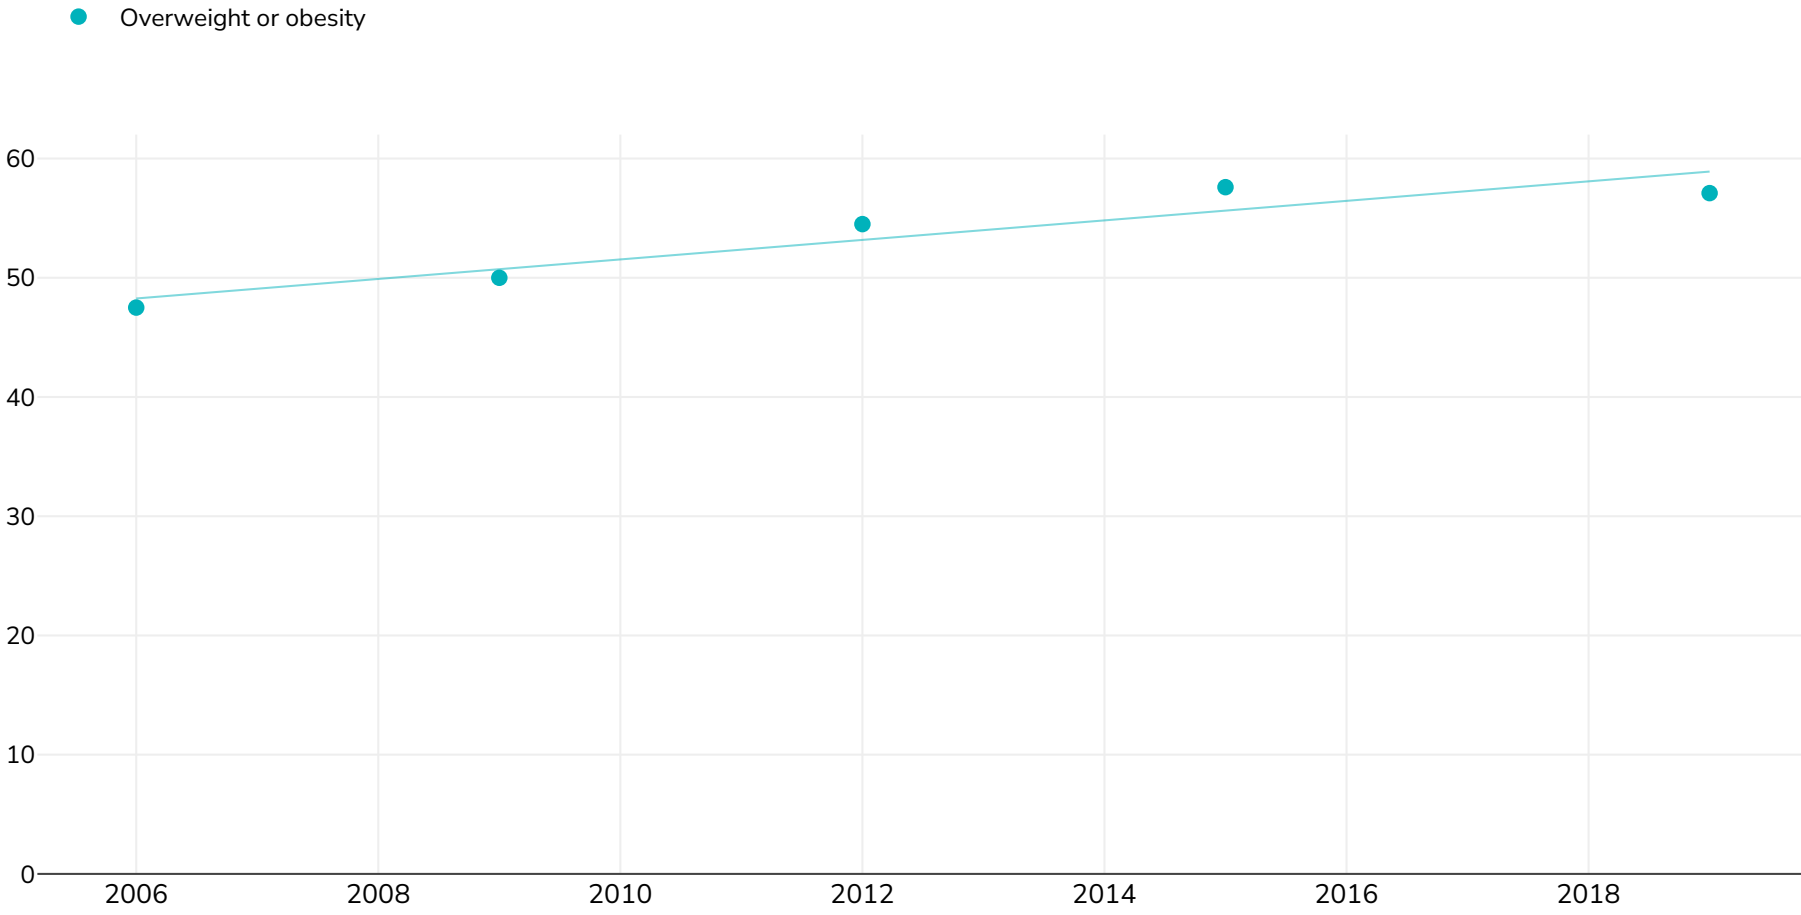

Brazil: Adults living with overweight or obesity in Brazil 2006-2019

Men

Survey type: Self-reported

References: For full details of references visit <https://data.worldobesity.org/>

Different methodologies may have been used to collect this data and so data from different surveys may not be strictly comparable. Please check with original data sources for methodologies used.