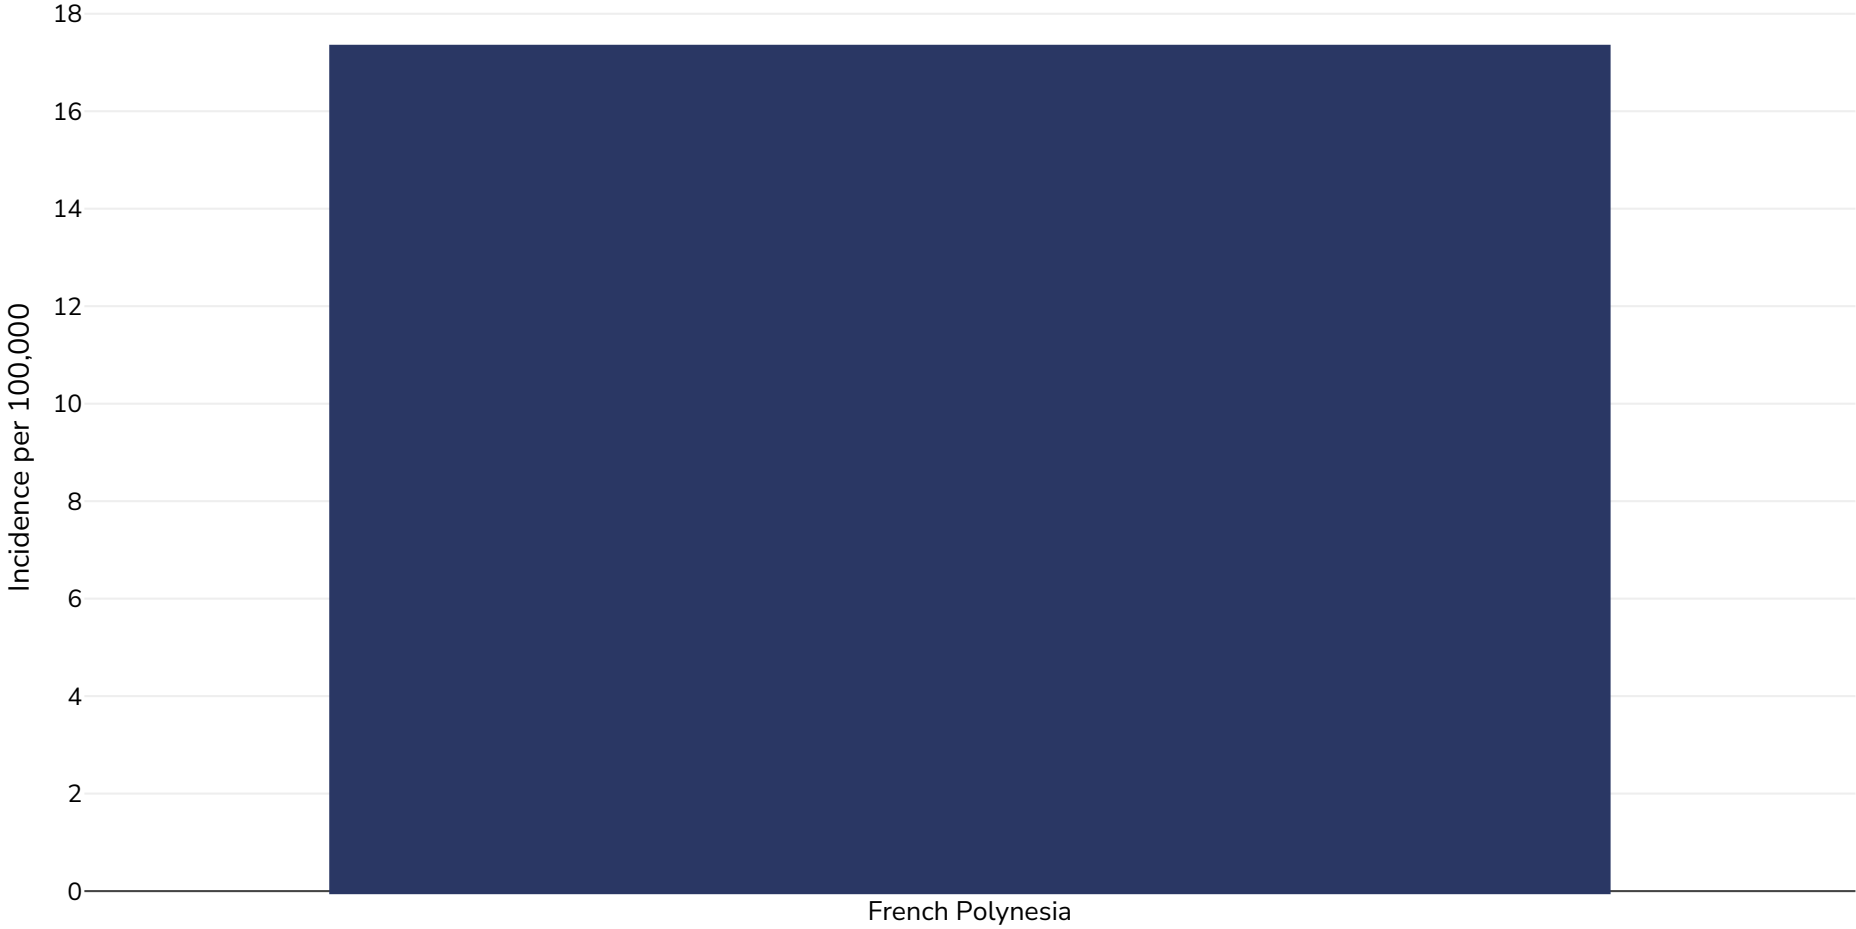

# French Polynesia: Cancer of the uterus

Women, 2022

**Age:** 20+

**References:** Ferlay J, Ervik M, Lam F, Laversanne M, Colombet M, Mery L, Piñeros M, Znaor A, Soerjomataram I, Bray F (2024). Global Cancer Observatory: Cancer Today. Lyon, France: International Agency for Research on Cancer. Available from: <https://gco.iarc.who.int/today>, accessed [16.07.24]

**Definitions:** Incidence per 100,000