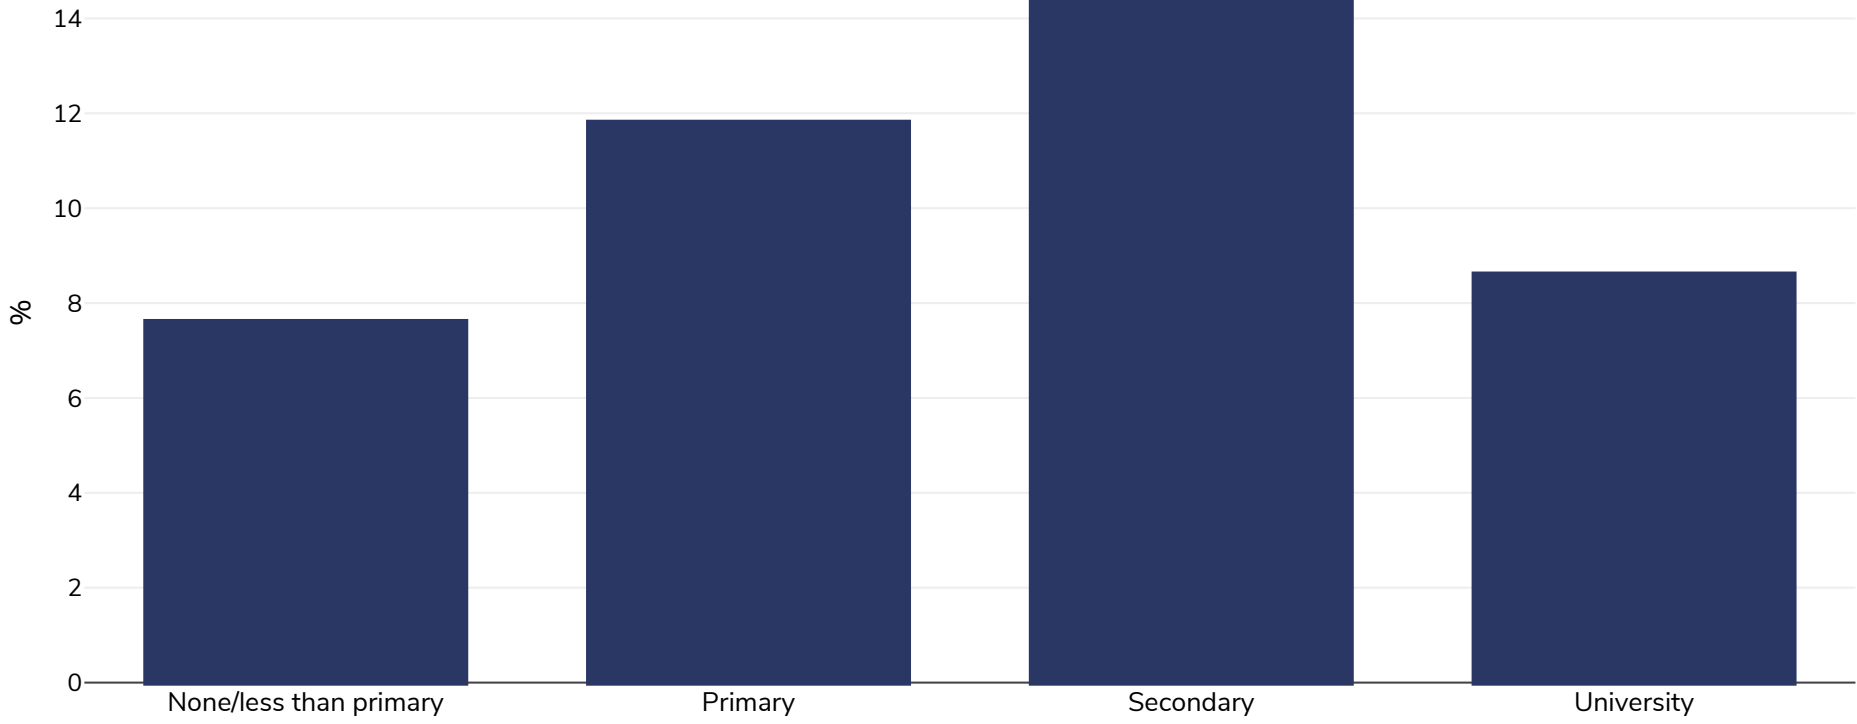

Benin: Overweight/obesity by education

Adults, 2008

■ Obesity

Survey type:	Measured
Age:	25-64
Sample size:	4290
Area covered:	National
References:	Benin 2008 STEPS Report (in French) available at https://extranet.who.int/ncdsmicrodata/index.php/catalog/723/related-materials (last accessed 24.09.21)

Unless otherwise noted, overweight refers to a BMI between 25kg and 29.9kg/m², obesity refers to a BMI greater than 30kg/m².