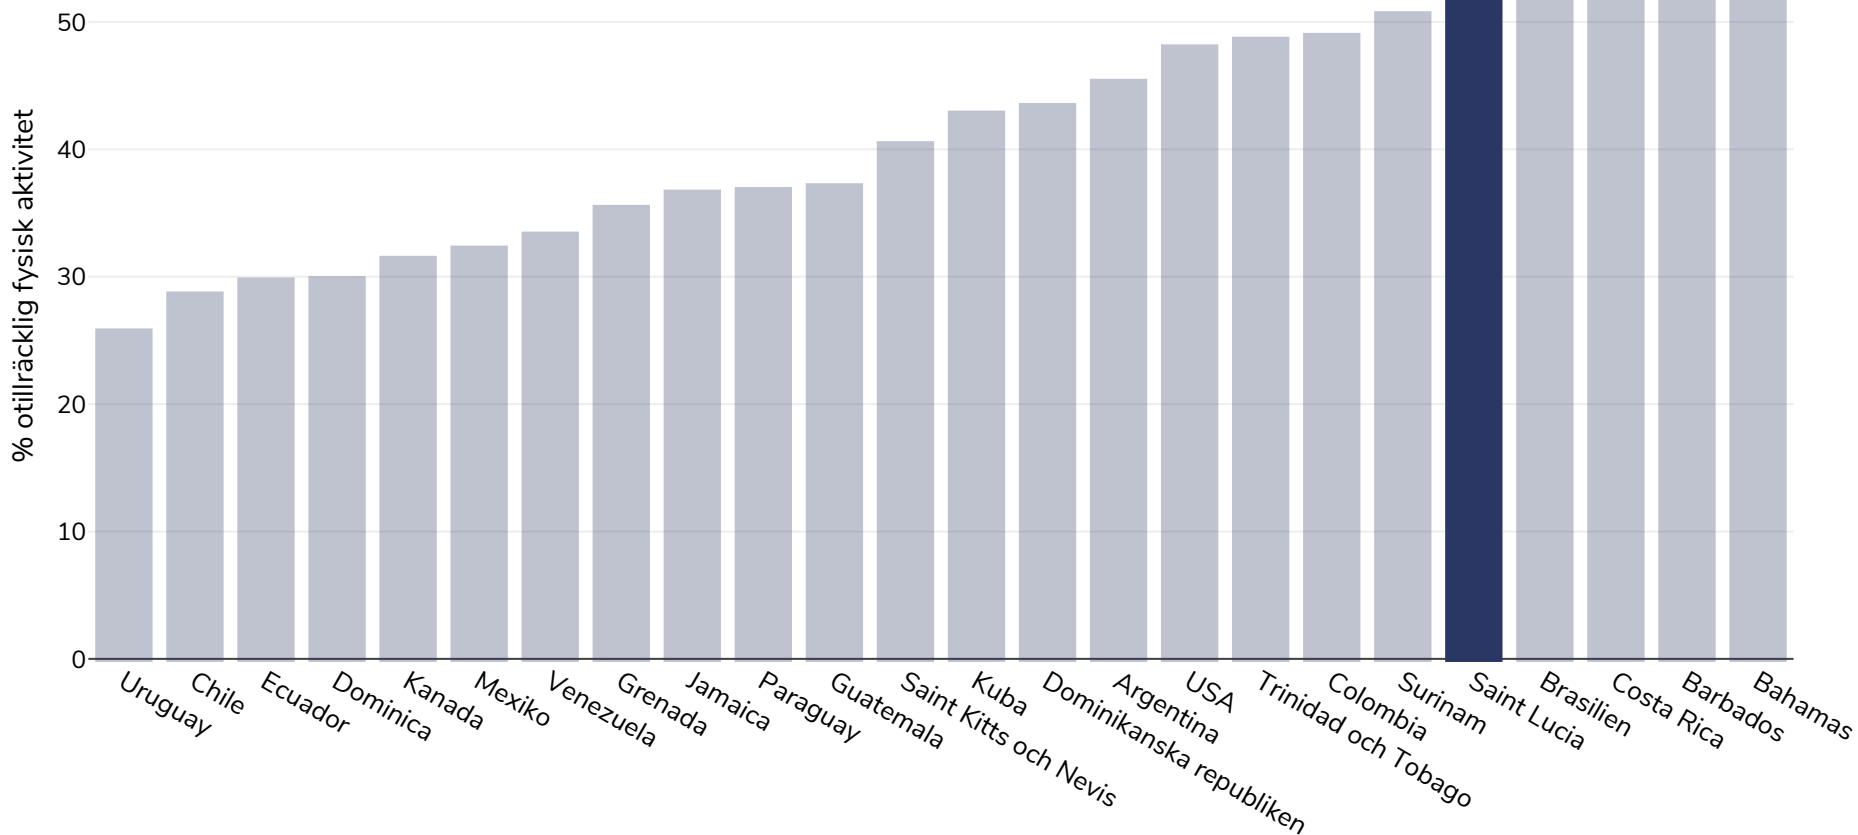

Saint Lucia: Insufficient physical activity

Kvinnor, 2016

Referenser:

Guthold R, Stevens GA, Riley LM, Bull FC. Worldwide trends in insufficient physical activity from 2001 to 2016: a pooled analysis of 358 population-based surveys with 1.9 million participants. Lancet 2018 [http://dx.doi.org/10.1016/S2214-109X\(18\)30357-7](http://dx.doi.org/10.1016/S2214-109X(18)30357-7)