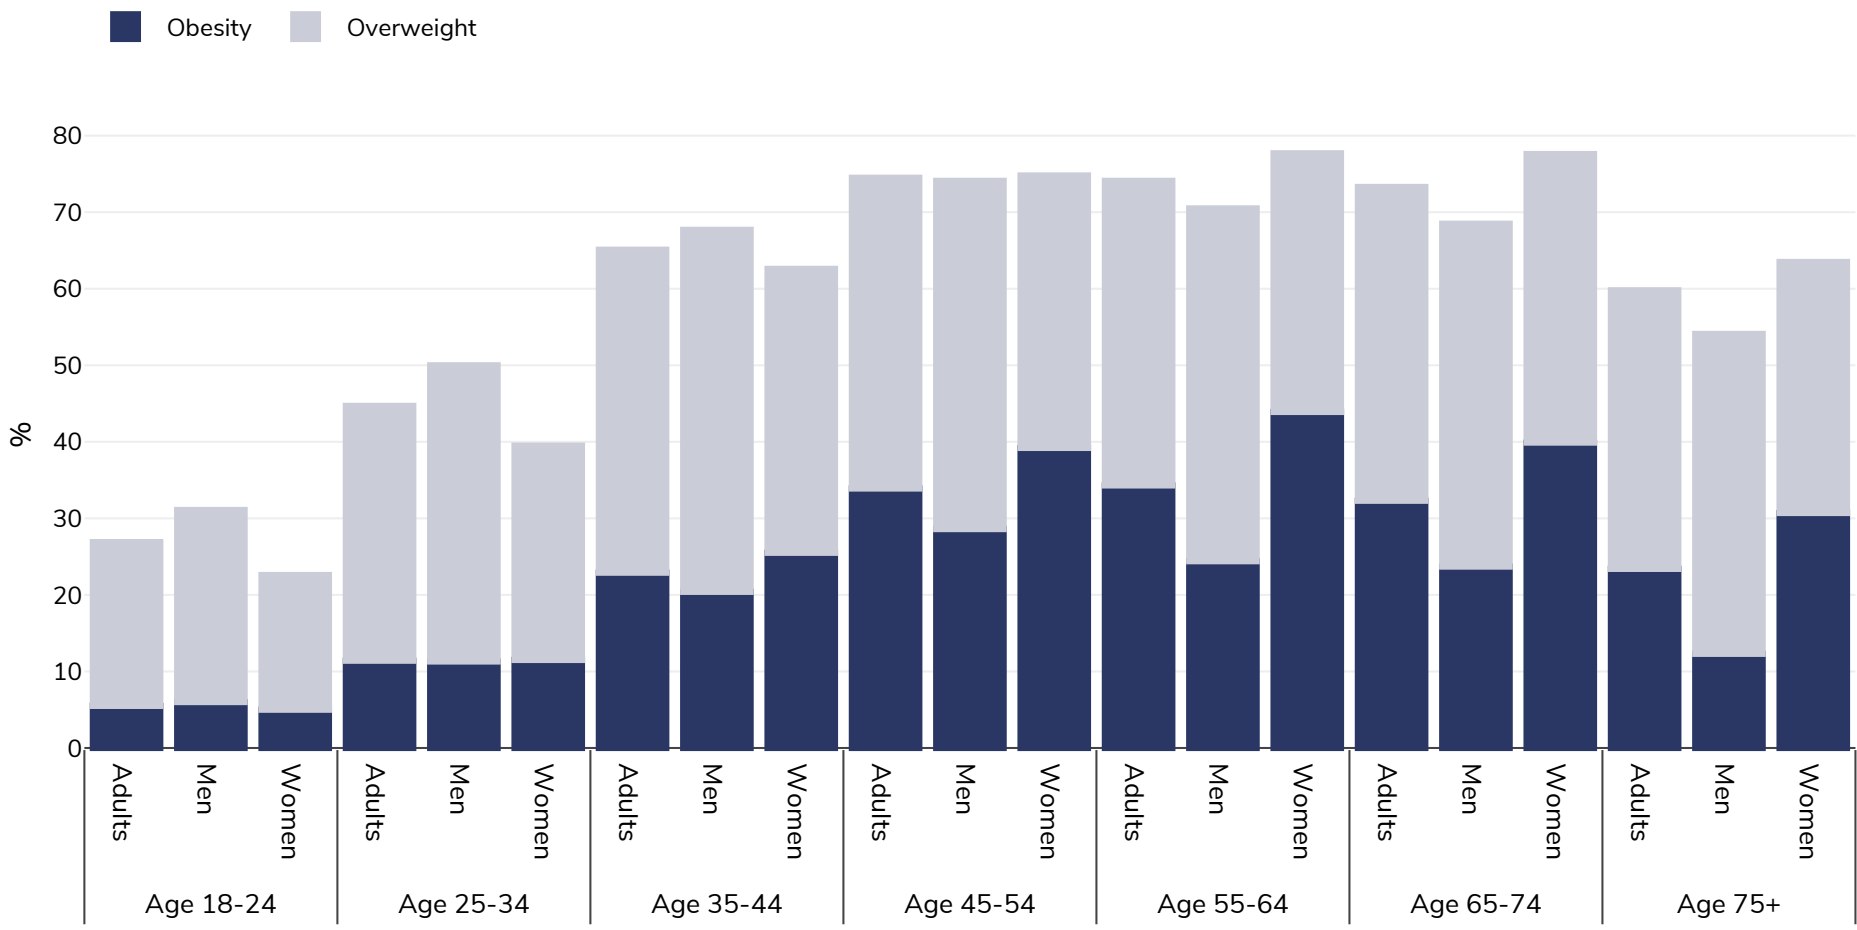

Turkey: Overweight/obesity by age

Adults, 2019

Survey type: Self-reported

Area covered: National

References: Eurostat 2019. Available at https://appsso.eurostat.ec.europa.eu/nui/show.do?dataset=hlth_ehis_bm1i&lang=en (last accessed 09.08.21).

Unless otherwise noted, overweight refers to a BMI between 25kg and 29.9kg/m², obesity refers to a BMI greater than 30kg/m².