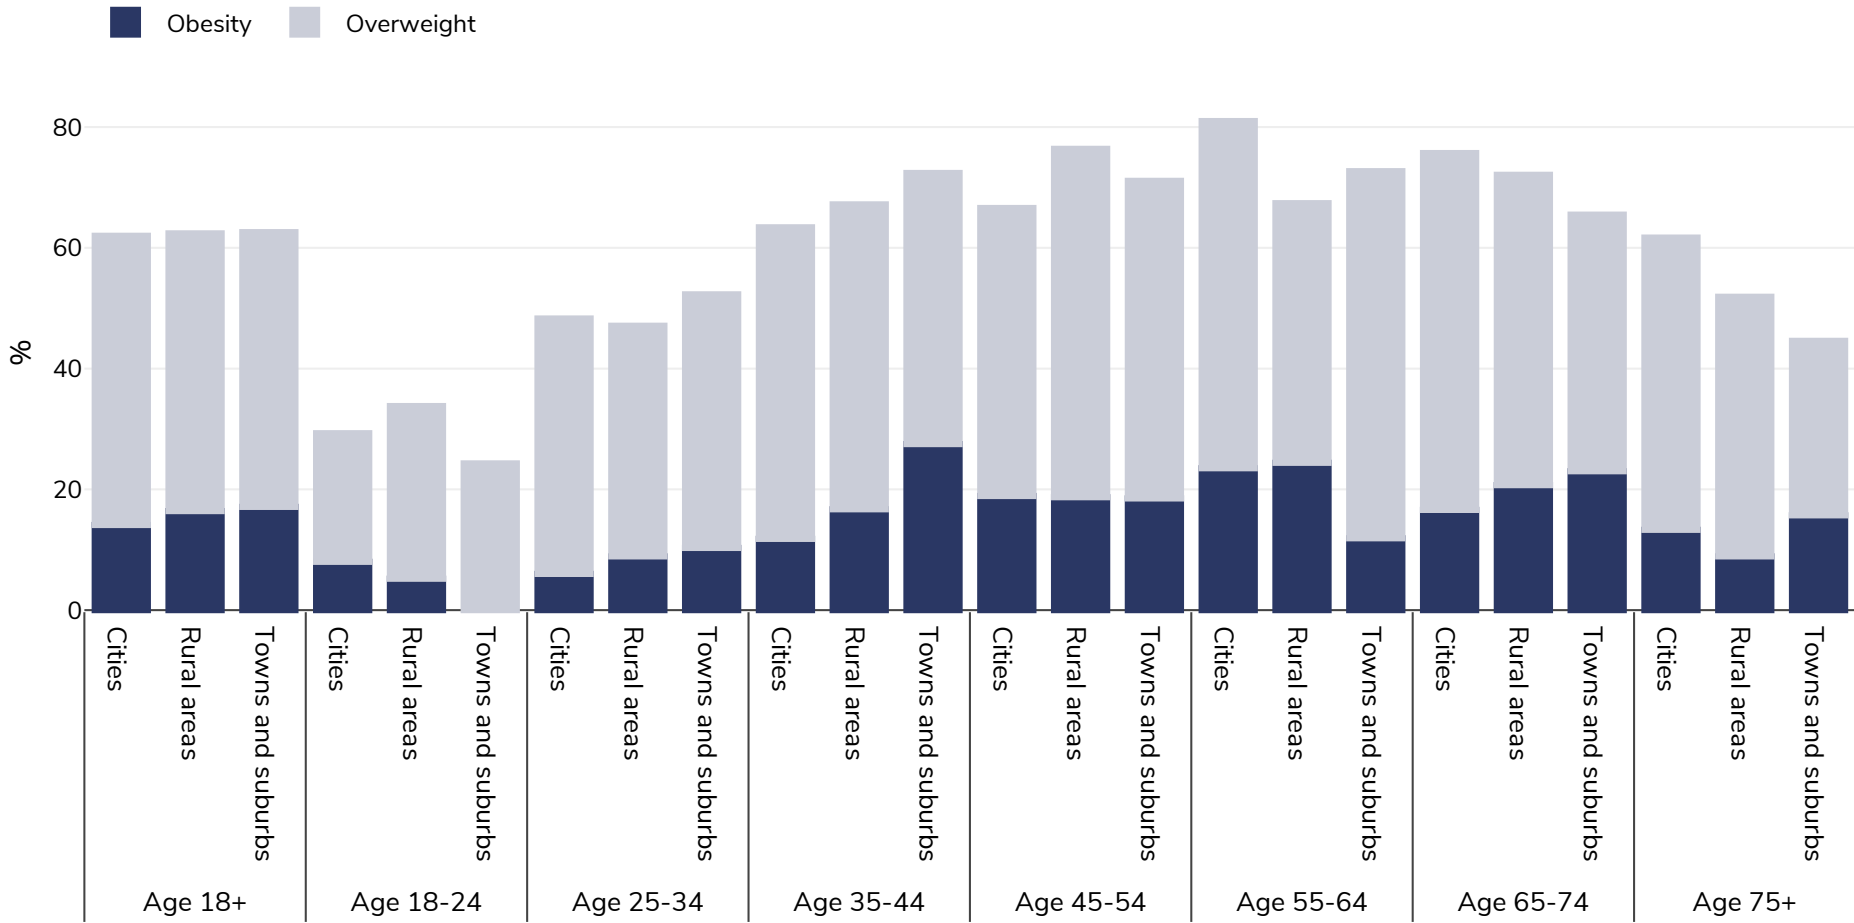

Bulgaria: Overweight/obesity by age and region

Men, 2014

Survey type: Self-reported

Area covered: National

References: Eurostat Database http://appsso.eurostat.ec.europa.eu/nui/show.do?dataset=hlth_ehis_bm1u&lang=en (last accessed 25.08.20)

Unless otherwise noted, overweight refers to a BMI between 25kg and 29.9kg/m², obesity refers to a BMI greater than 30kg/m².