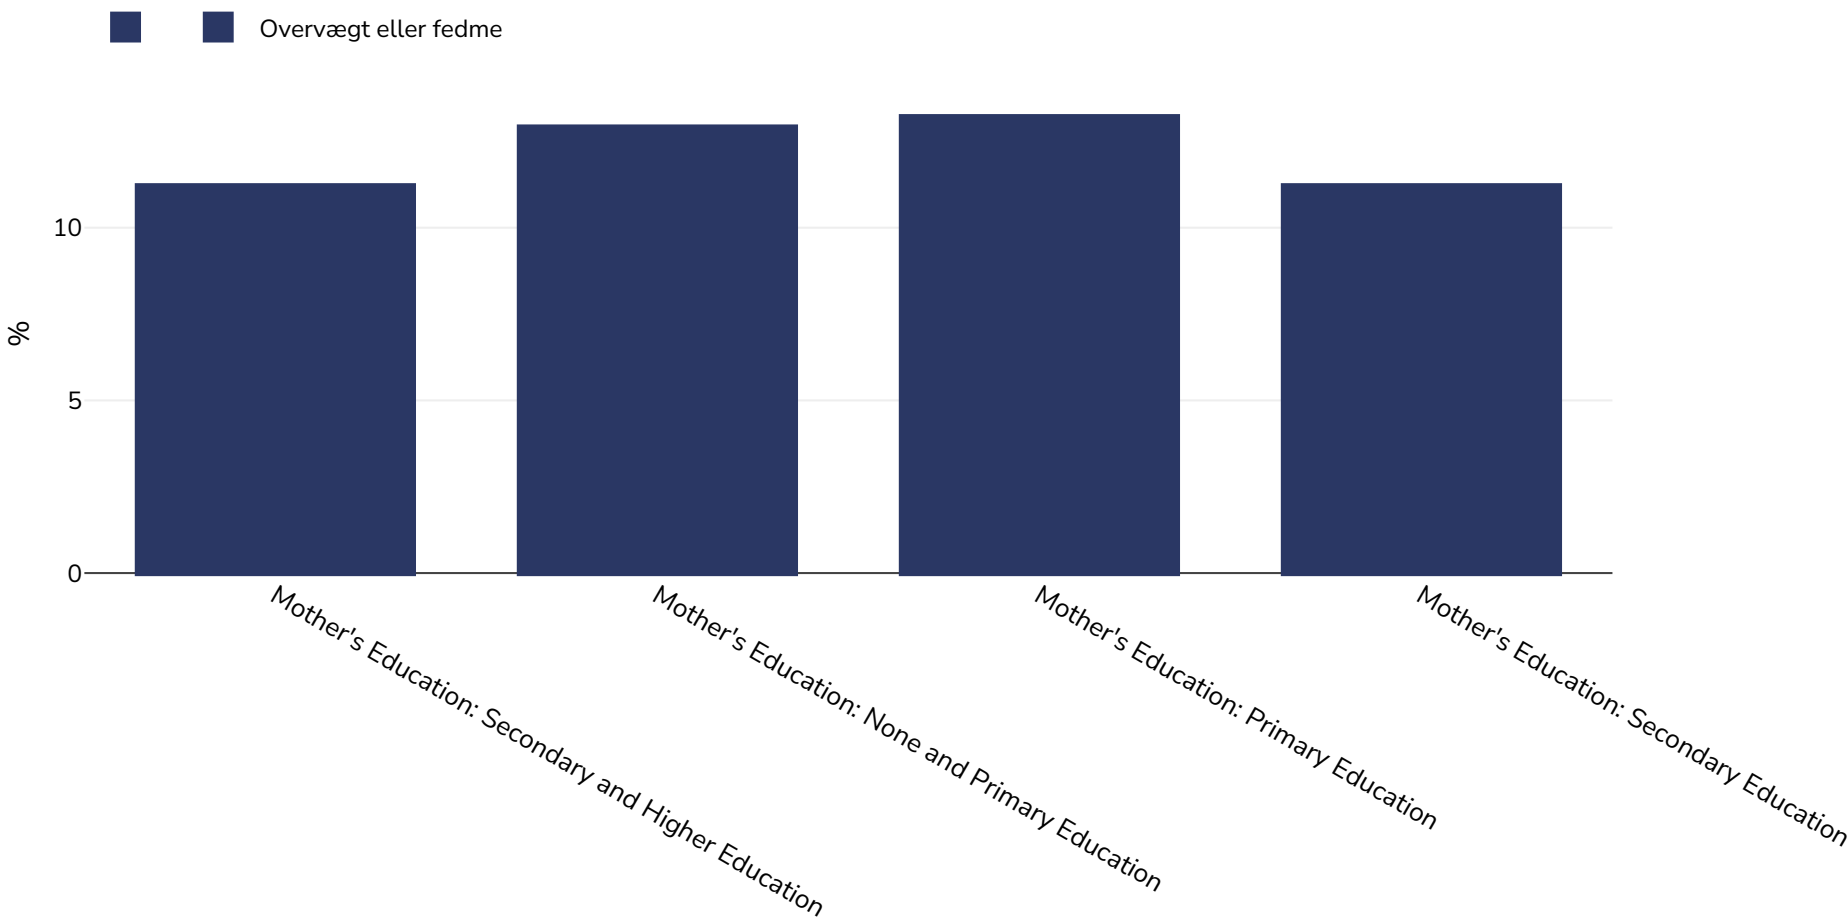

Trinidad og Tobago: Overweight/obesity by education

Infants, 2011

Prøvens størrelse: 1061

Referencer: MICS: Trinidad and Tobago Multiple Indicator Cluster Survey 2011, Key Findings & Tables. Port of Spain, Trinidad and Tobago: Ministry of Social Development and Familyvices, Central Statistical Office and UNICEF. 2017