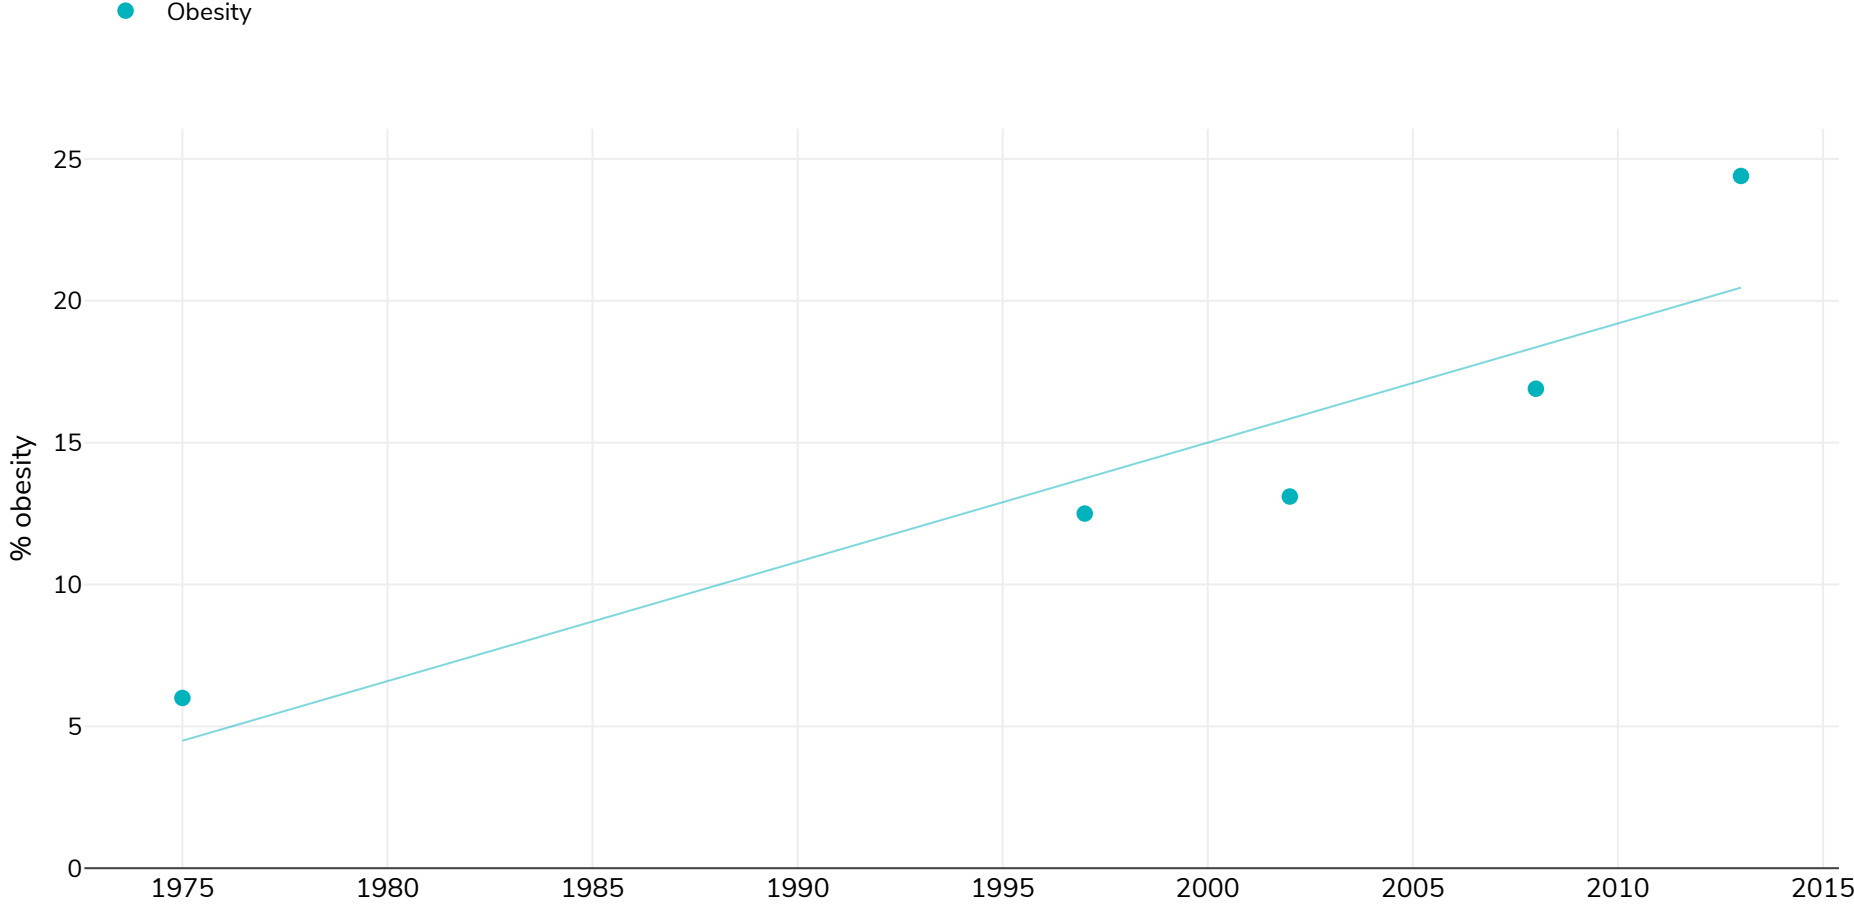

Brazil: % Adults living with obesity, 1975-2014

Women

Survey type: Measured

References: For full details of references visit <https://data.worldobesity.org/>

Unless otherwise noted, overweight refers to a BMI between 25kg and 29.9kg/m², obesity refers to a BMI greater than 30kg/m².

Different methodologies may have been used to collect this data and so data from different surveys may not be strictly comparable. Please check with original data sources for methodologies used.