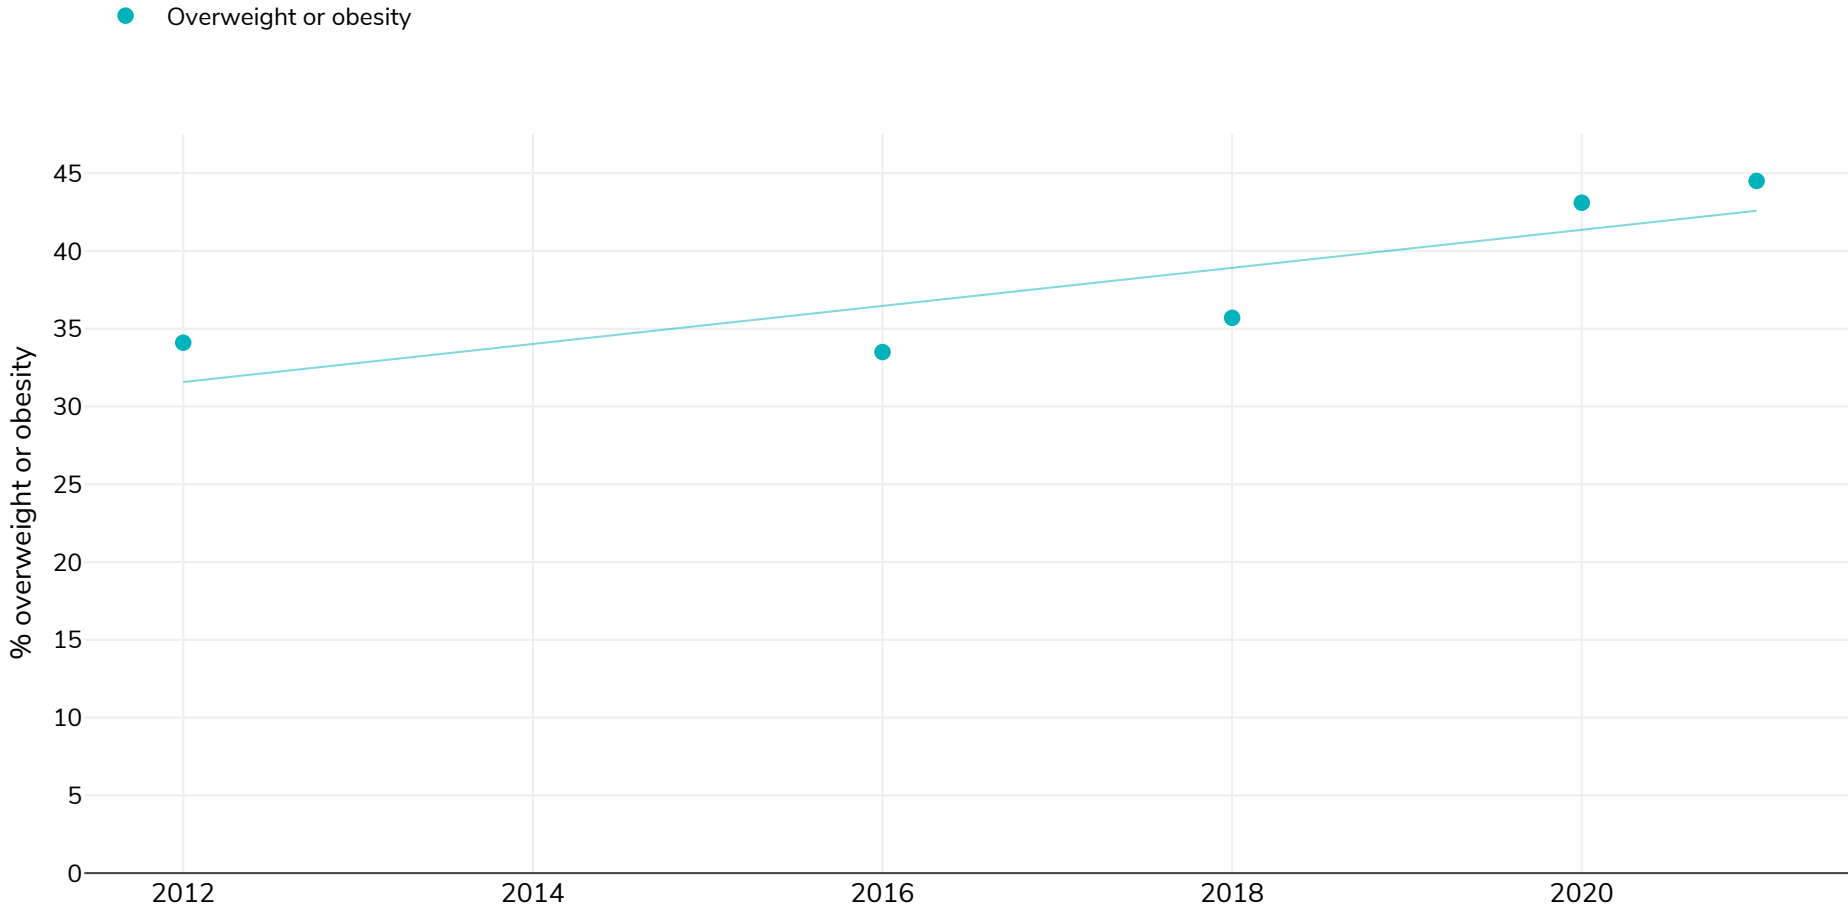

Mexico: % Children living with overweight or obesity, 2012-2021

Boys

Survey type: Measured

References: For full details of references visit <https://data.worldobesity.org/>

Different methodologies may have been used to collect this data and so data from different surveys may not be strictly comparable. Please check with original data sources for methodologies used.