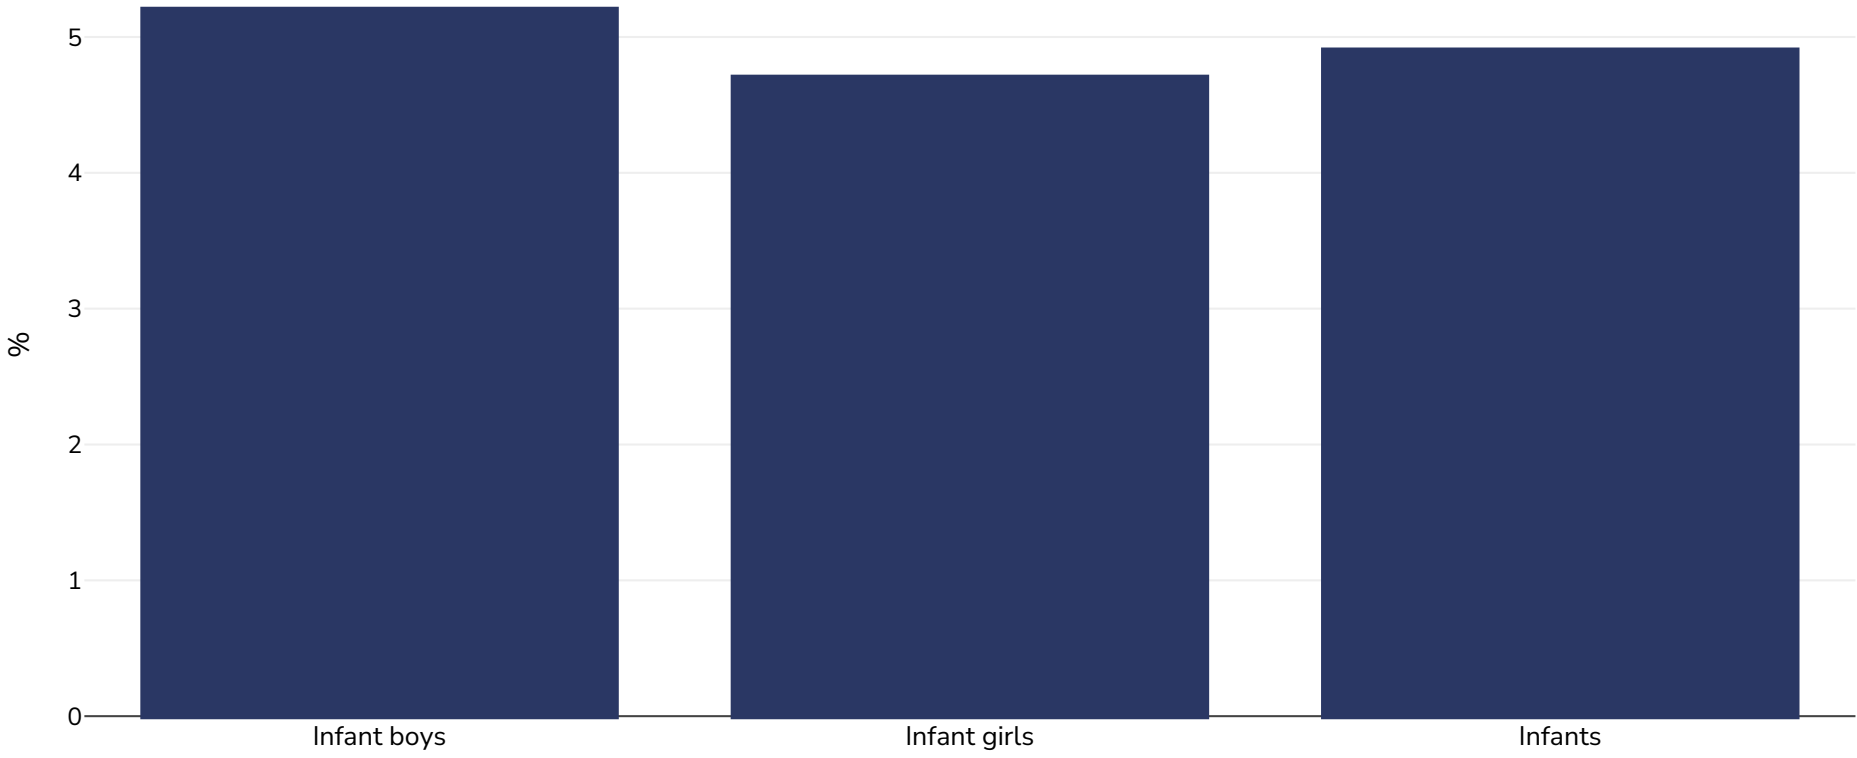

Vanuatú: Leitheadúlacht murtail

Infants, 2013

■ Rómheáchan nó murtall

Aois:	0-5
Samplamhéid:	1291
Tagairtí:	DHS-Style: Vanuatu demographic and health survey 2013. Port Vila, Vanuatu, 2014.
Nótaí:	UNICEF/WHO/World Bank Joint Child Malnutrition Estimates Expanded Database: Overweight (Survey Estimates), May 2023, New York. For more information about the methodology, please consult https://data.unicef.org/resources/jme-2023-country-consultations/
Sainmhínte (ar fáil i mBéarla amháin):	=>+SD