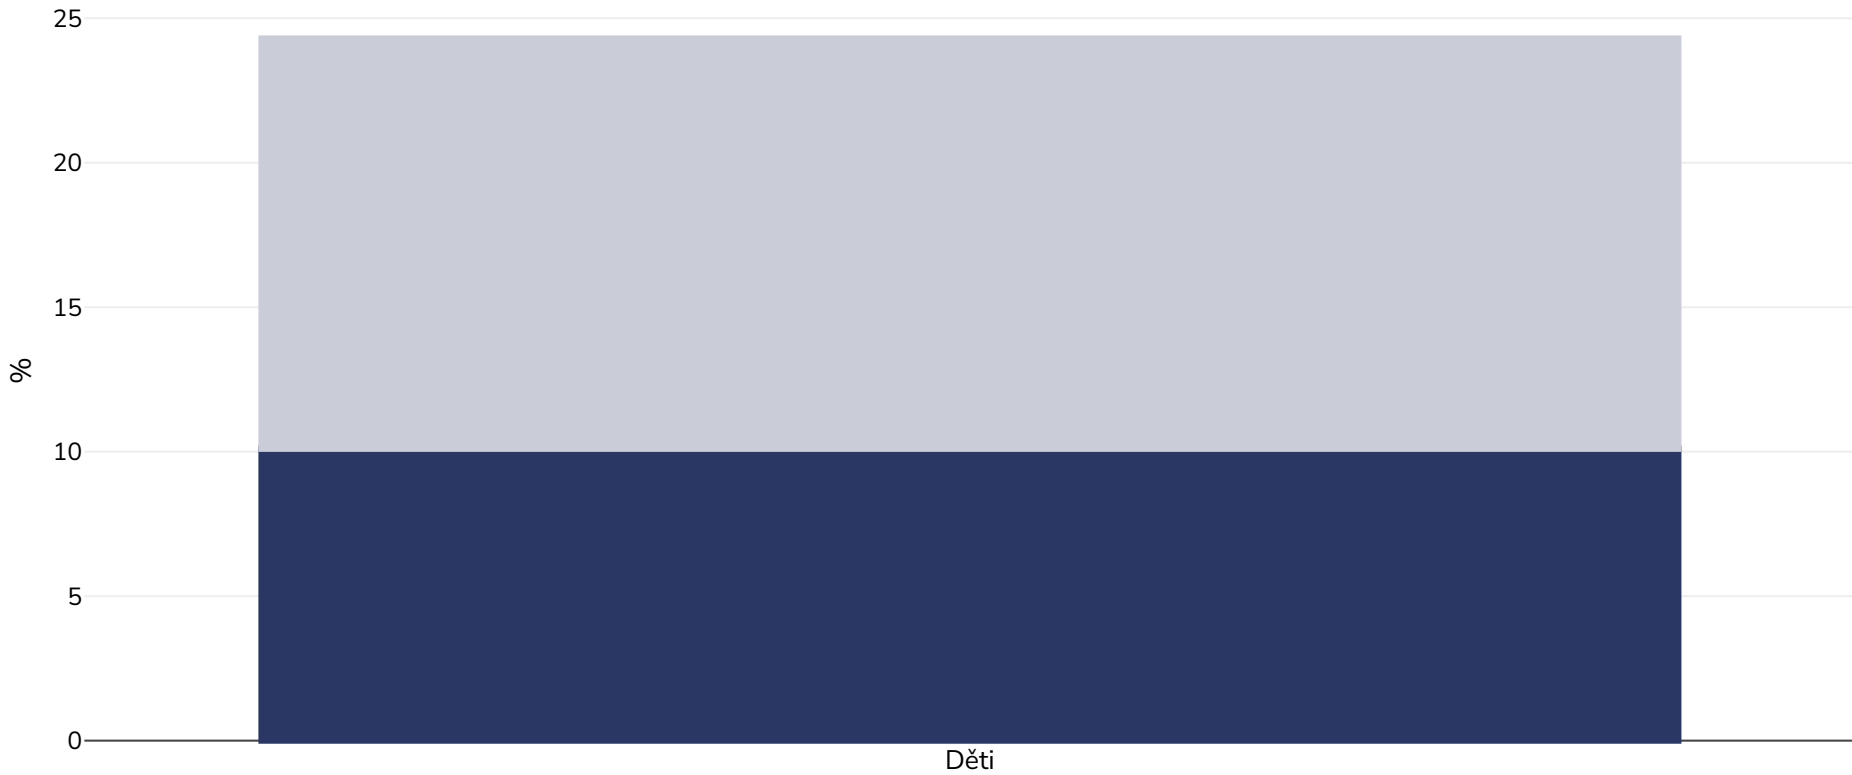

# SaúdskÁ; ArÁbie: Prevalence obezity

DÁti, 2017-2018

Obezita NadvÁha

Typ prÁzkumu:	NamÁ,Á™enÁ©
VÁk:	10-19
Velikost vzorku:	220842
PokrytÁ oblast:	NÁrodnÁ
Reference:	Ibrahim, M., Albwardi, S., Alzaher, A., Nahhas, M. and Alabdulkareem, K., 2021. School-Based Body Mass Index Survey: A national study of Obesity Prevalence among School Students in Saudi Arabia, 2018: Obesity Prevalence among School Students in Saudi Arabia, 2018. Journal of Health Informatics in Developing Countries, 15(2).
Definice (kÁ dispozici pouze vÁ angliÁtinÁ):	BMI data were plotted on Saudi's sexÁ-specific percentile charts.
Cutoffs:	Other