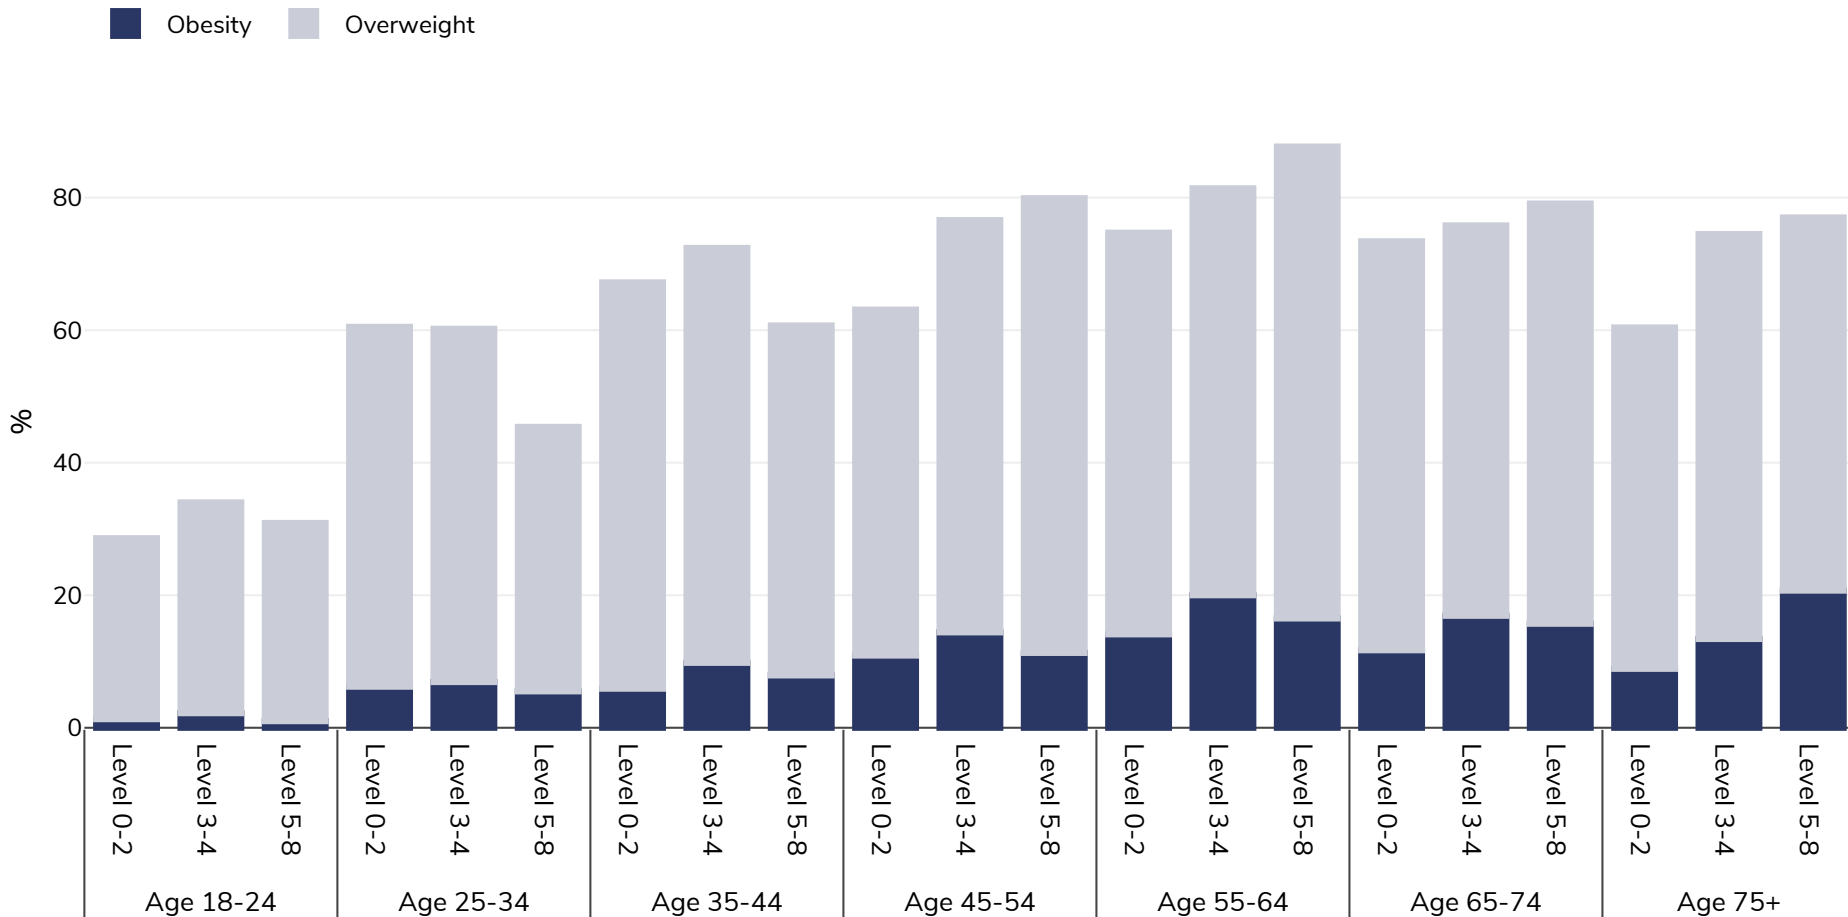

Romania: Overweight/obesity by age and education

Men, 2019

Survey type: Self-reported

Area covered: National

References: Eurostat 2019. Available at https://appsso.eurostat.ec.europa.eu/nui/show.do?dataset=hlth_ehis_bm1e&lang=en (last accessed 09.08.21).

Unless otherwise noted, overweight refers to a BMI between 25kg and 29.9kg/m², obesity refers to a BMI greater than 30kg/m².