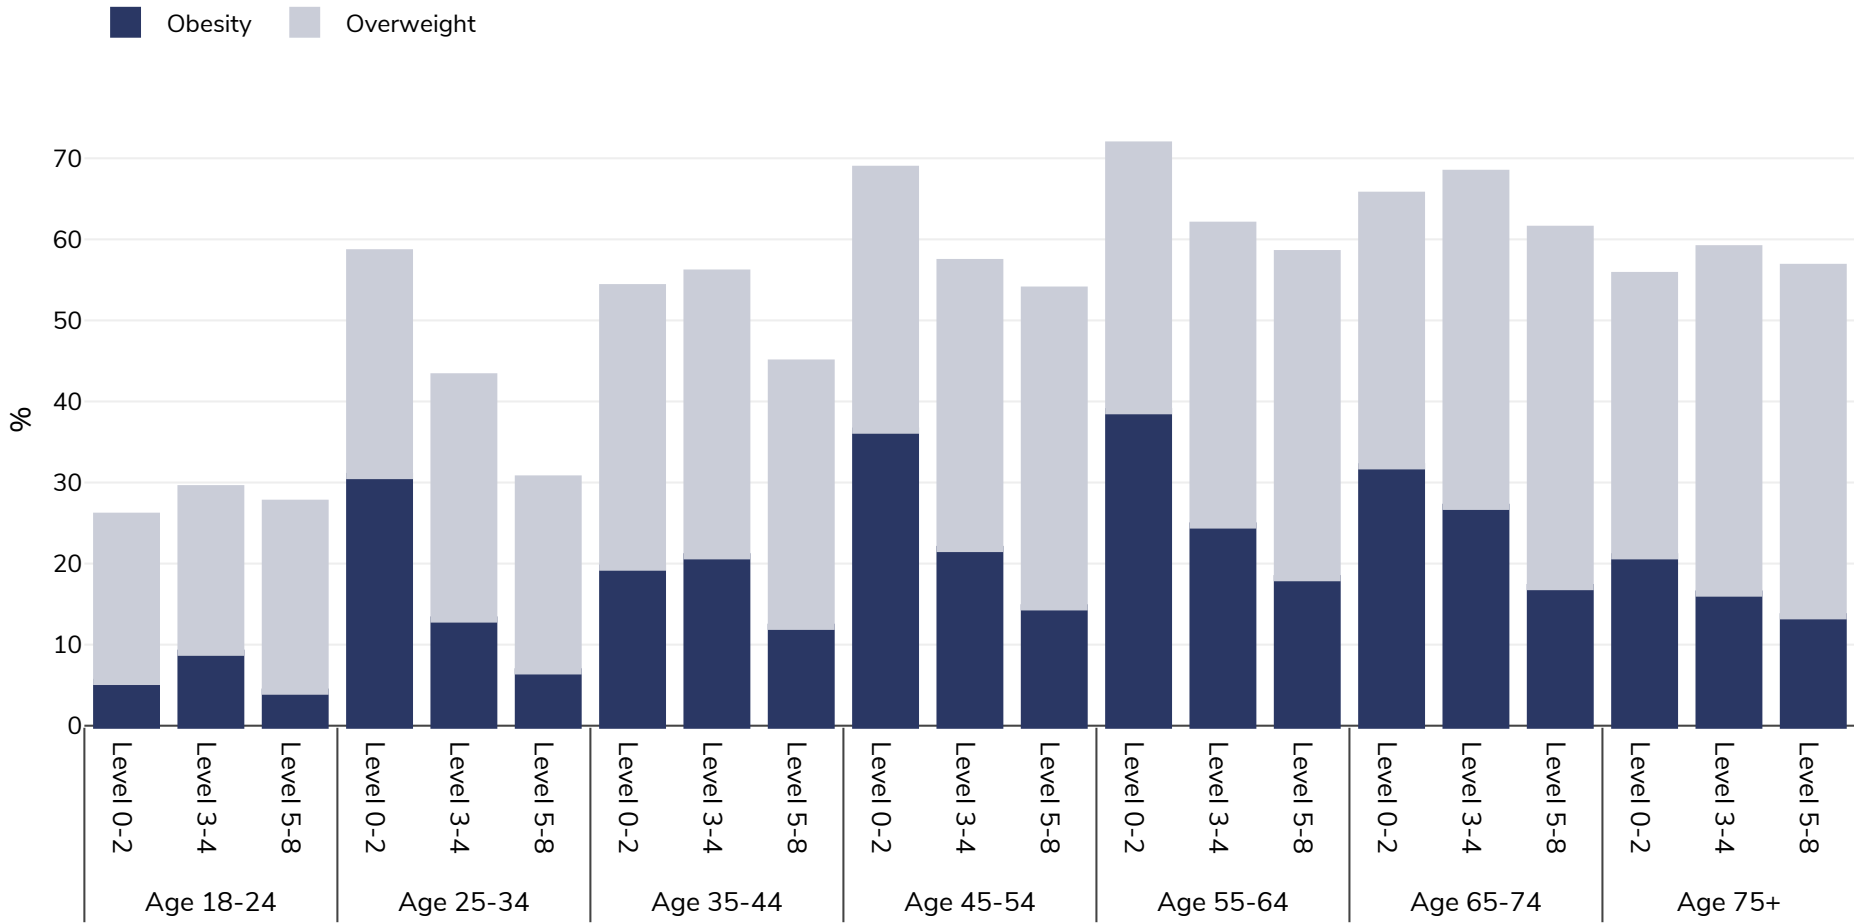

Germany: Overweight/obesity by age and education

Adults, 2019

Survey type: Self-reported

Area covered: National

References: Eurostat 2019. Available at https://appsso.eurostat.ec.europa.eu/nui/show.do?dataset=hlth_ehis_bm1e&lang=en (last accessed 09.08.21).

Unless otherwise noted, overweight refers to a BMI between 25kg and 29.9kg/m², obesity refers to a BMI greater than 30kg/m².