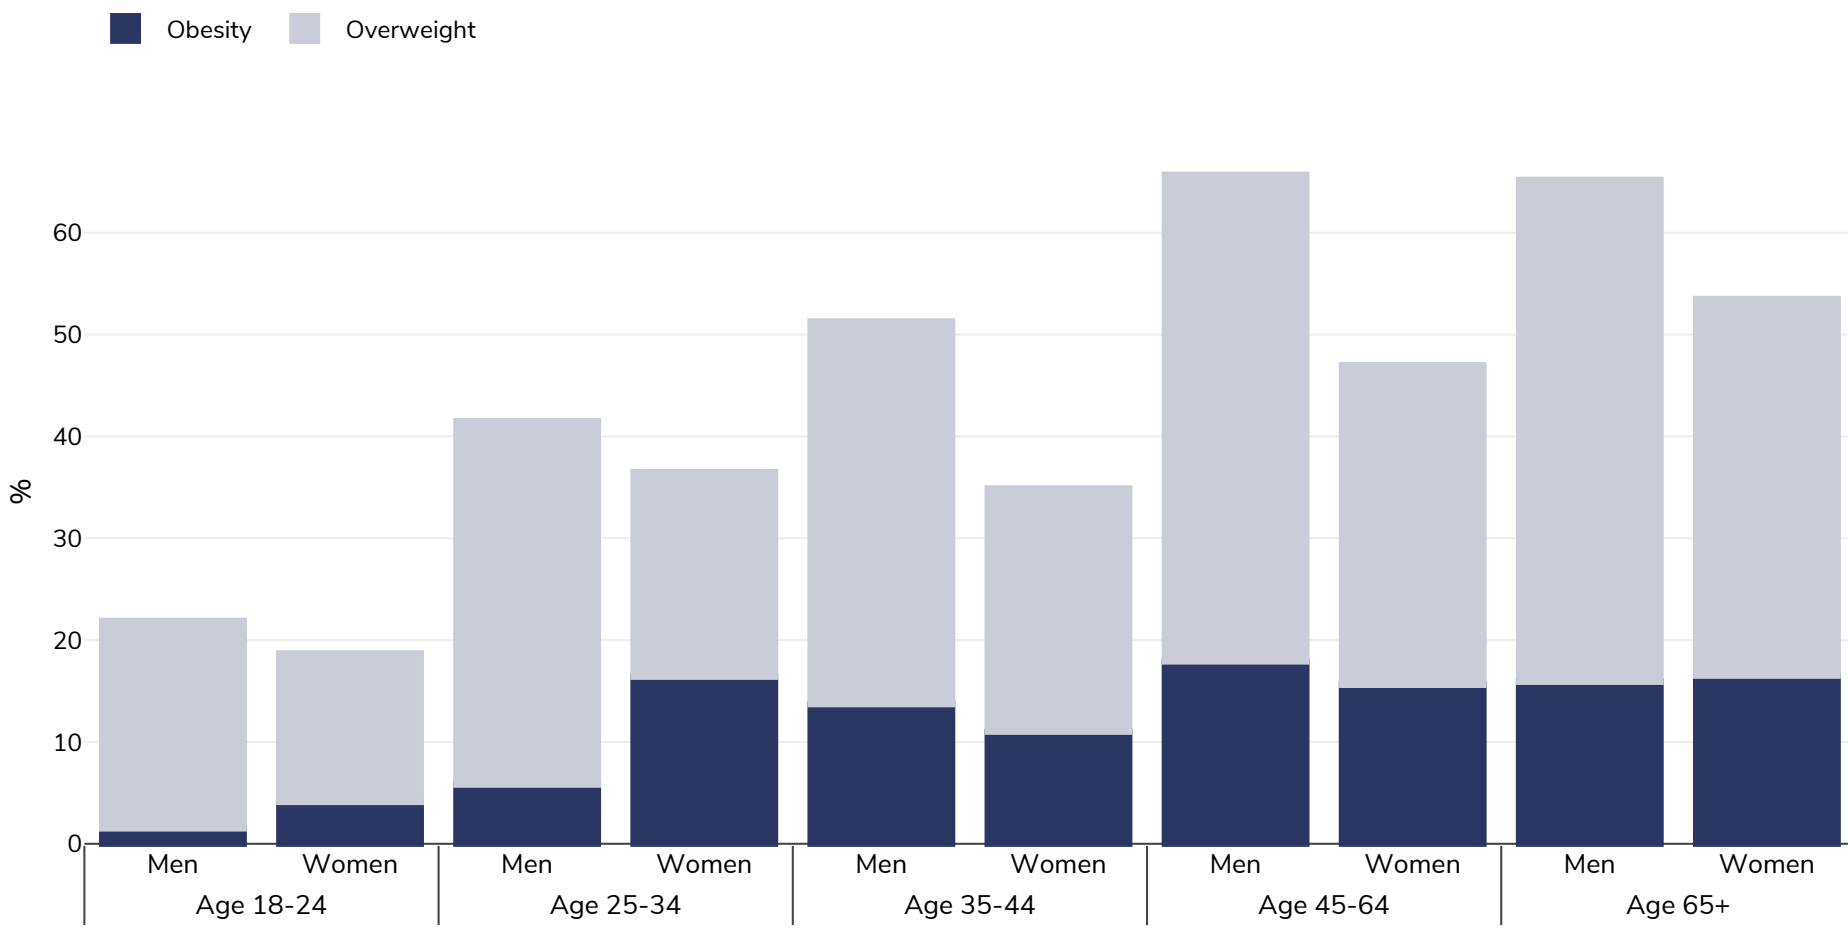

# Belgium: Overweight/obesity by age

Adults, 2014

**Survey type:** Self-reported

**Sample size:** Total sample number in EU: 35100 (Age 18+)

**Area covered:** National

**References:** EUROSTAT 2014 <http://appsso.eurostat.ec.europa.eu/nui/submitViewTableAction.do> (accessed 21.03.19)

Unless otherwise noted, overweight refers to a BMI between 25kg and 29.9kg/m<sup>2</sup>, obesity refers to a BMI greater than 30kg/m<sup>2</sup>.