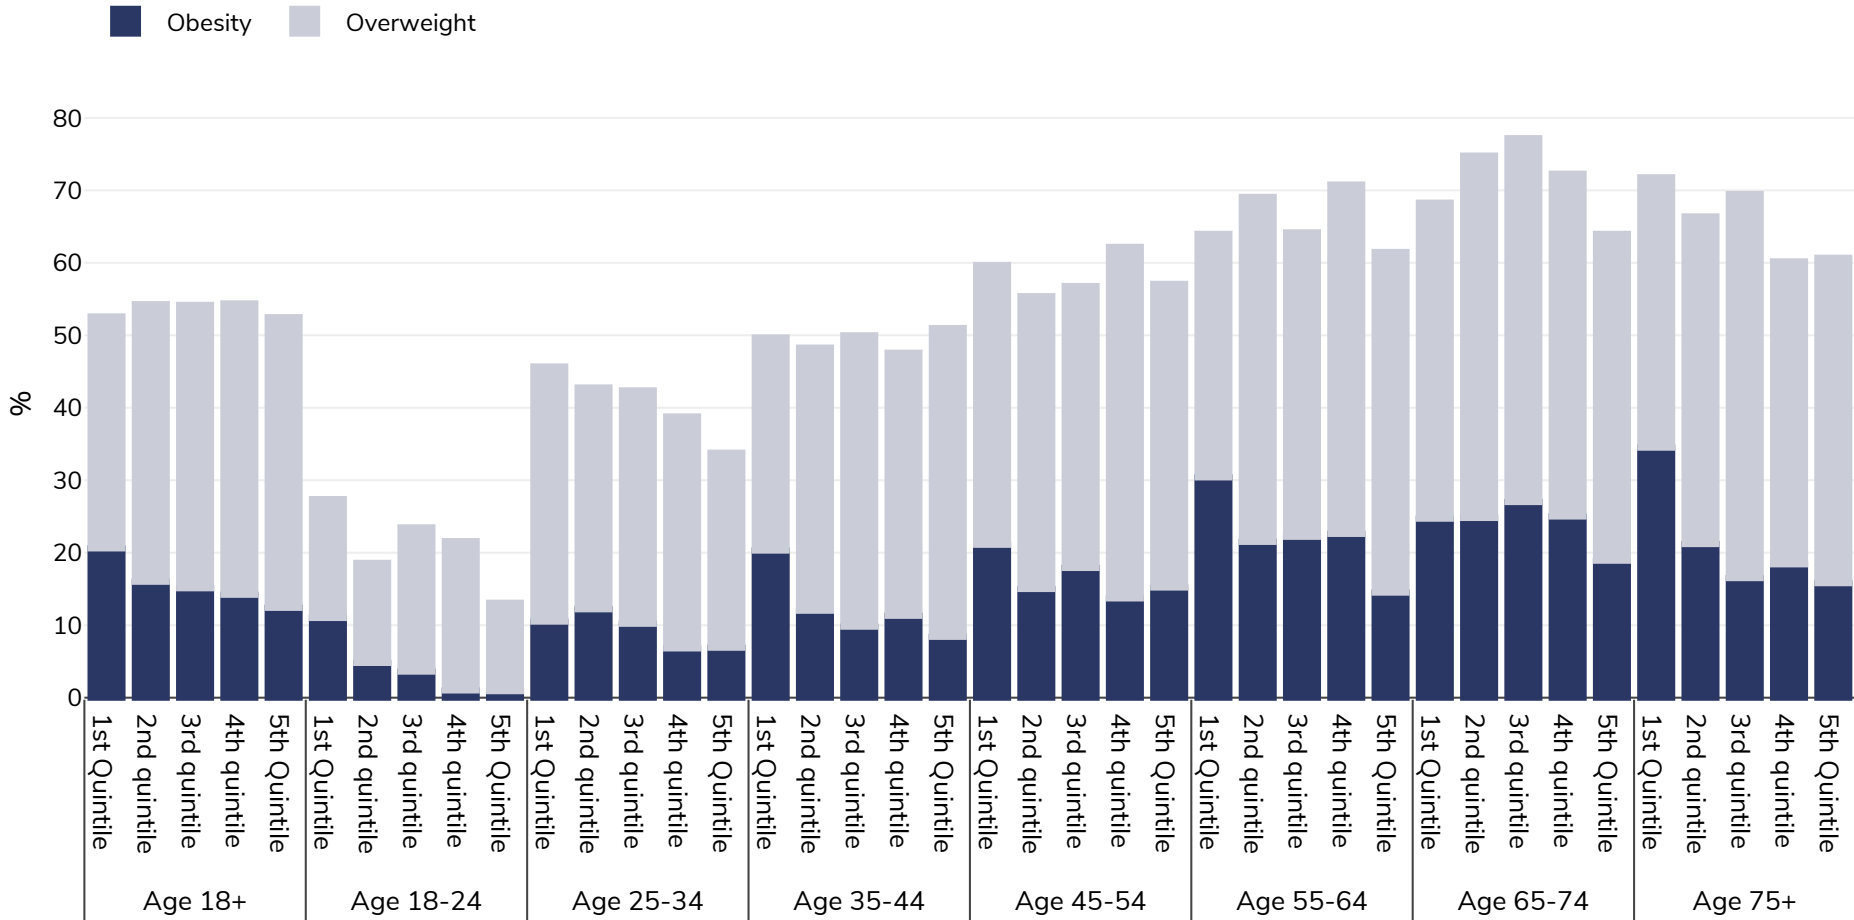

# France: Overweight/obesity by age and socio-economic group

Men, 2014

Survey type: Self-reported

Area covered: National

References: Eurostat [http://appsso.eurostat.ec.europa.eu/nui/show.do?dataset=hlth\\_ehis\\_bm1i&lang=en](http://appsso.eurostat.ec.europa.eu/nui/show.do?dataset=hlth_ehis_bm1i&lang=en) (last accessed 25.08.20)

Unless otherwise noted, overweight refers to a BMI between 25kg and 29.9kg/m<sup>2</sup>, obesity refers to a BMI greater than 30kg/m<sup>2</sup>.