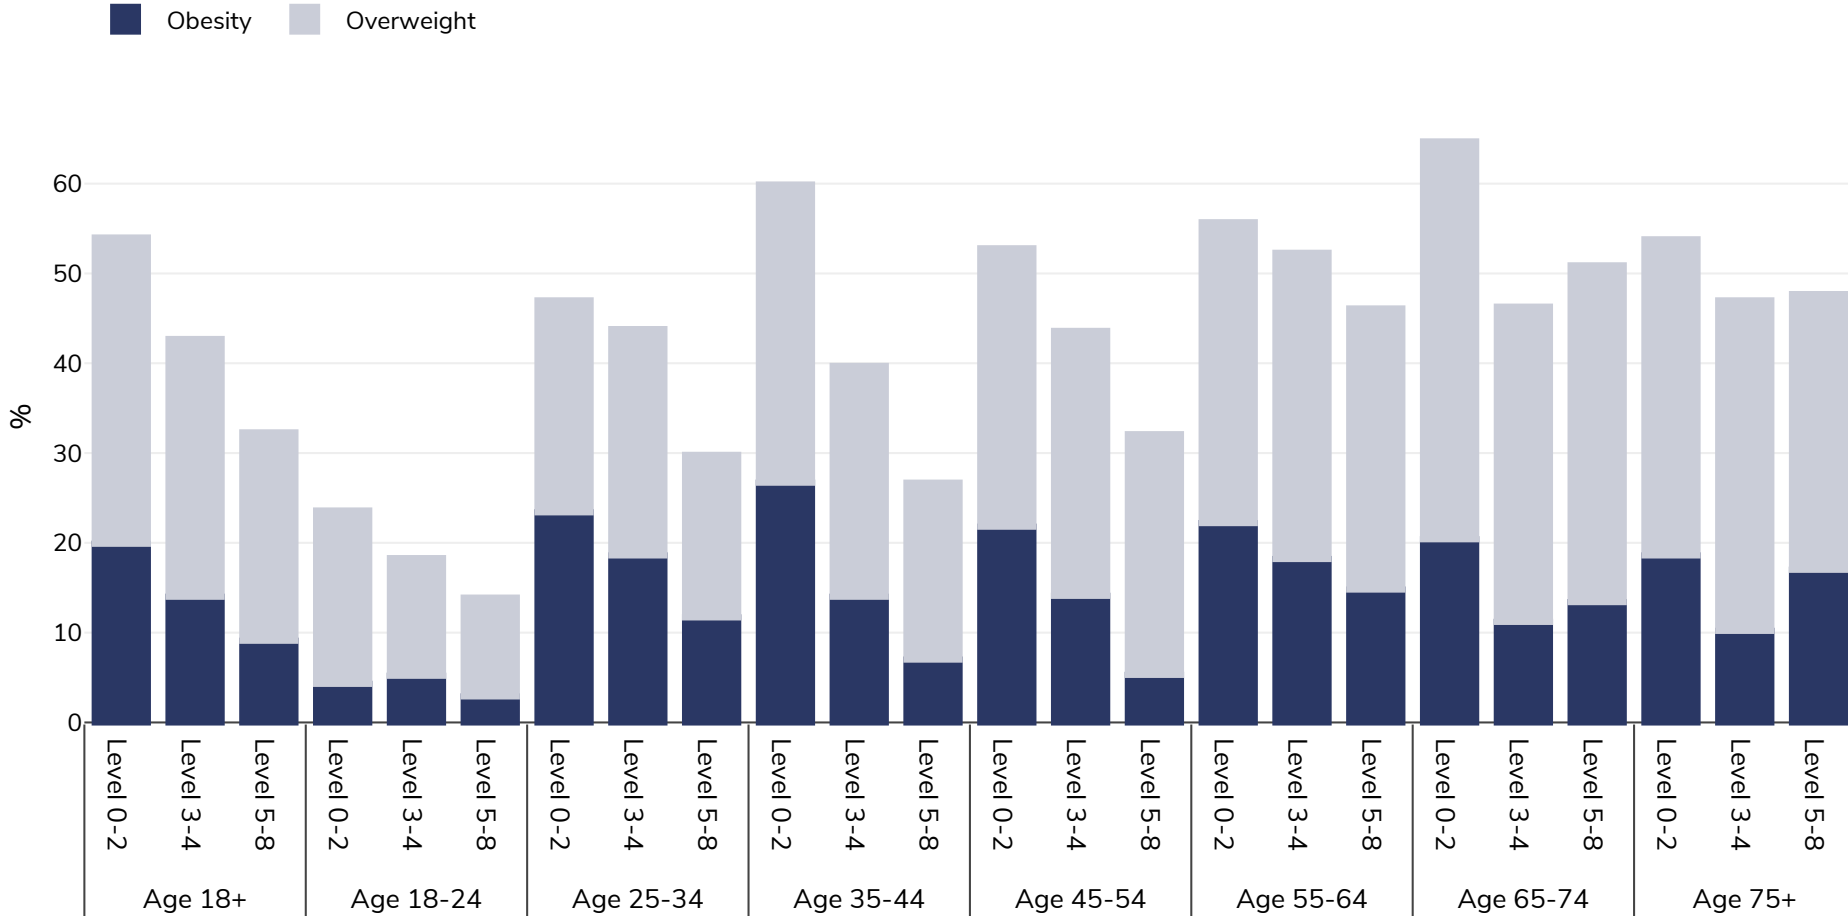

# Belgium: Overweight/obesity by age and education

Women, 2014

Survey type: Self-reported

Area covered: National

References: Eurostat Database: [http://appsso.eurostat.ec.europa.eu/nui/show.do?dataset=hlth\\_ehis\\_bm1e&lang=en](http://appsso.eurostat.ec.europa.eu/nui/show.do?dataset=hlth_ehis_bm1e&lang=en) (last accessed 25.08.20)

Unless otherwise noted, overweight refers to a BMI between 25kg and 29.9kg/m<sup>2</sup>, obesity refers to a BMI greater than 30kg/m<sup>2</sup>.