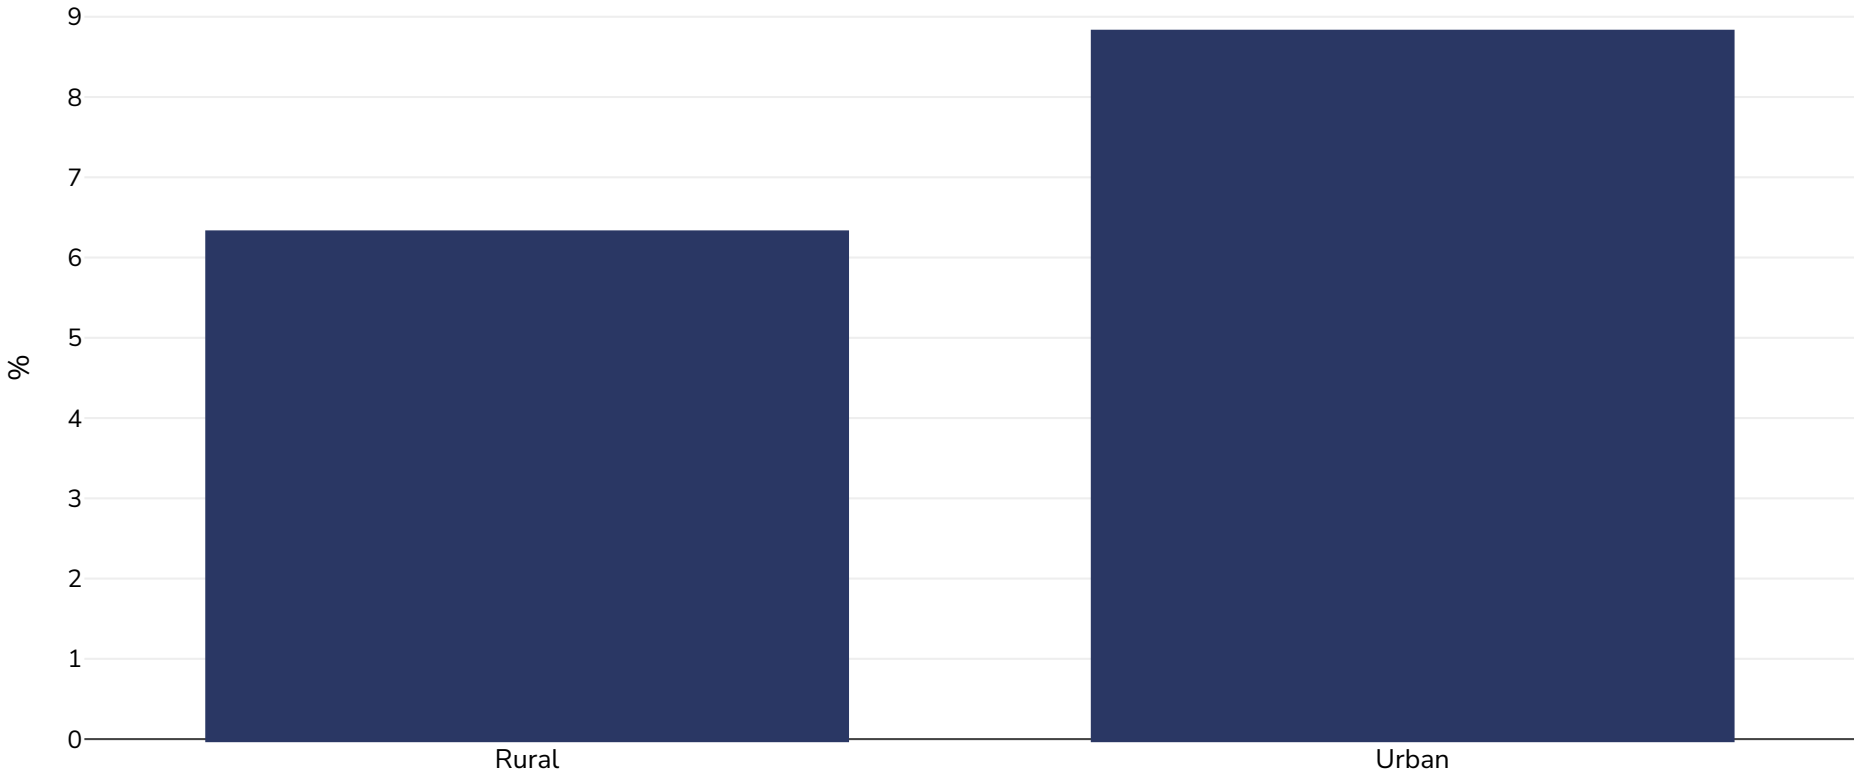

# Mozambique: Overweight/obesity by region

Infants, 2014-2015

Overweight or obesity

Sample size: 3642240

References: Other: Relatório final do Inquérito ao Orçamento Familiar - IOF, 2014/15

Notes: UNICEF/WHO/World Bank Joint Child Malnutrition Estimates Expanded Database: Overweight (Survey Estimates), May 2023, New York. For more information about the methodology, please consult <https://data.unicef.org/resources/jme-2023-country-consultations/>

Definitions: =>+SD