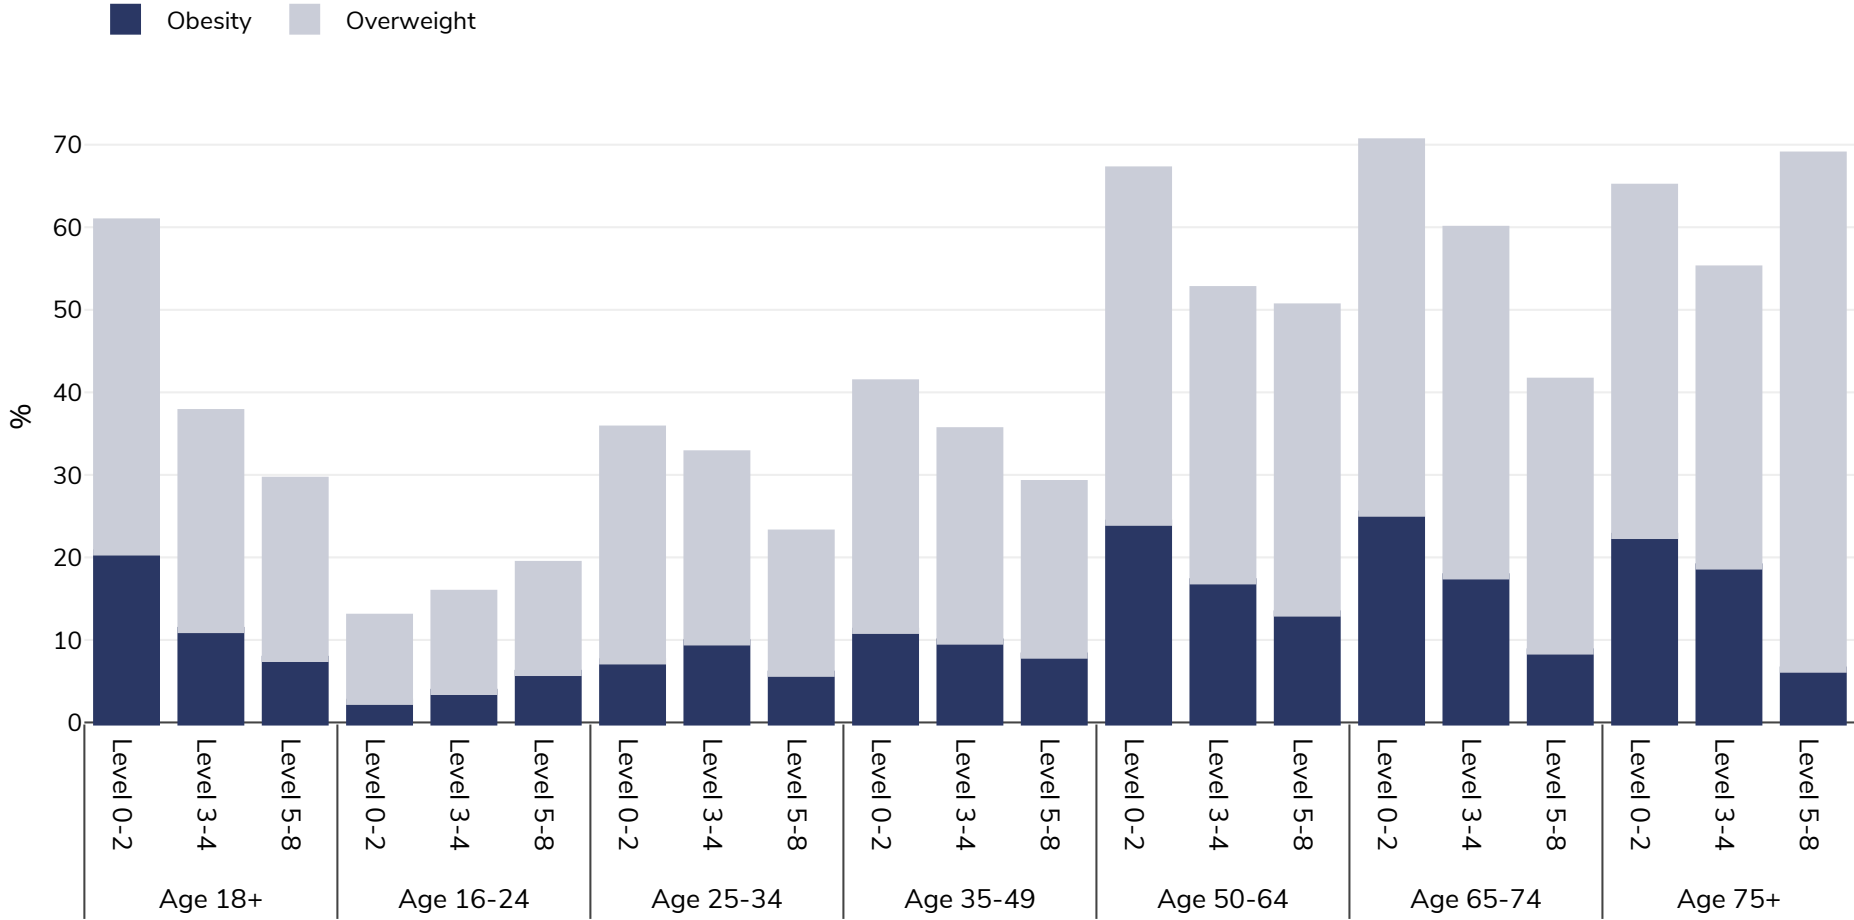

Cyprus: Overweight/obesity by age and education

Women, 2017

Survey type: Self-reported

Area covered: National

References: EUROSTAT Database http://appsso.eurostat.ec.europa.eu/nui/show.do?dataset=ilc_hch10&lang=en (last accessed 25.08.20)

Unless otherwise noted, overweight refers to a BMI between 25kg and 29.9kg/m², obesity refers to a BMI greater than 30kg/m².