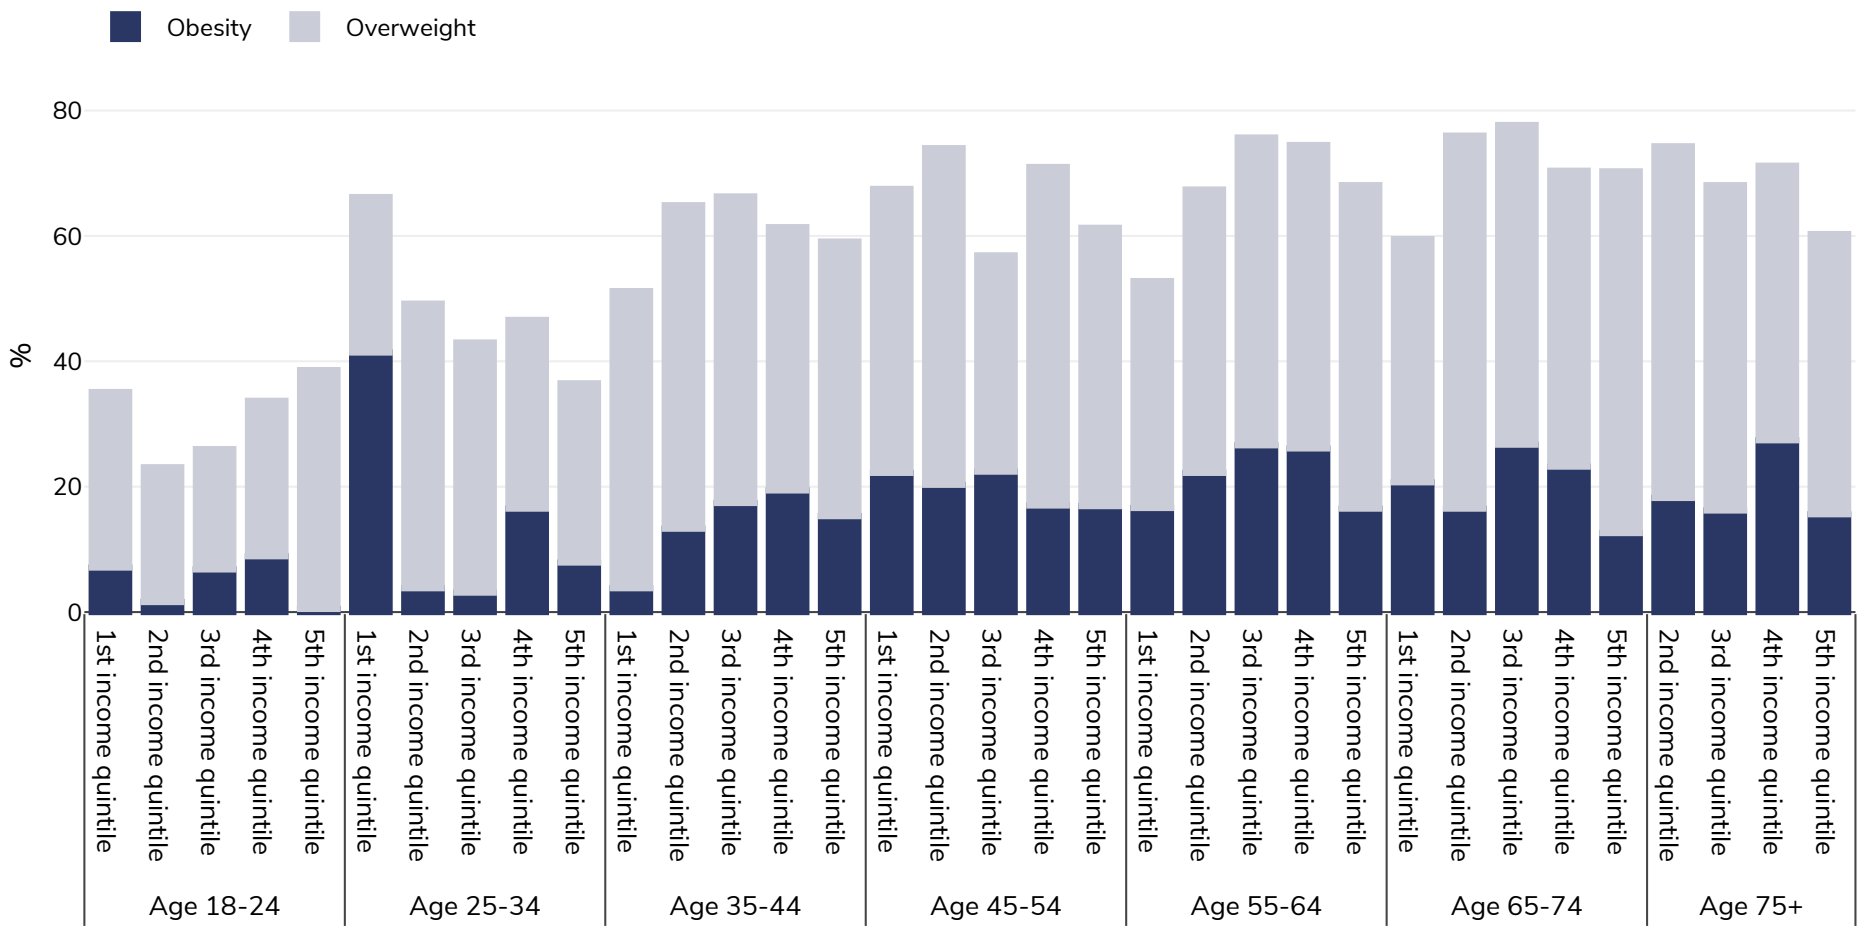

Portugal: Overweight/obesity by age and socio-economic group

Men, 2019

Survey type: Self-reported

Area covered: National

References: Eurostat 2019. Available at https://appsso.eurostat.ec.europa.eu/nui/show.do?dataset=hlth_ehis_bm1i&lang=en (last accessed 09.08.21).

Unless otherwise noted, overweight refers to a BMI between 25kg and 29.9kg/m², obesity refers to a BMI greater than 30kg/m².