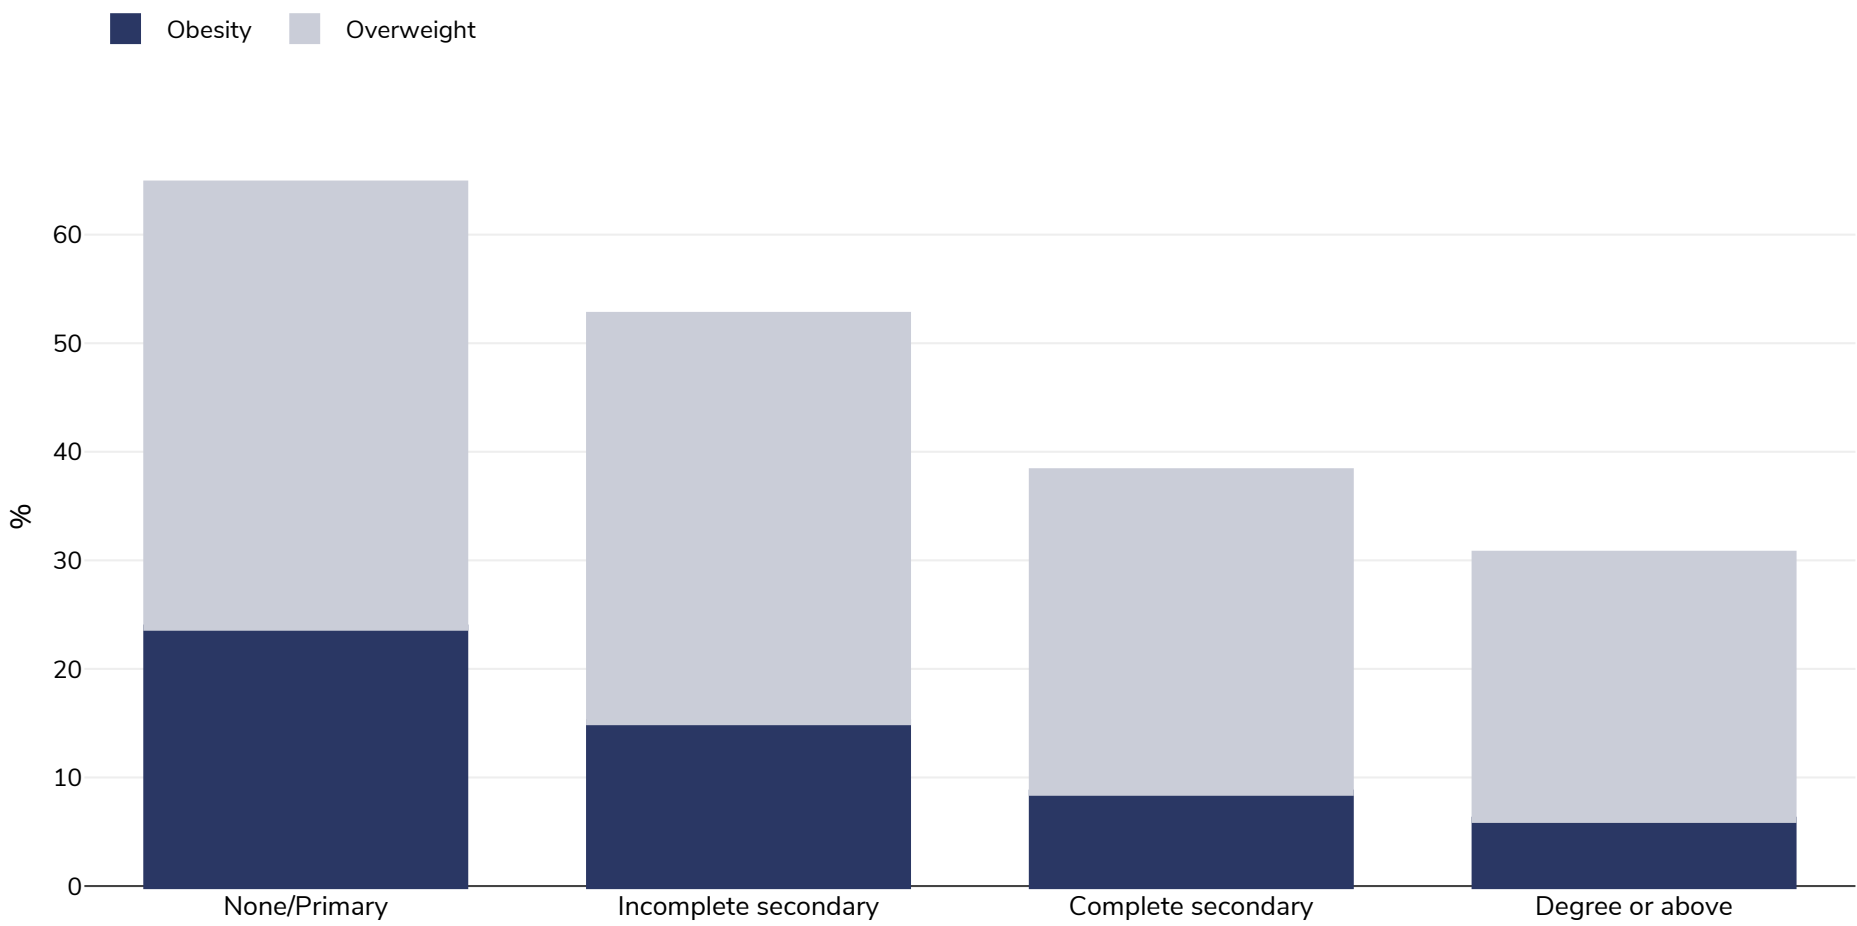

# Italy: Overweight/obesity by education

Adults, 2016-2019

<b>Survey type:</b>	Self-reported
<b>Age:</b>	18-69
<b>Sample size:</b>	129423
<b>Area covered:</b>	National

**References:** PASSI 2016-19. Available at <https://www.epicentro.iss.it/passi/dati/sovrappeso?tab-container-1=tab1> (last accessed on 25.09.20)

Unless otherwise noted, overweight refers to a BMI between 25kg and 29.9kg/m<sup>2</sup>, obesity refers to a BMI greater than 30kg/m<sup>2</sup>.