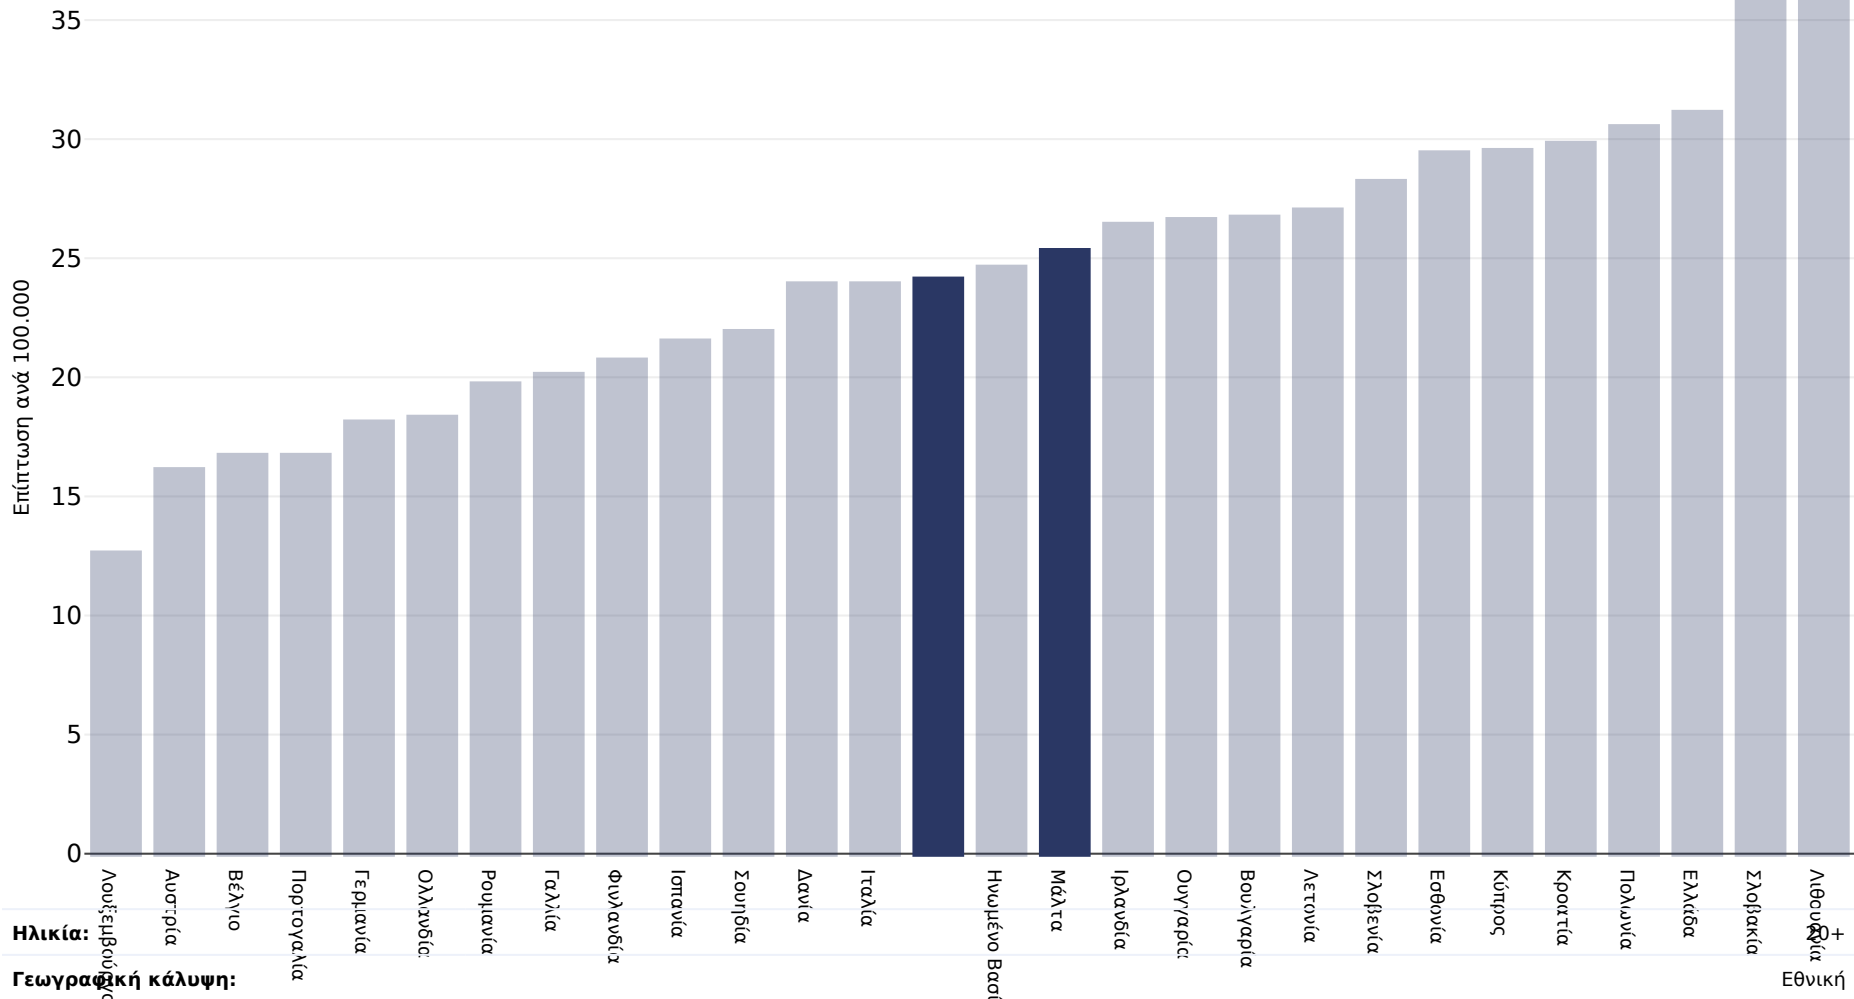

Μάλτα: Cancer of the uterus

Γυναίκες, 2020-2022

Ηλικία:

Γεωγραφική κάλυψη:

Παραπομπές:

Ferlay J, Ervik M, Lam F, Colombet M, Mery L, Piñero M, Znaor A, Soerjomataram I, Bray F (2020). Global Cancer Observatory: Cancer Today. Lyon, France: International Agency for Research on Cancer. Available from: <https://gco.iarc.fr/today>, accessed 10.01.2237

Ορισμοί:

Age-standardized incidence rates per 100 000