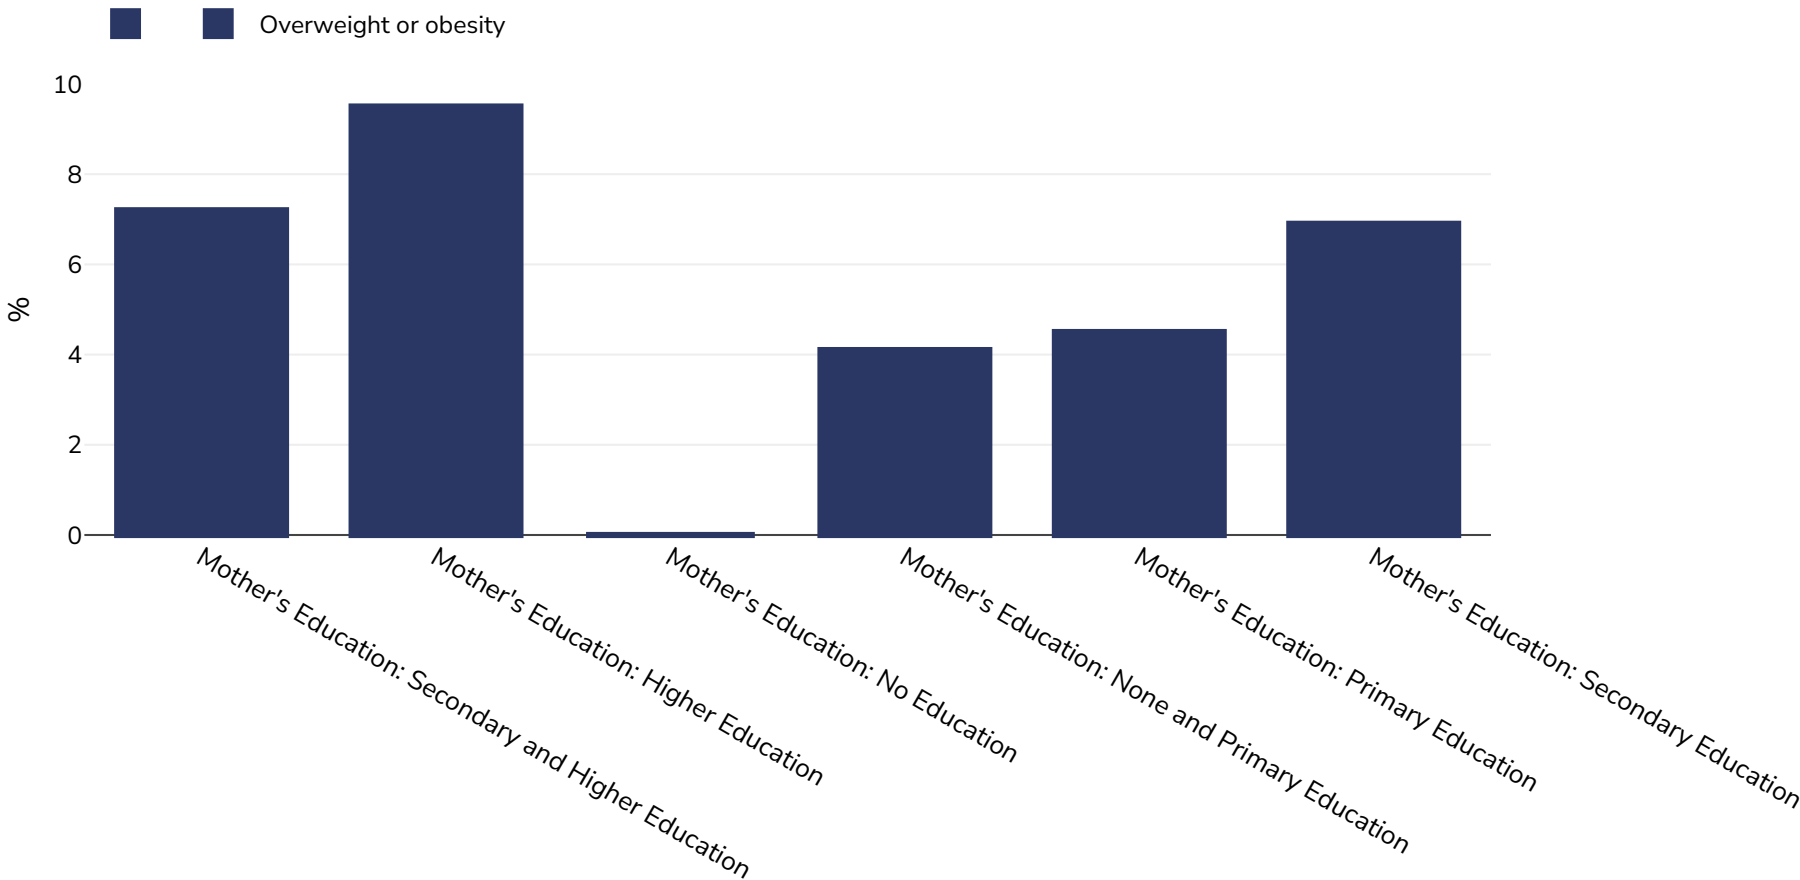

# Vanuatu: Overweight/obesity by education

Infants, 2013

Sample size: 1291

References: DHS-Style: Vanuatu demographic and health survey 2013. Port Vila, Vanuatu, 2014.

Notes: UNICEF/WHO/World Bank Joint Child Malnutrition Estimates Expanded Database: Overweight (Survey Estimates), May 2023, New York. For more information about the methodology, please consult <https://data.unicef.org/resources/jme-2023-country-consultations/>