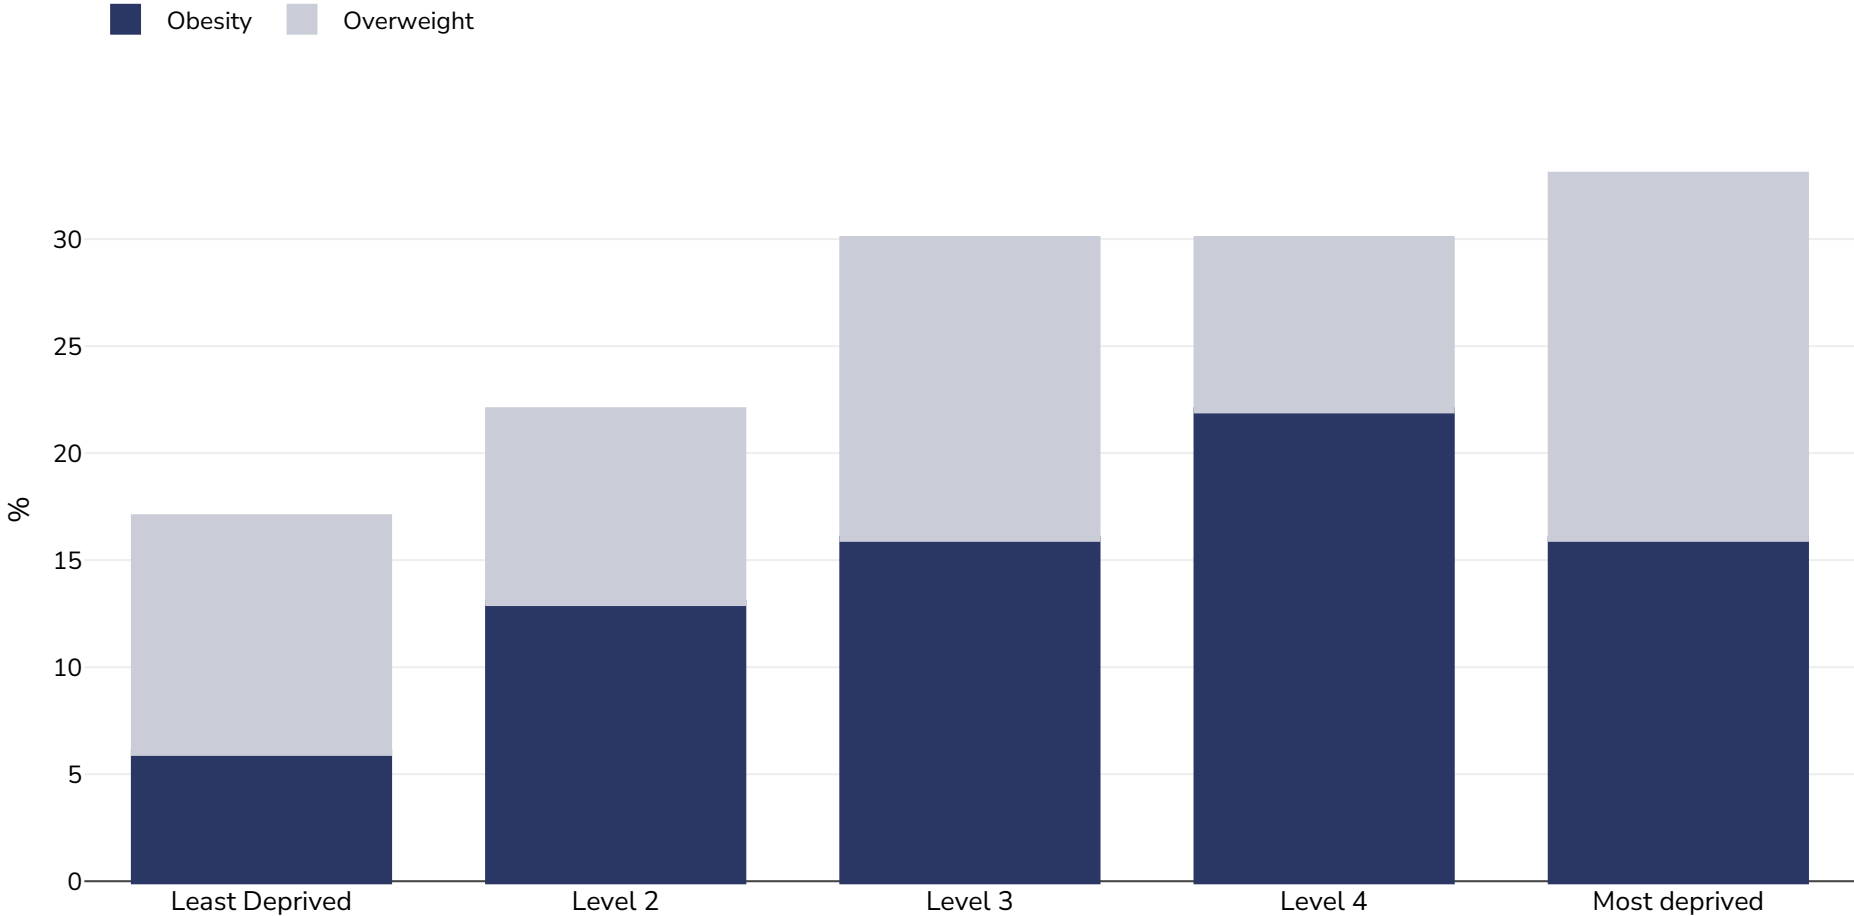

Scotland: Overweight/obesity by socio-economic group

Girls, 2013

Survey type:	Measured
Age:	2-15
Sample size:	1308
Area covered:	National
References:	Scottish Health Survey 2013. http://www.gov.scot/Publications/2014/12/9982/0 (last accessed 24 Sept 2015)
Notes:	Deprivation Overweight (\geq 85th %ile to $<$ 95th %ile) Obese (\geq 95th %ile)
Cutoffs:	Other