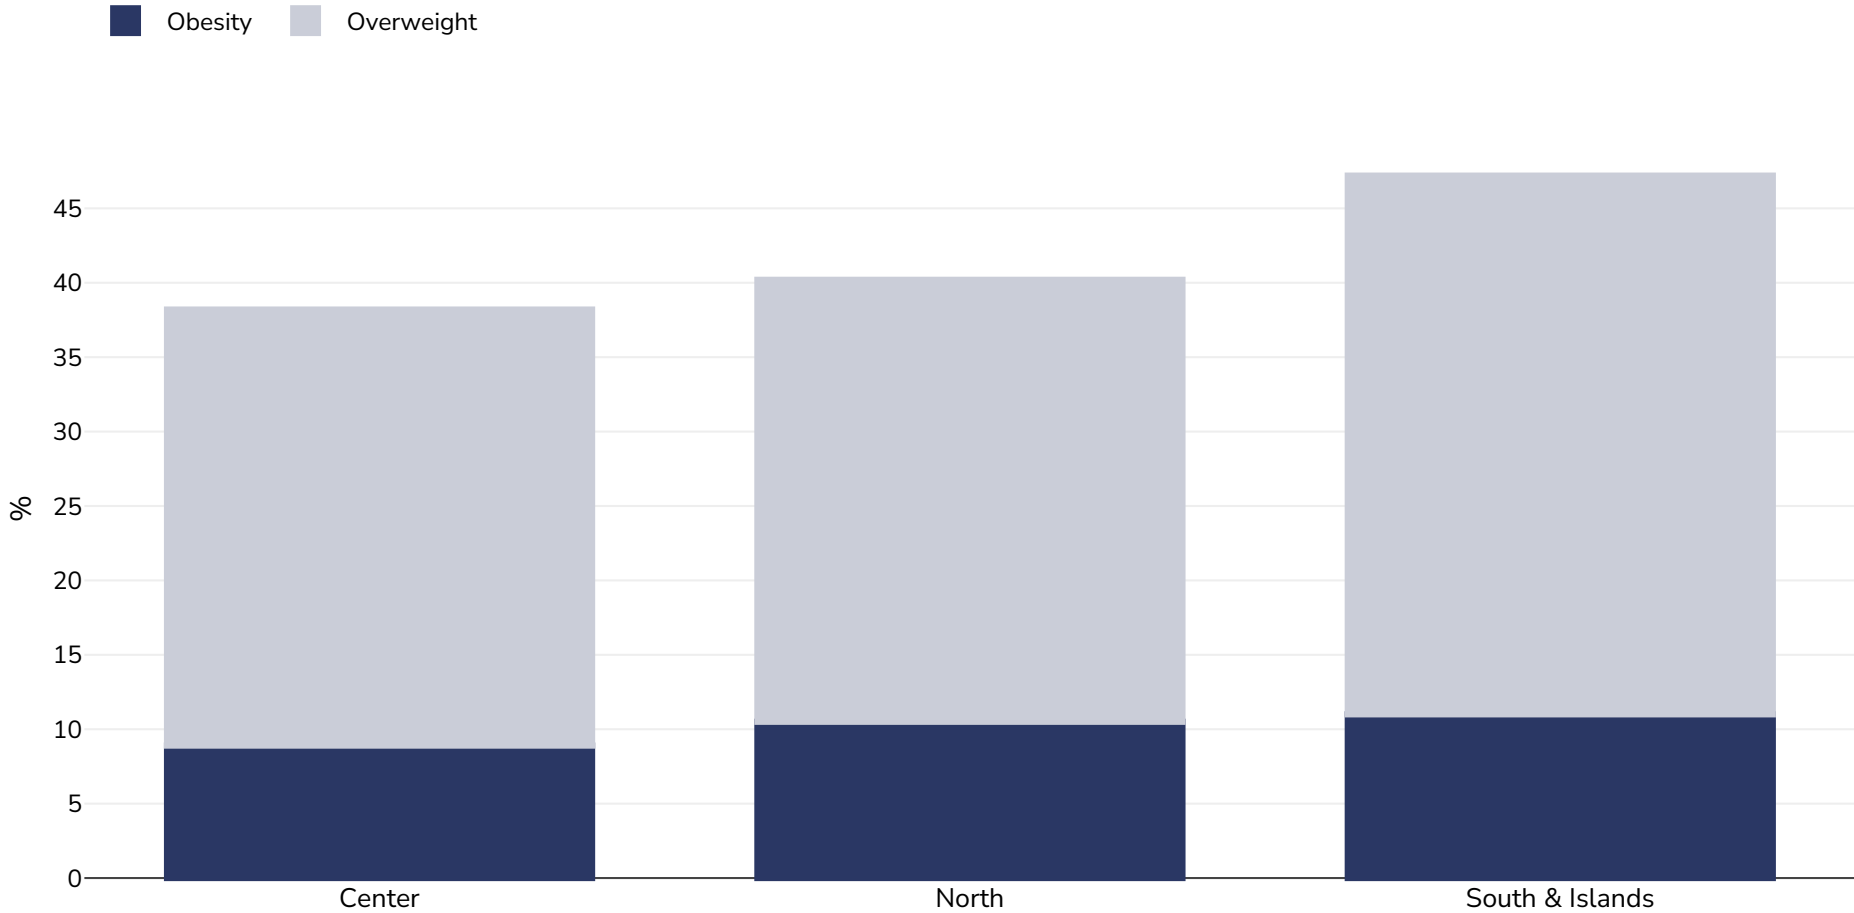

# Italy: Overweight/obesity by region

Adults, 2020-2021

<b>Survey type:</b>	Self-reported
<b>Age:</b>	18-69
<b>Sample size:</b>	38126
<b>Area covered:</b>	National
<b>References:</b>	PASSI 2020-2021. Available at <a href="https://www.epicentro.iss.it/passi/dati/sovrappeso?tab-container-1=tab1">https://www.epicentro.iss.it/passi/dati/sovrappeso?tab-container-1=tab1</a> (last accessed on 22.03.23)

Unless otherwise noted, overweight refers to a BMI between 25kg and 29.9kg/m<sup>2</sup>, obesity refers to a BMI greater than 30kg/m<sup>2</sup>.