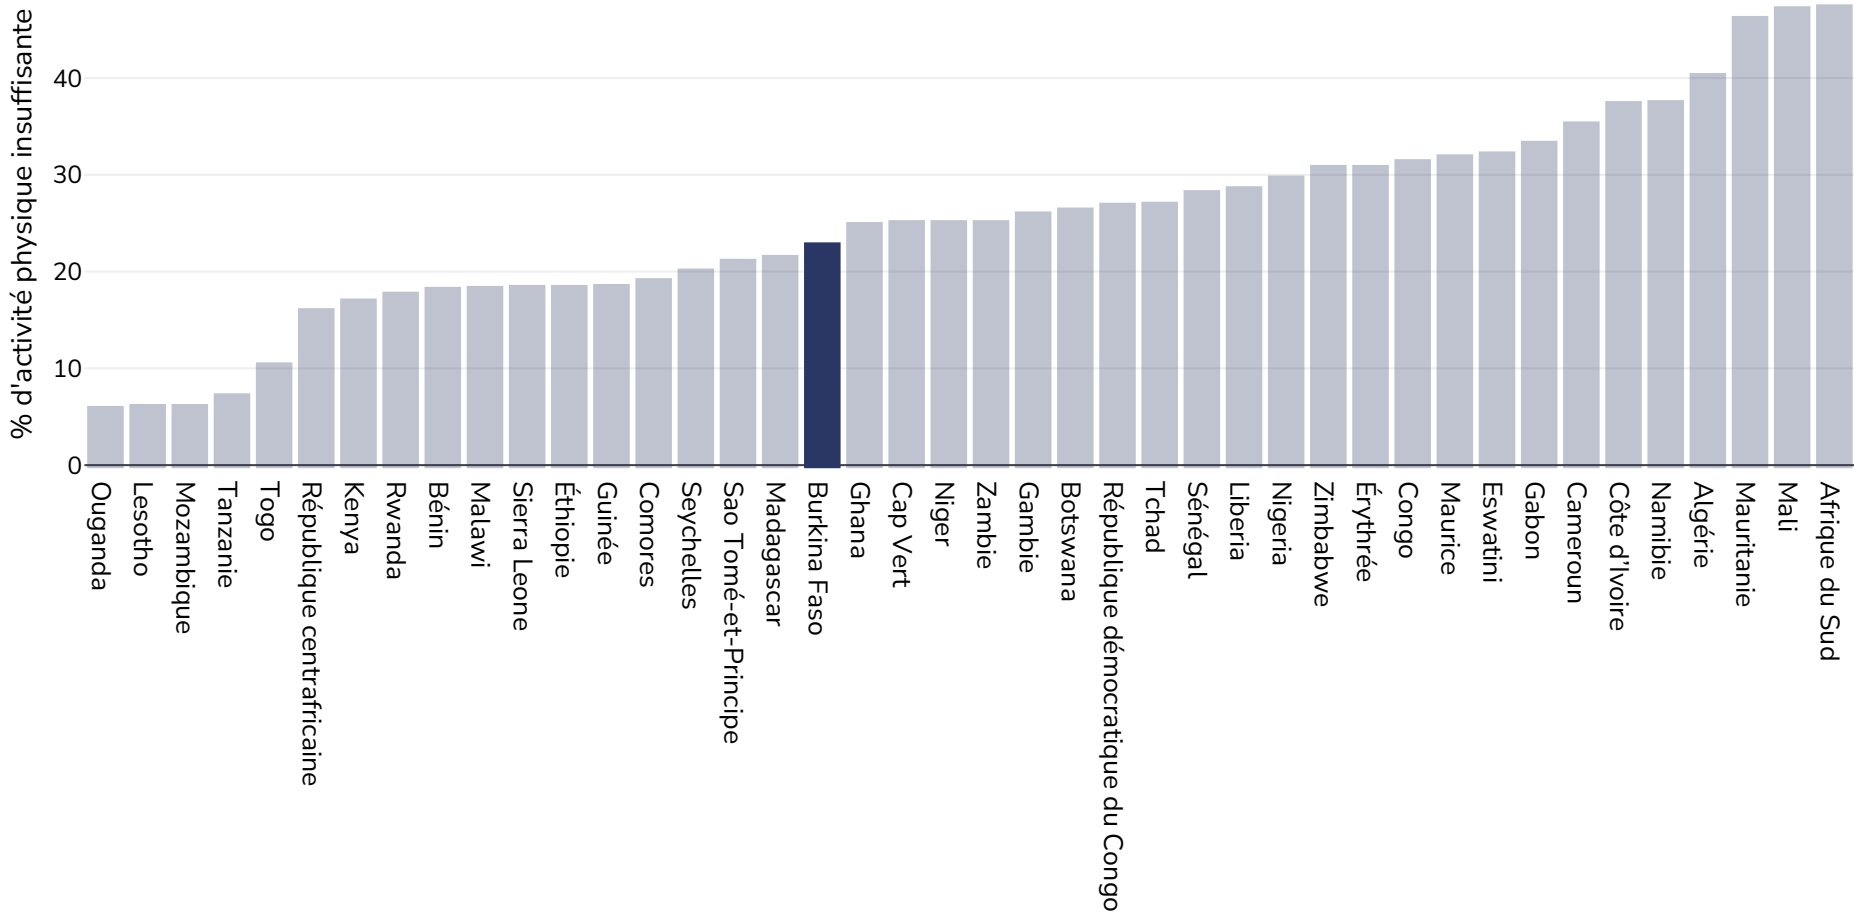

# Burkina Faso: Insufficient physical activity

Femmes, 2016

Références:

Guthold R, Stevens GA, Riley LM, Bull FC. Worldwide trends in insufficient physical activity from 2001 to 2016: a pooled analysis of 358 population-based surveys with 1.9 million participants. Lancet 2018 [http://dx.doi.org/10.1016/S2214-109X\(18\)30357-7](http://dx.doi.org/10.1016/S2214-109X(18)30357-7)