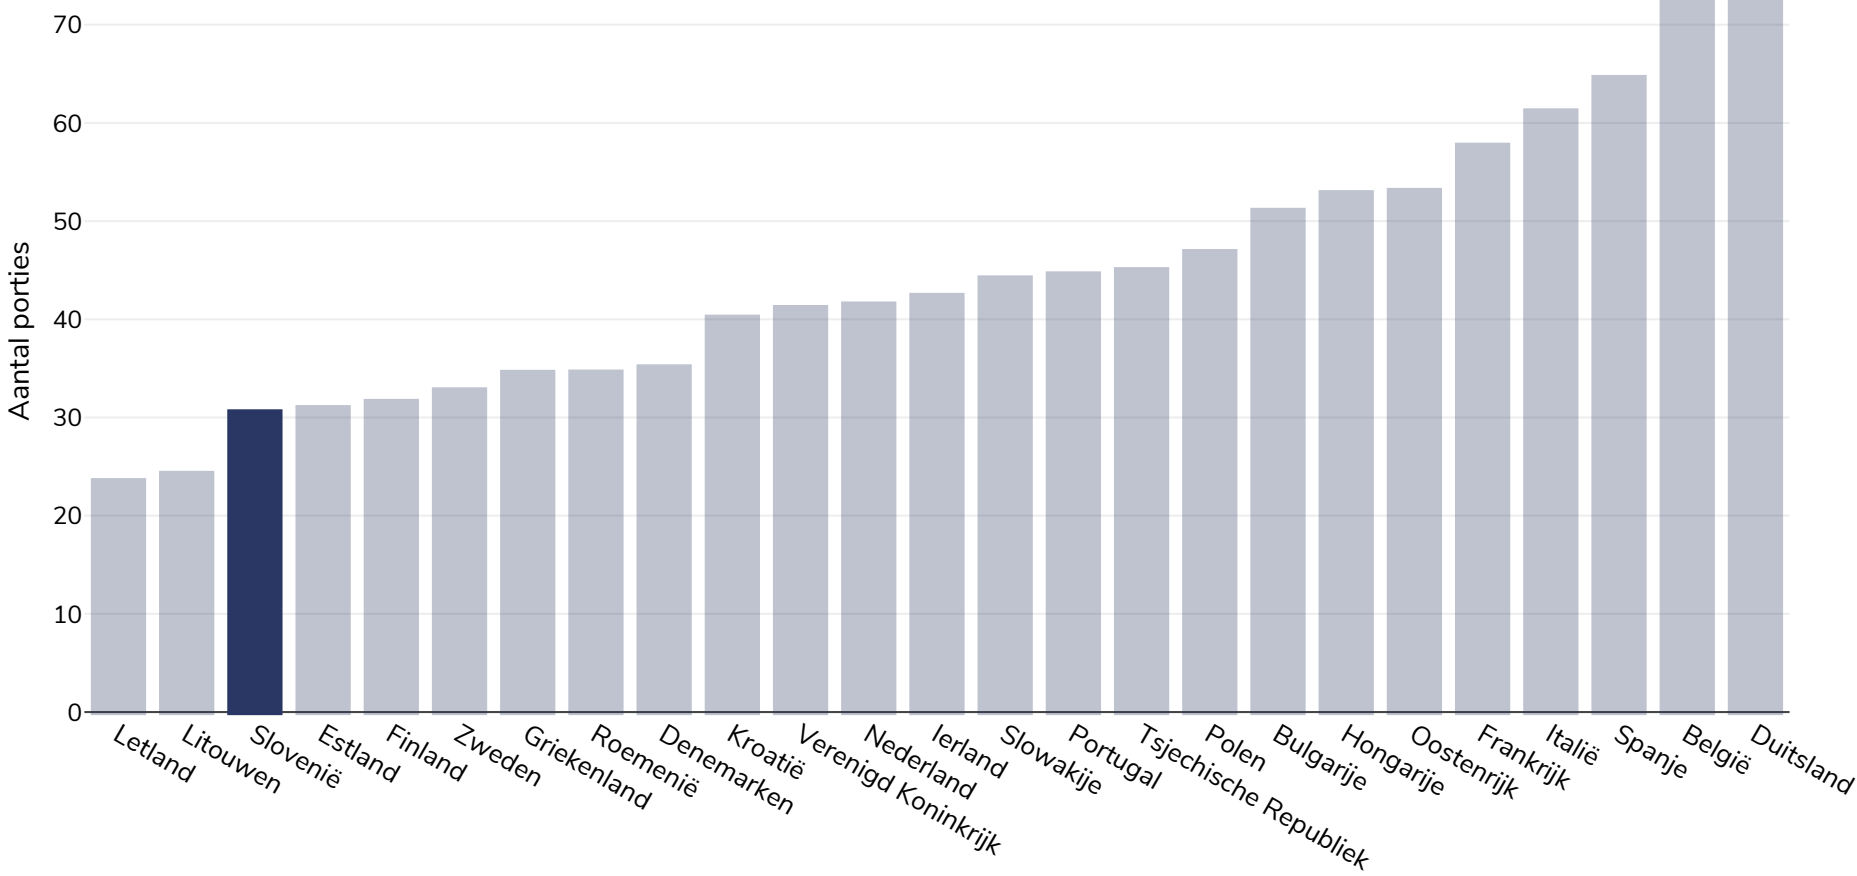

# Slovenië: Estimated per capita sugar sweetened beverages intake

Volwassenen, 2016

Referenties:

Source: Euromonitor International