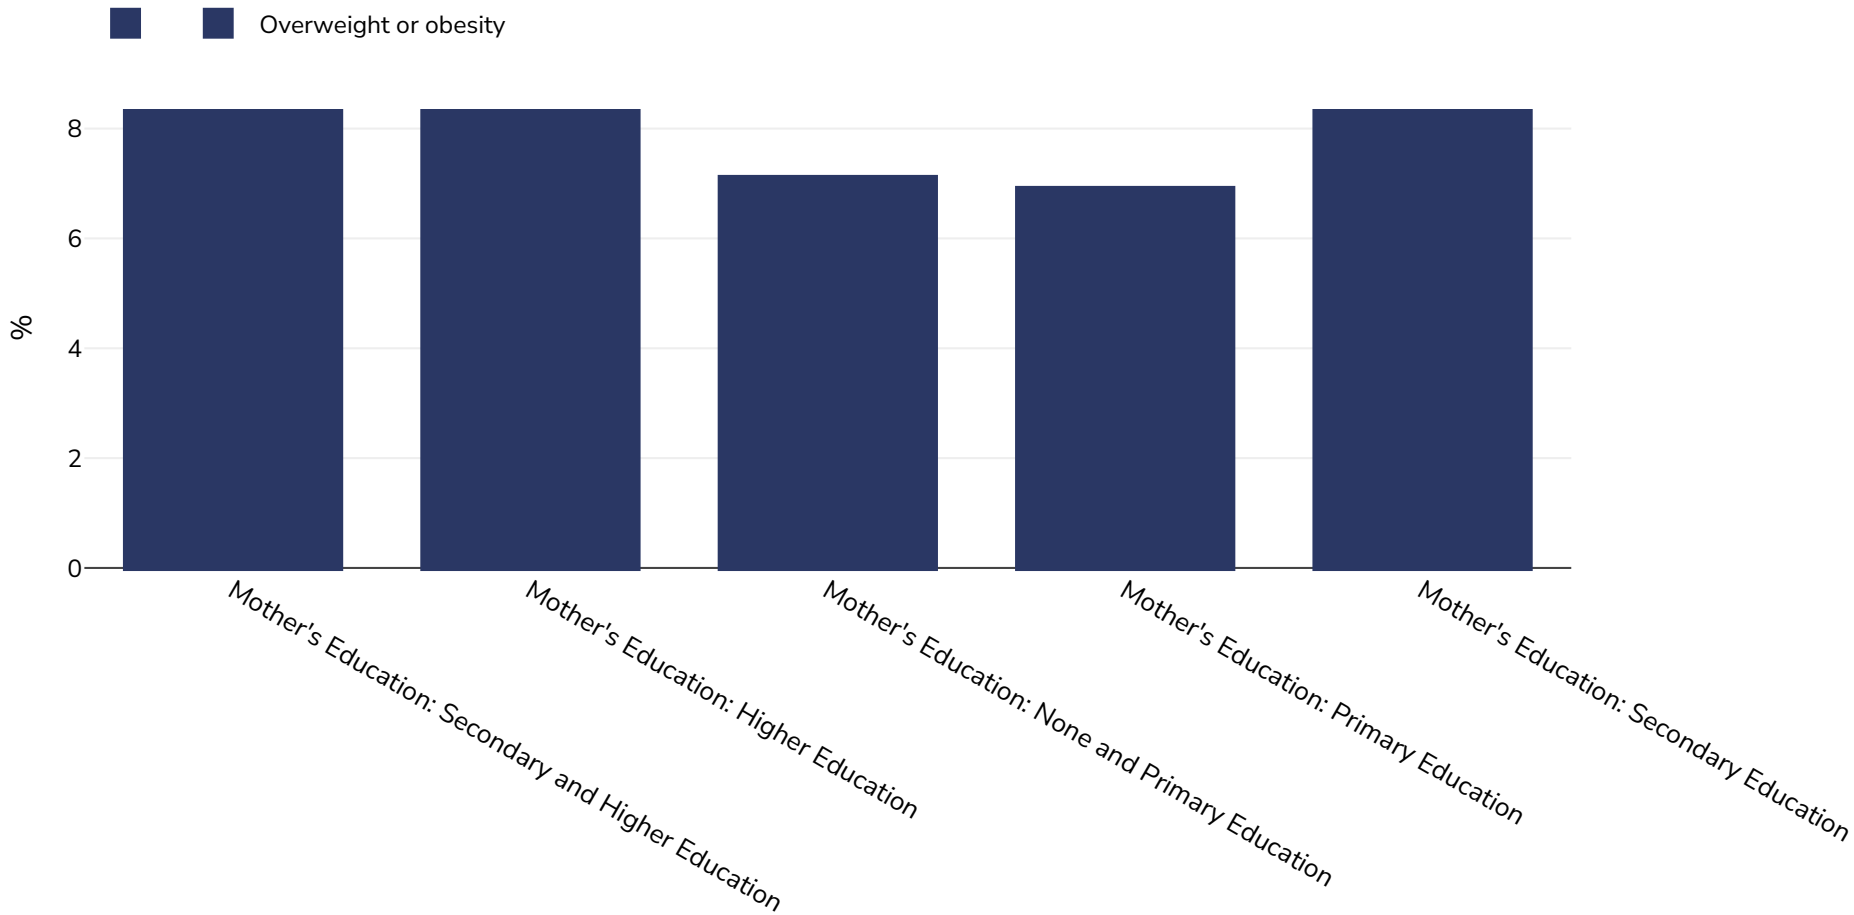

# Mexico: Overweight/obesity by education

Infants, 2020

Sample size: 9891242

References: Other: Encuesta Nacional de Salud y Nutrición Continua COVID-19, Mexico 2020

Notes: UNICEF/WHO/World Bank Joint Child Malnutrition Estimates Expanded Database: Overweight (Survey Estimates), May 2023, New York. For more information about the methodology, please consult <https://data.unicef.org/resources/jme-2023-country-consultations/>

Definitions: =>+SD