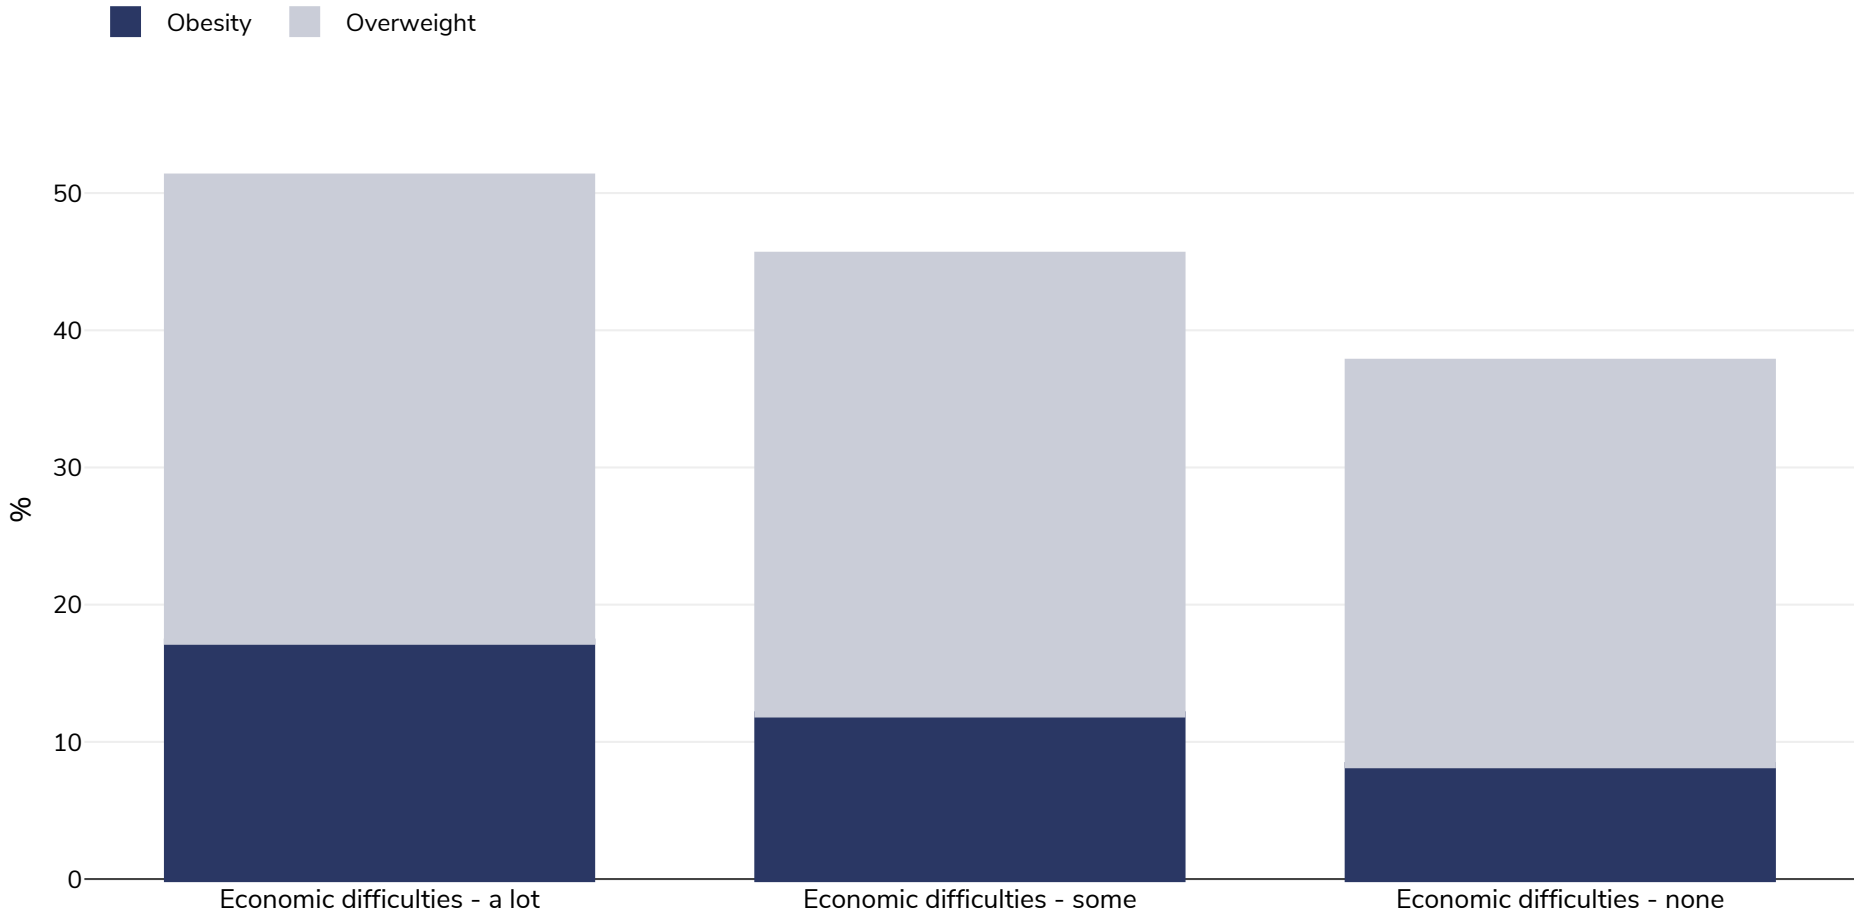

# Italy: Overweight/obesity by socio-economic group

Adults, 2016-2019

Survey type:	Self-reported
Age:	18-69
Sample size:	129423
Area covered:	National

References: PASSI 2016-19. Available at <https://www.epicentro.iss.it/passi/dati/sovrappeso?tab-container-1=tab1> (last accessed on 25.09.20)

Unless otherwise noted, overweight refers to a BMI between 25kg and 29.9kg/m<sup>2</sup>, obesity refers to a BMI greater than 30kg/m<sup>2</sup>.