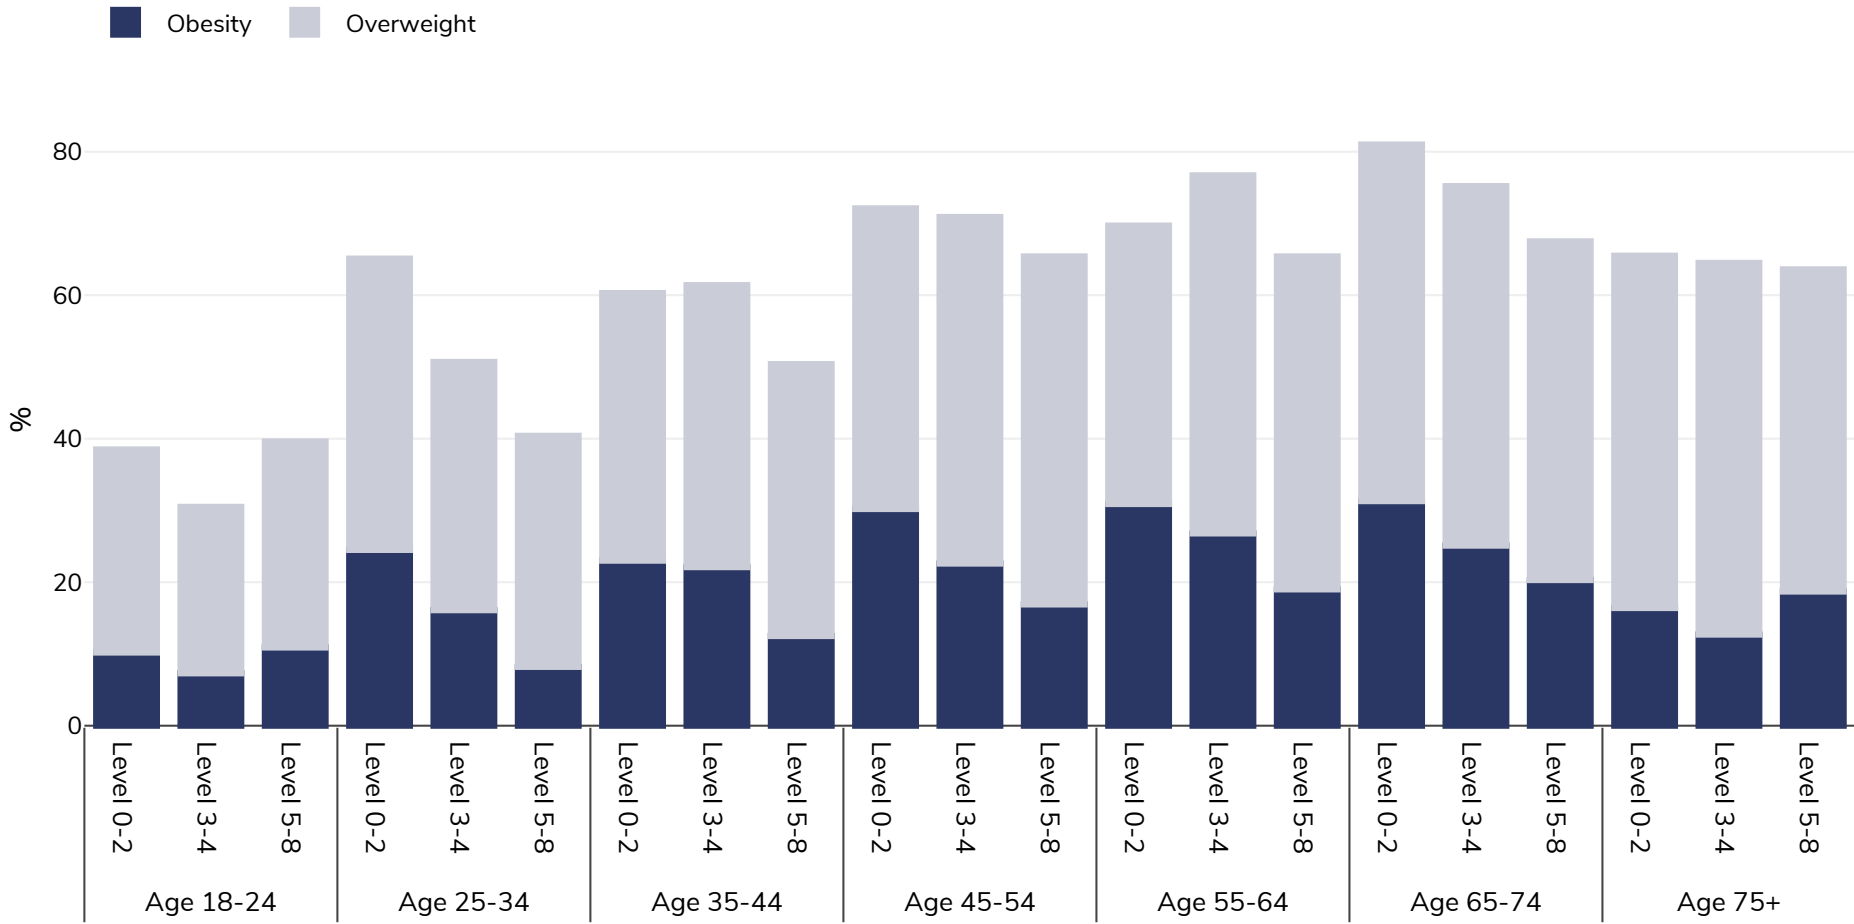

Austria: Overweight/obesity by age and education

Men, 2019

Survey type: Self-reported

Area covered: National

References: Eurostat 2019. Available at https://appsso.eurostat.ec.europa.eu/nui/show.do?dataset=hlth_ehis_bm1e&lang=en (last accessed 09.08.21).

Unless otherwise noted, overweight refers to a BMI between 25kg and 29.9kg/m², obesity refers to a BMI greater than 30kg/m².