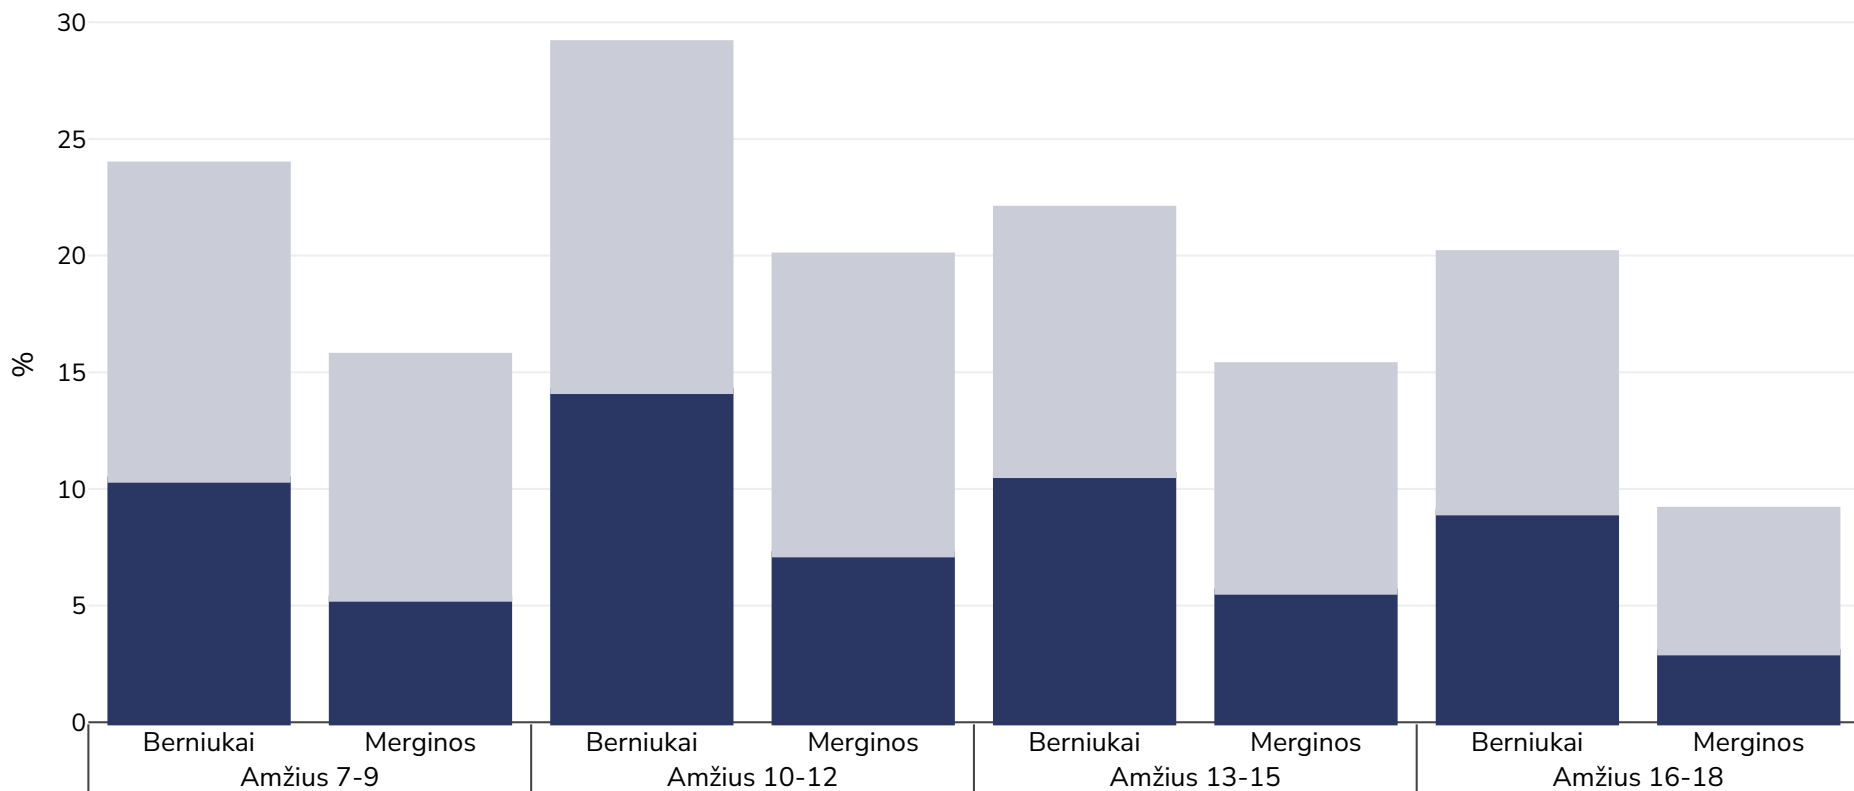

# Kinija: Antsvoris / nutukimas pagal amžių

Vaikai, 2010

■ Nutukimas ■ Antsvoris

**Tyrimo tipas:** Išmatuotas

**Imties dydis:** 215203

**Teritorija:** Nacionalinis

**Nuorodos:** Sun H, Ma Y, Han D, Pan C-W, Xu Y. Prevalence and Trends in Obesity among China's Children and Adolescents, 1985–2010. Gonzalez-Bulnes A, ed. PLoS ONE. 2014;9(8):e105469. doi:10.1371/journal.pone.0105469.

**Pastabos (tik anglų k.):** A subject was considered obese or overweight if weight-for-height exceeded the 20% or 10% of standard weight-for-height. The standard weight-for-height was the 80th percentile for sex- and age-specific growth charts.