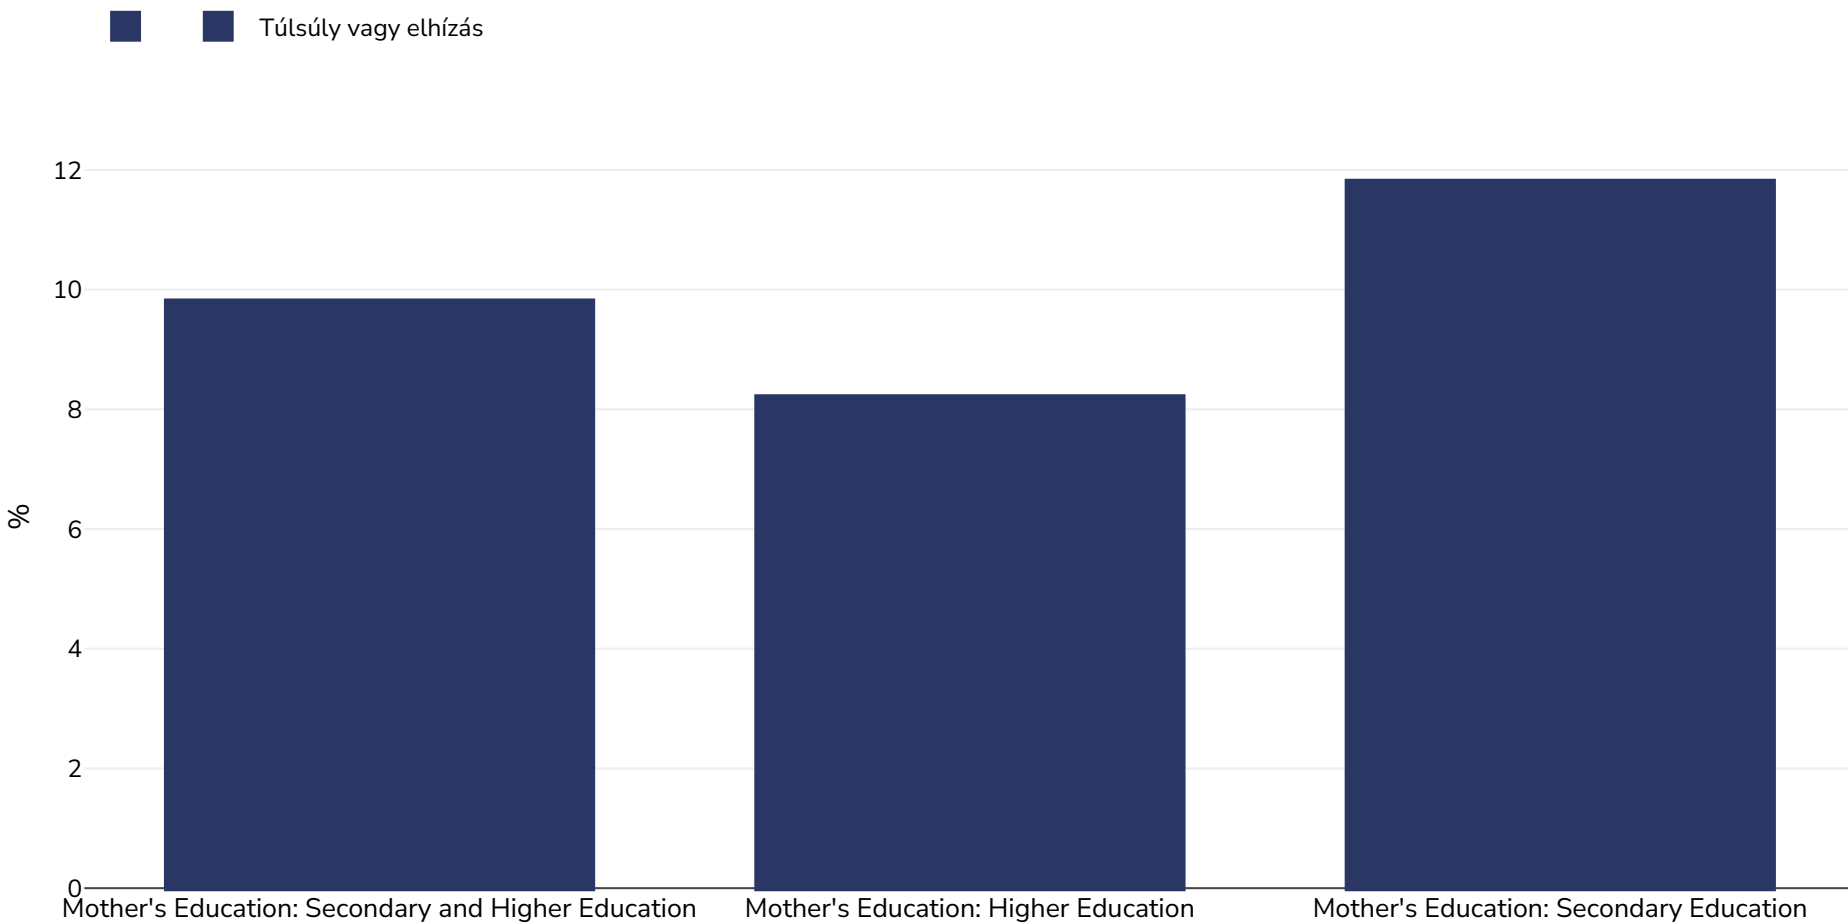

Fehéroroszország: Overweight/obesity by education

Infants, 2005

Minta nagysága: 3019

Referenciák: MICS: Belarus multiple indicator cluster survey 2005, final report. Minsk, Republic of Belarus: Ministry of Statistics and Analysis [Belarus] and Research Institute of Statistics of the MSA [Belarus], 2007