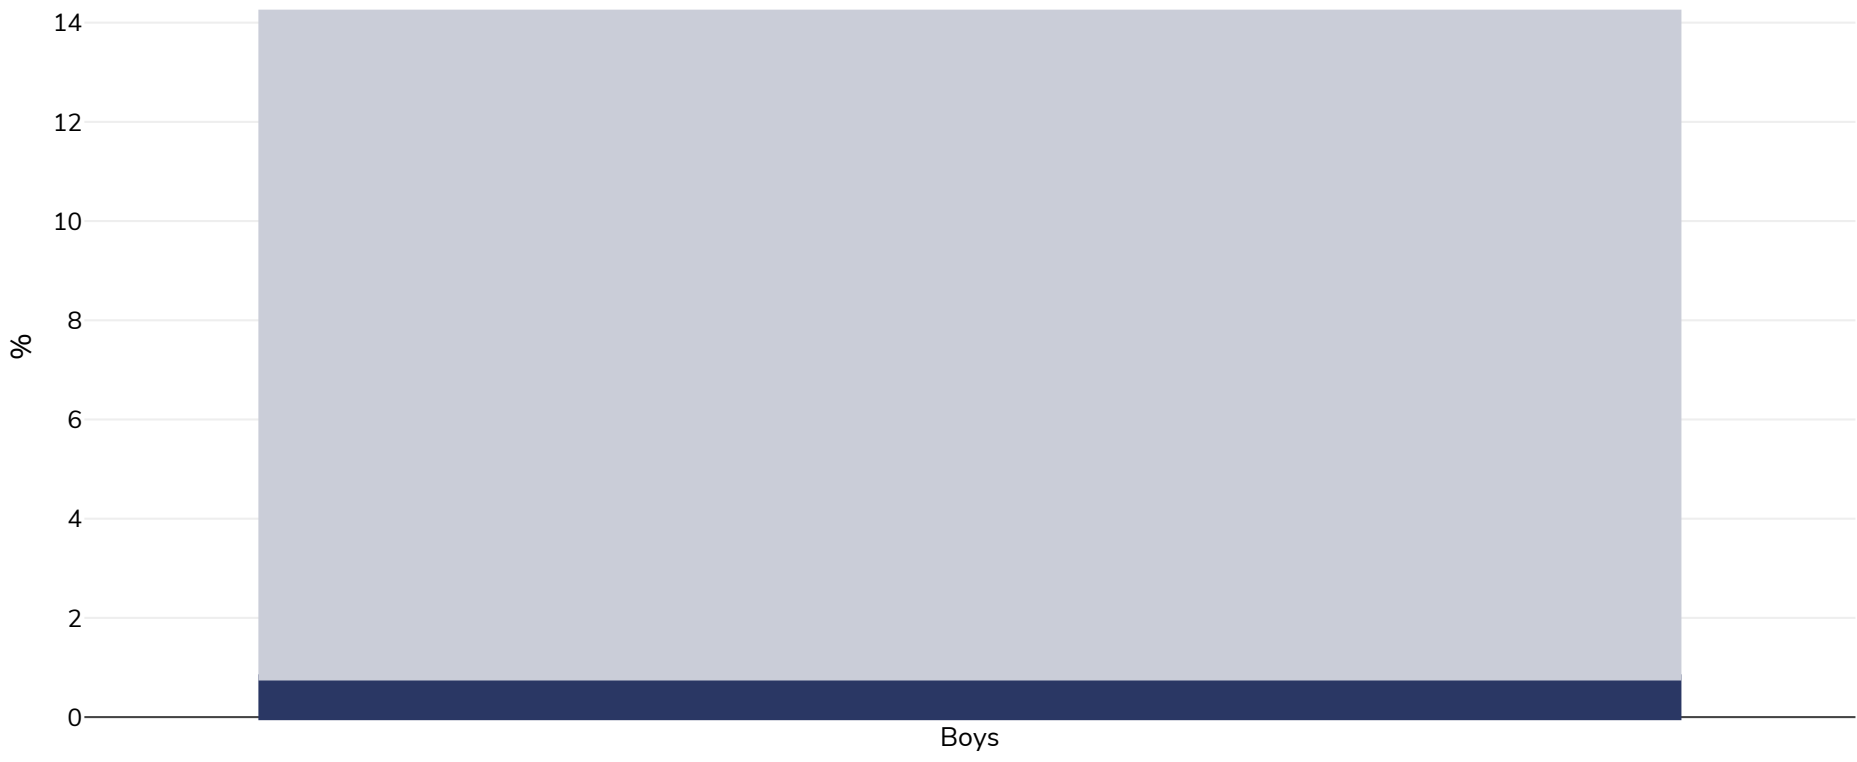

Bulgaria: Obesity prevalence

Boys, 2000

■ Obesity ■ Overweight

Survey type:	Measured
Age:	7-12
Sample size:	1202
References:	Personal communication from Maria Konstantinova
Notes:	90/97th centile cut off
Cutoffs:	Other