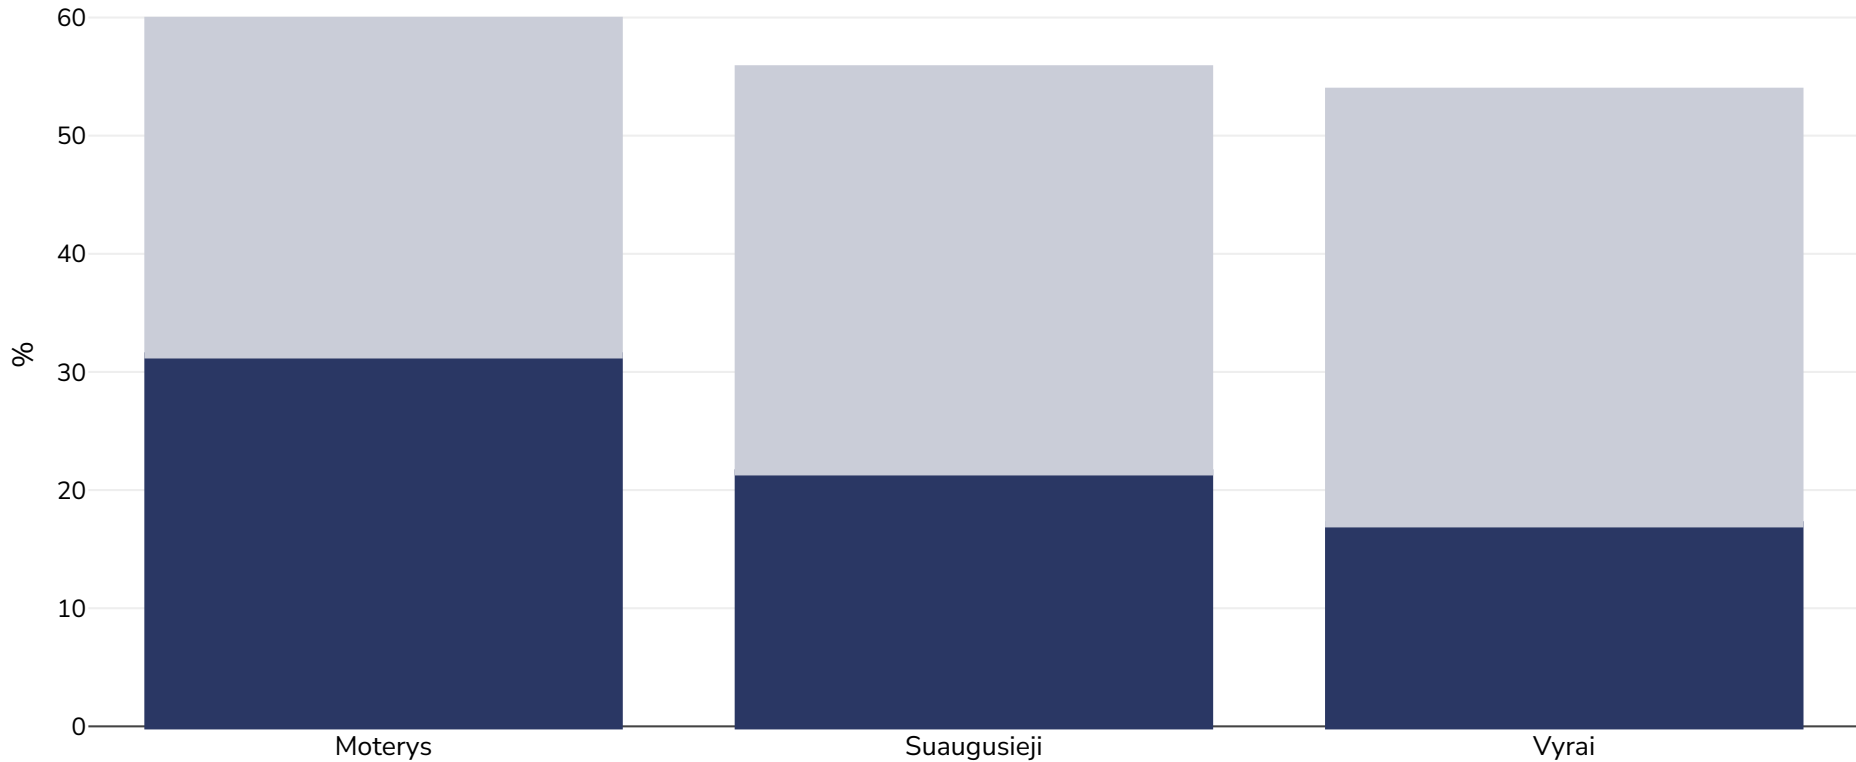

Jungtiniai Arabų Emyratai: Nutukimo paplitimas

Suaugusieji, 2000

■ Nutukimas ■ Antsvoris

Tyrimo tipas:	Išmatuotas
Amžius:	20-79
Imties dydis:	1286
Teritorija:	Nacionalinis

Nuorodos: UAEHALS2000. Measuring the health of the Nation. United Arab Emirates and lifestyle survey 2000. Published by the Faculty of Medicine and Health Sciences and the College of Business & Economics. UAE University.

Pastabos (tik anglų k.): NB. Combined adult data estimated. These estimates were calculated by weighting male and female survey results. Weighting based on World Bank Population % total female 2019 (<https://data.worldbank.org/indicator/SP.POP.TOTL.FE.ZS> - accessed 21.10.20)¹

Jei nenurodyta kitaip, antsvoris reiškia KMI nuo 25 kg iki 29,9 kg/m², nutukimas – didesnį nei 30 kg/m² KMI..