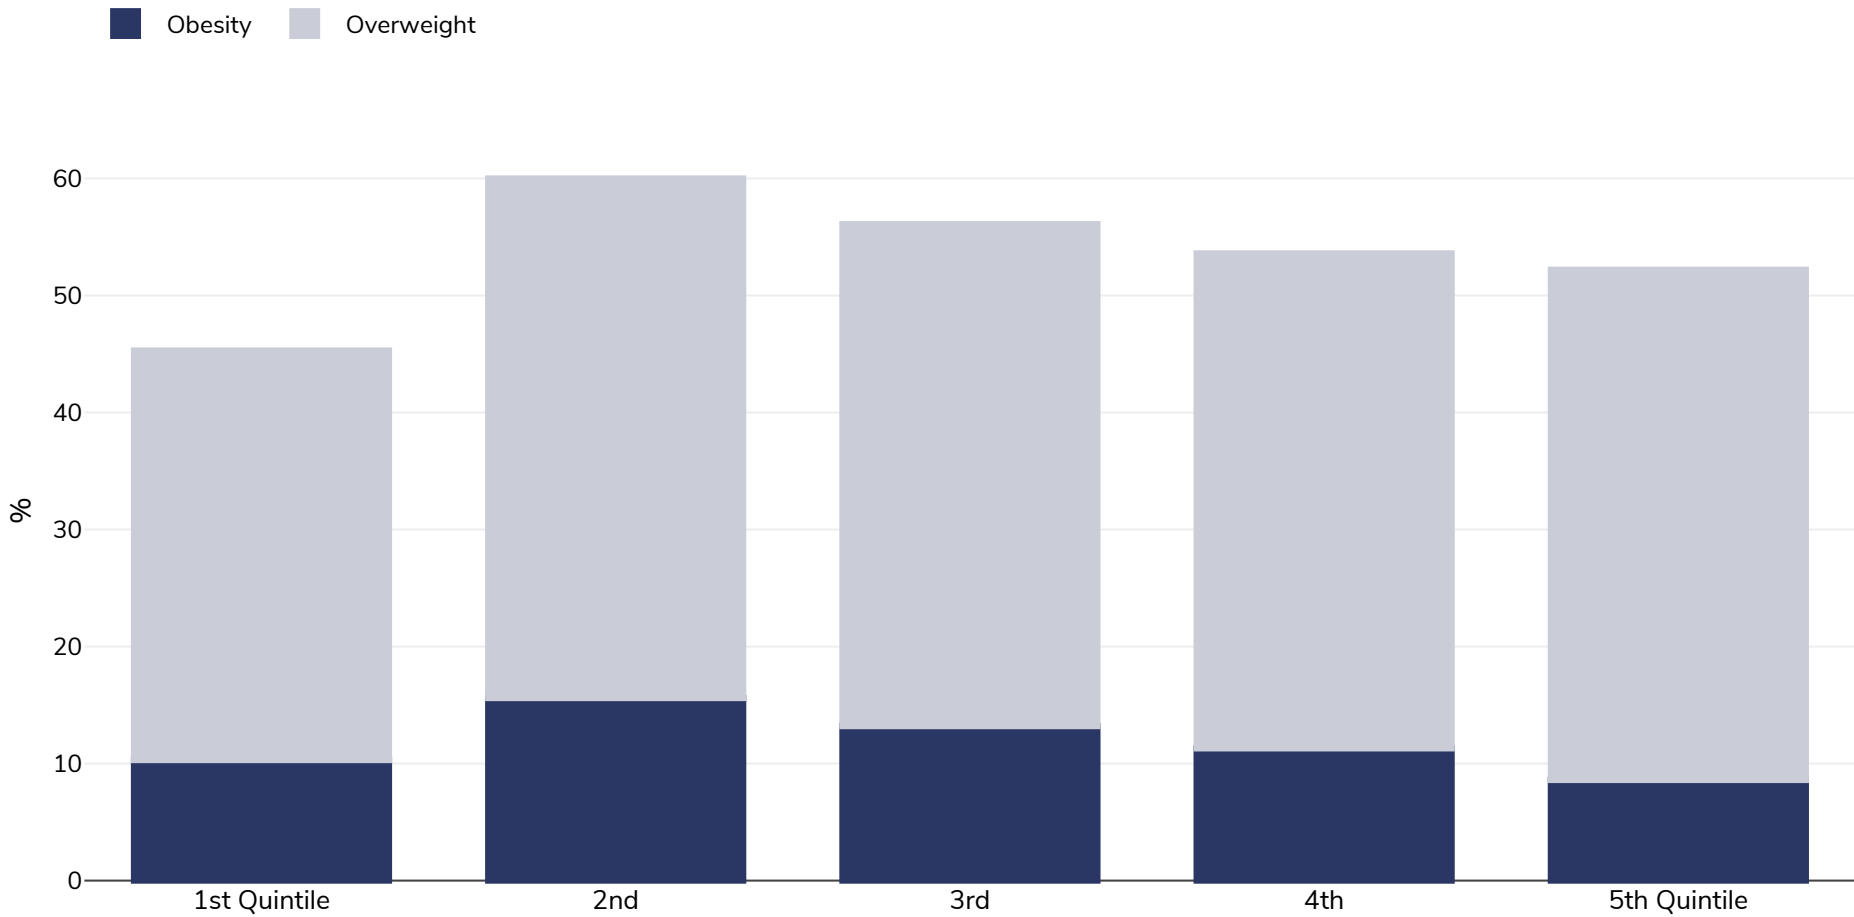

Netherlands: Overweight/obesity by socio-economic group

Men, 2014

Survey type: Self-reported

Age: 18+

Area covered: National

References: 2014 Eurostat Database: http://appsso.eurostat.ec.europa.eu/nui/show.do?dataset=hlth_ehis_bm1e&lang=en (last accessed 25.08.20)

Notes: 1st Quintile (lowest income), 5th Quintile (highest income) Please note where data = zero, there were insufficient data. Total sample number in EU: 35100 (Age 18+)

Unless otherwise noted, overweight refers to a BMI between 25kg and 29.9kg/m², obesity refers to a BMI greater than 30kg/m².