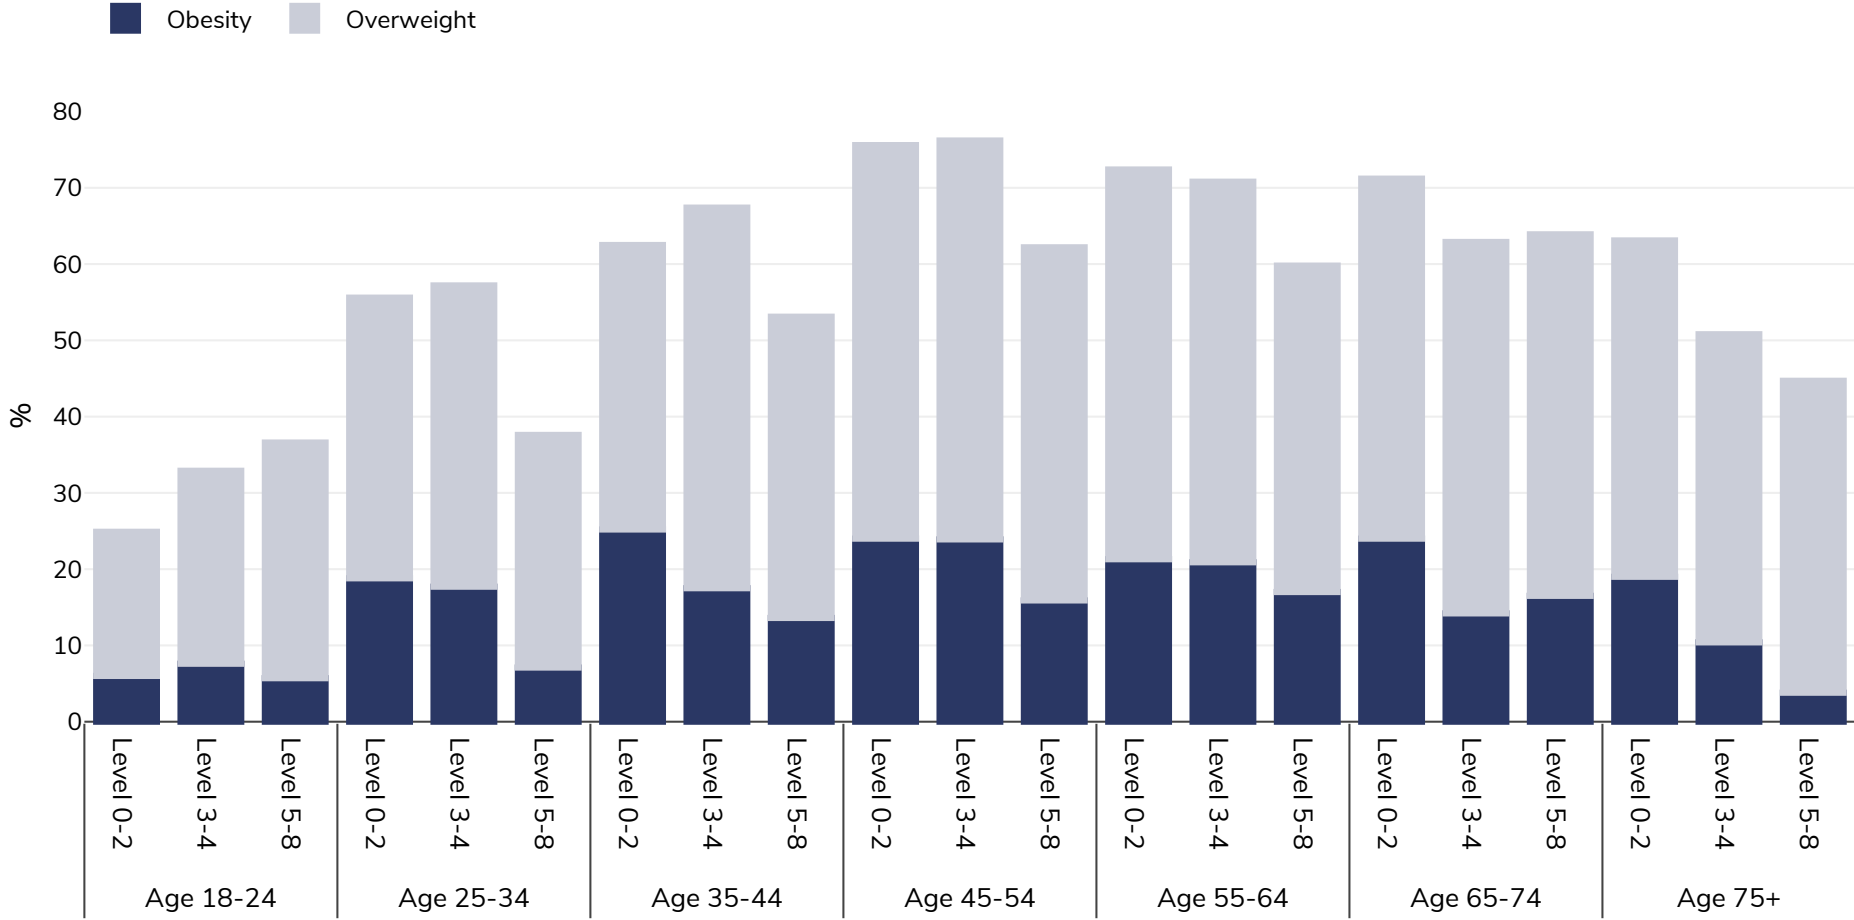

Norway: Overweight/obesity by age and education

Men, 2019

Survey type: Self-reported

Area covered: National

References: Eurostat 2019. Available at https://appsso.eurostat.ec.europa.eu/nui/show.do?dataset=hlth_ehis_bm1e&lang=en (last accessed 09.08.21).

Unless otherwise noted, overweight refers to a BMI between 25kg and 29.9kg/m², obesity refers to a BMI greater than 30kg/m².