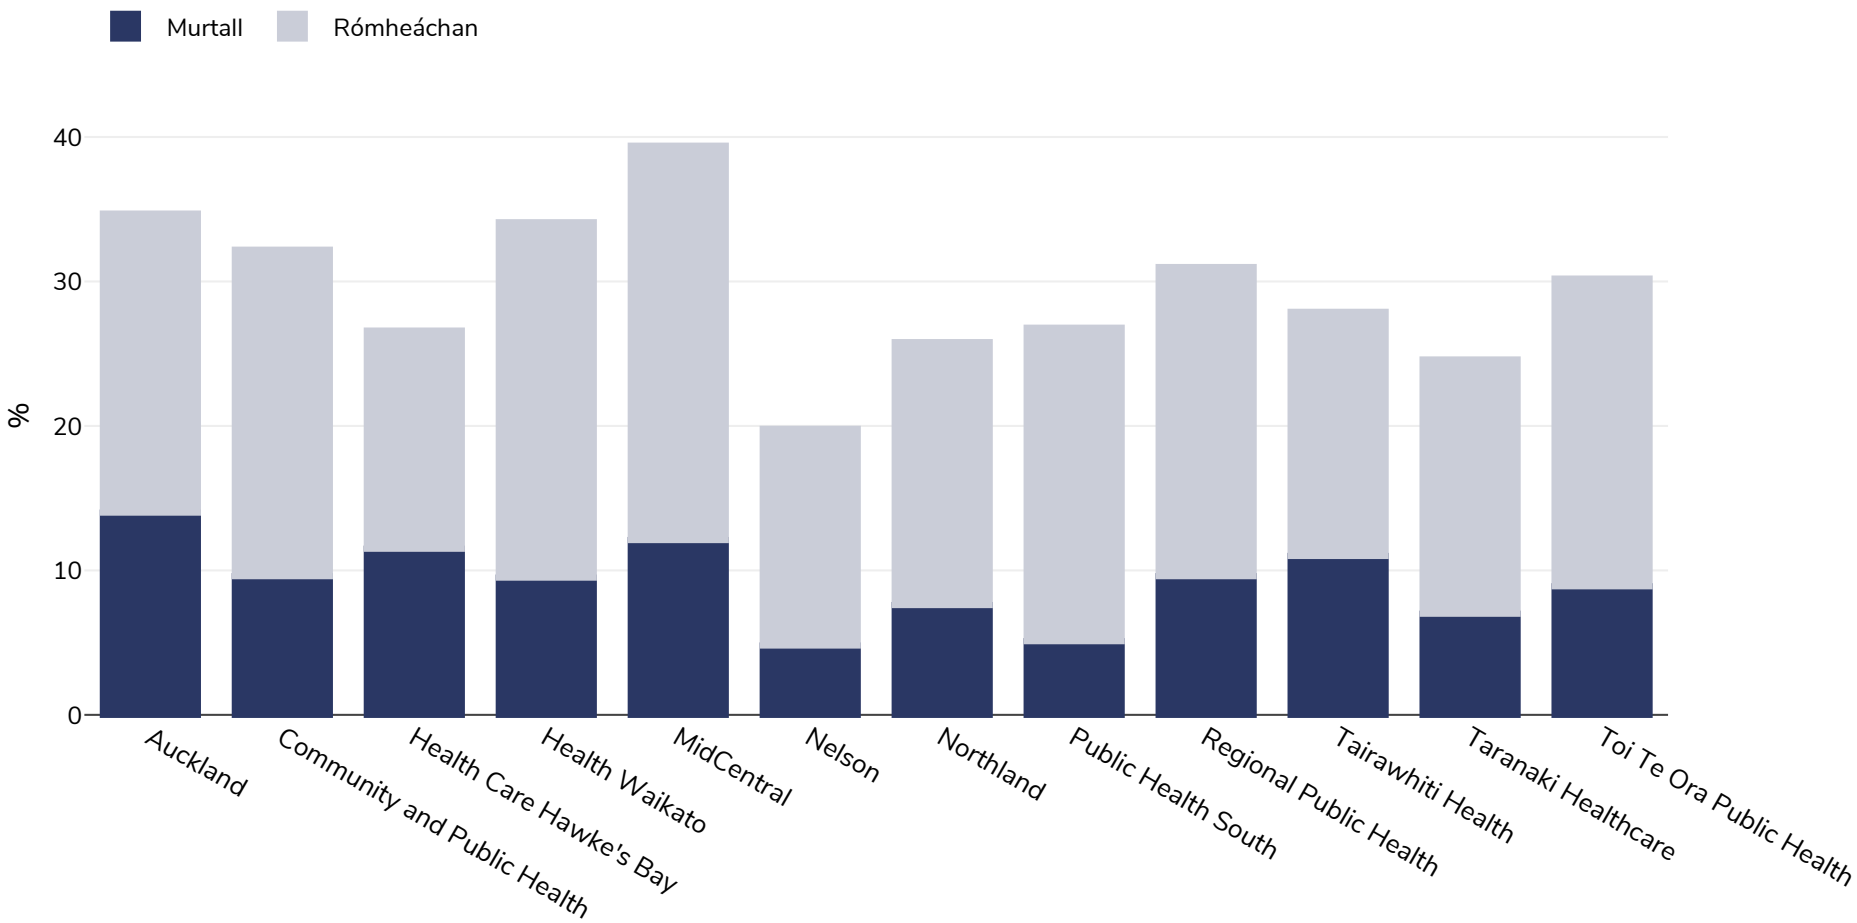

An Nua-Shéalainn: Overweight/obesity by region

Cailíní, 2017-2020

Cineál an tsuirbhé:	Tomhaiste
Aois:	2-14
Samplamhéid:	18530
Ceantar Clúdaithe:	Náisiúnta
Tagairtí:	Ministry of Health. 2021. Regional Data Explorer 2017–2020: New Zealand Health Survey [Data File]. URL: https://minhealthnz.shinyapps.io/nz-health-survey-2017-2020-regional-update
Nótaí:	Some region names have been shortened, see survey for full names
Cutoffs:	IOTF