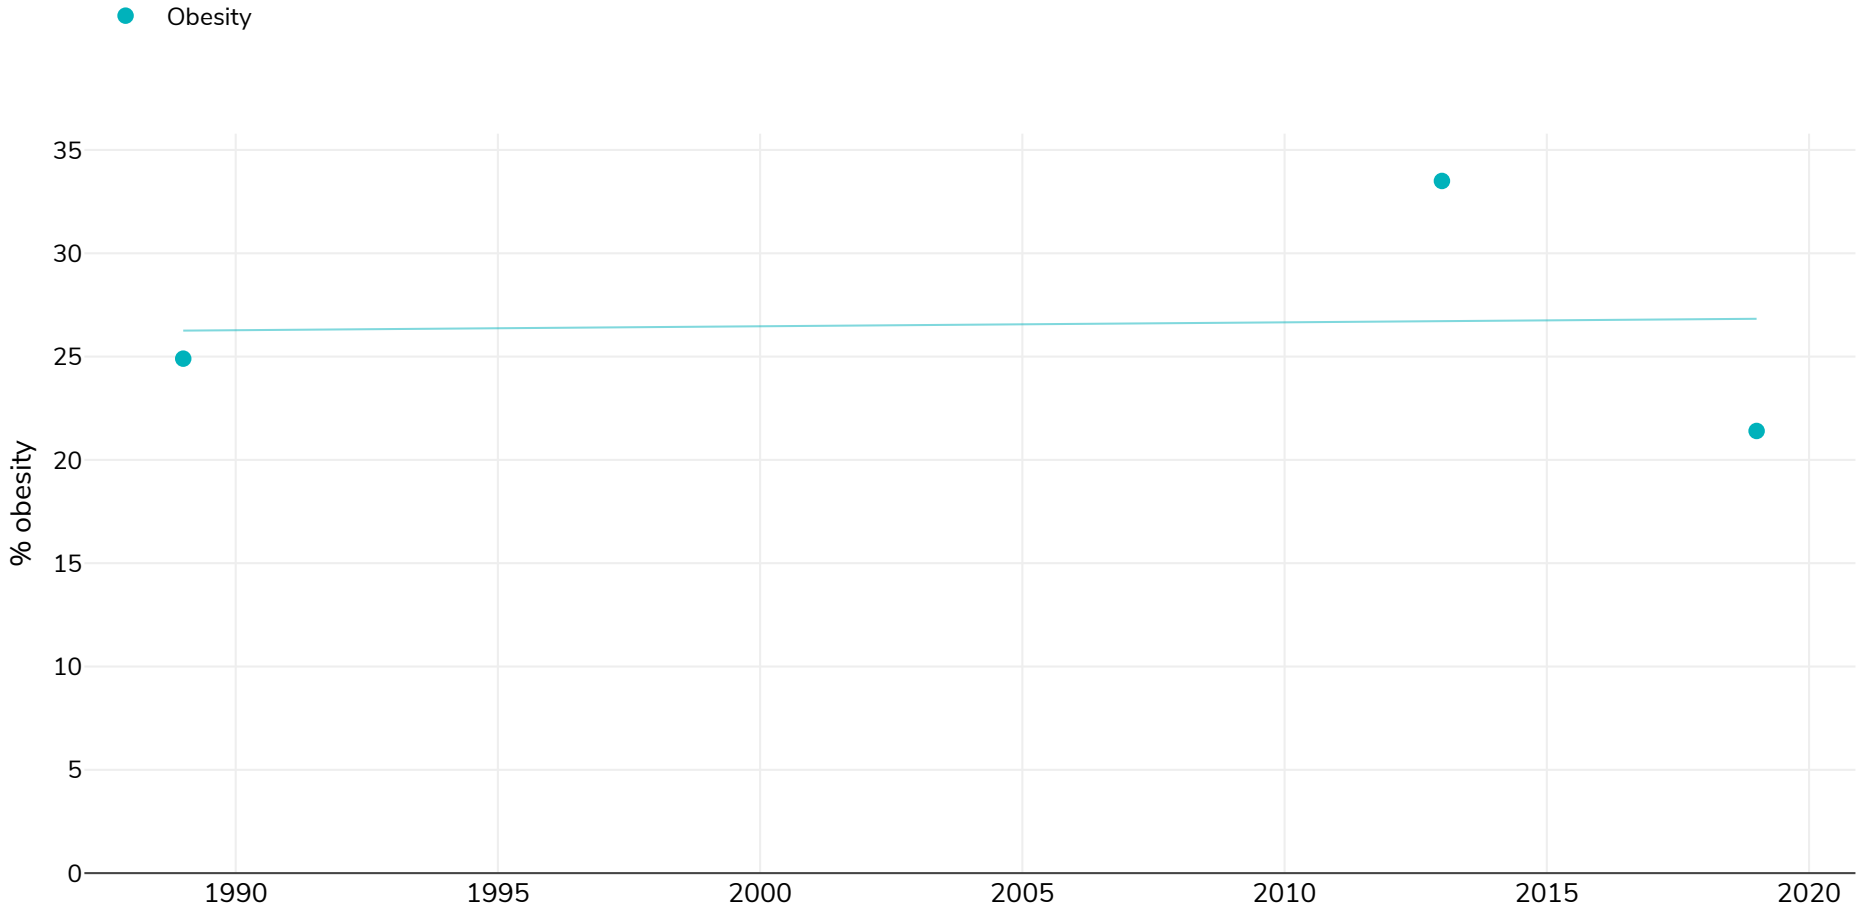

Saudi Arabia: % Adults living with obesity, 1989-2019

Women

Survey type: Measured

References: For full details of references visit <https://data.worldobesity.org/>

Different methodologies may have been used to collect this data and so data from different surveys may not be strictly comparable. Please check with original data sources for methodologies used.