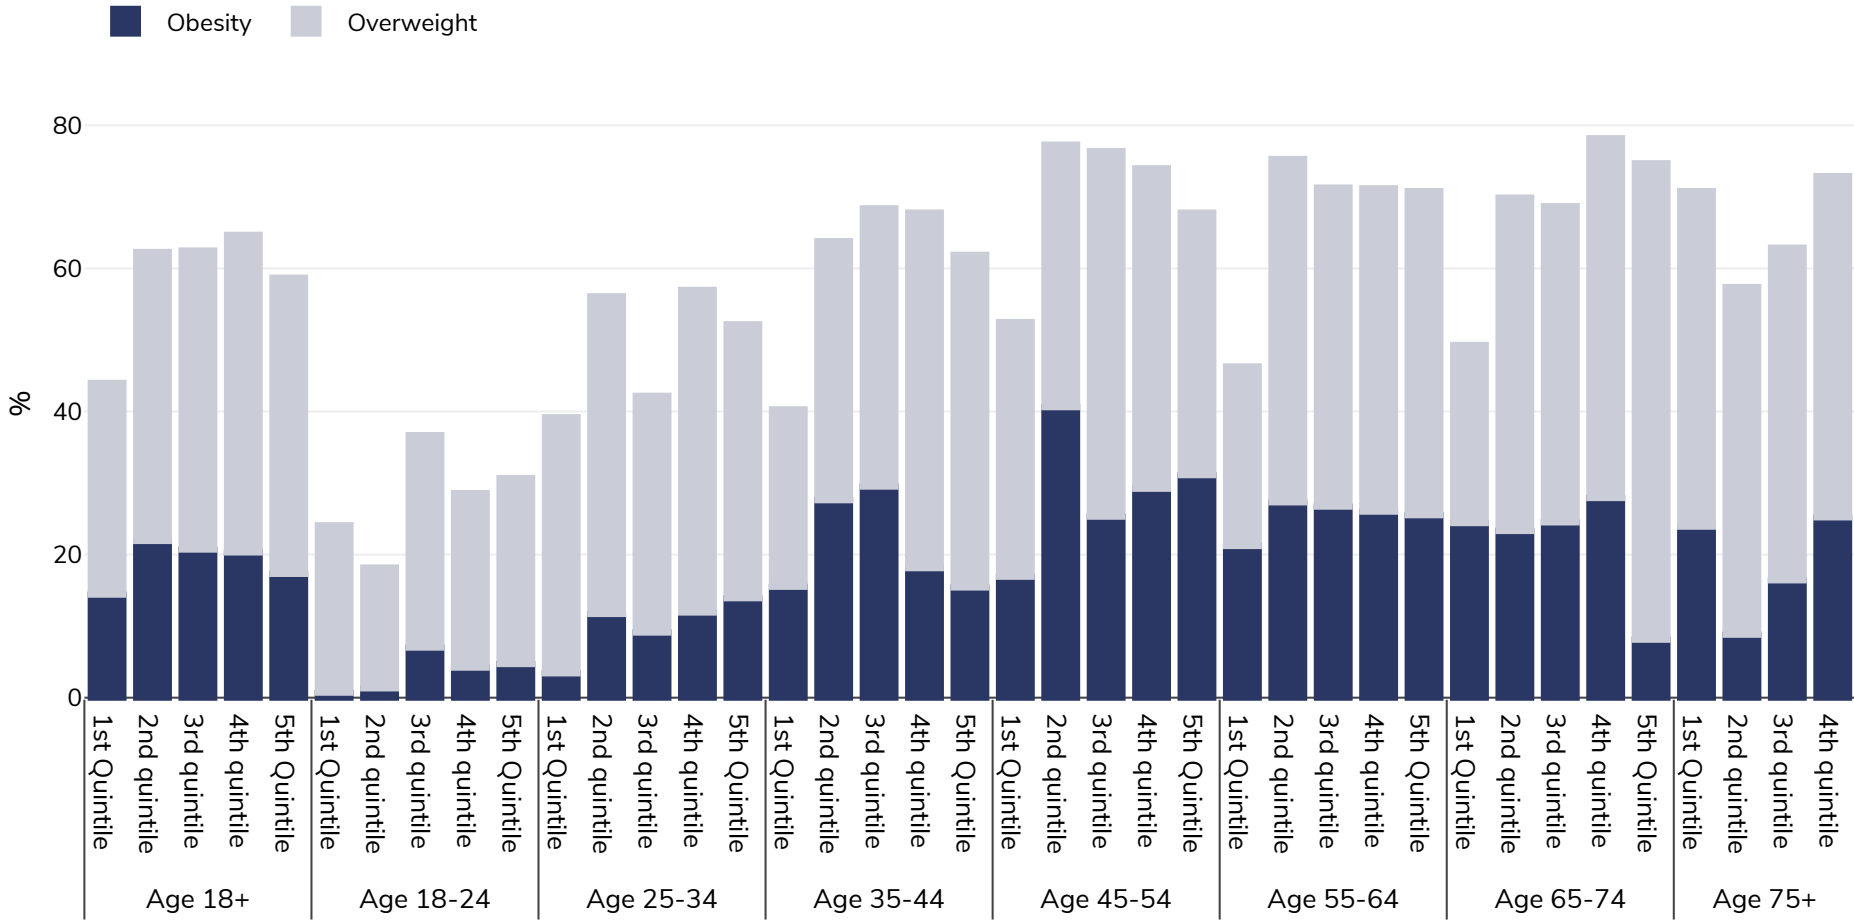

Latvia: Overweight/obesity by age and socio-economic group

Men, 2014

Survey type: Self-reported

Area covered: National

References: Eurostat http://appsso.eurostat.ec.europa.eu/nui/show.do?dataset=hlth_ehis_bm1i&lang=en (last accessed 25.08.20)

Unless otherwise noted, overweight refers to a BMI between 25kg and 29.9kg/m², obesity refers to a BMI greater than 30kg/m².