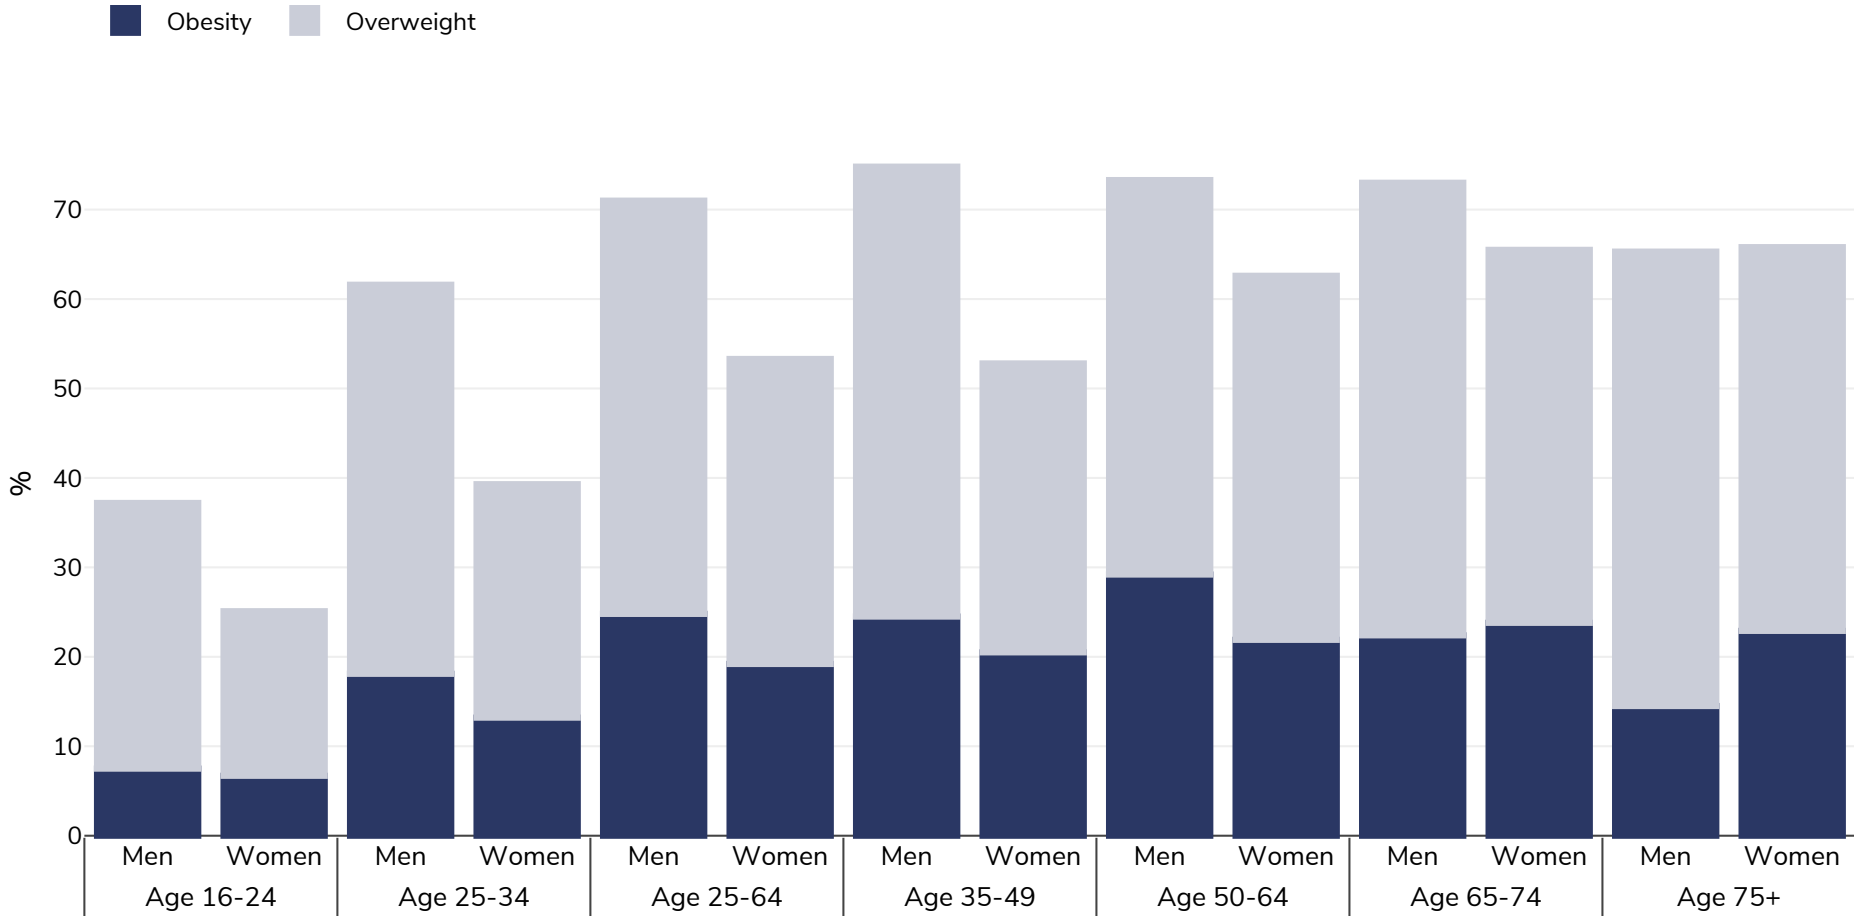

Finland: Overweight/obesity by age

Adults, 2017

Survey type: Self-reported

Area covered: National

References: 2017 - EUROSTAT Database http://appsso.eurostat.ec.europa.eu/nui/show.do?dataset=ilc_hch10&lang=en (last accessed 25.08.20)

Unless otherwise noted, overweight refers to a BMI between 25kg and 29.9kg/m², obesity refers to a BMI greater than 30kg/m².