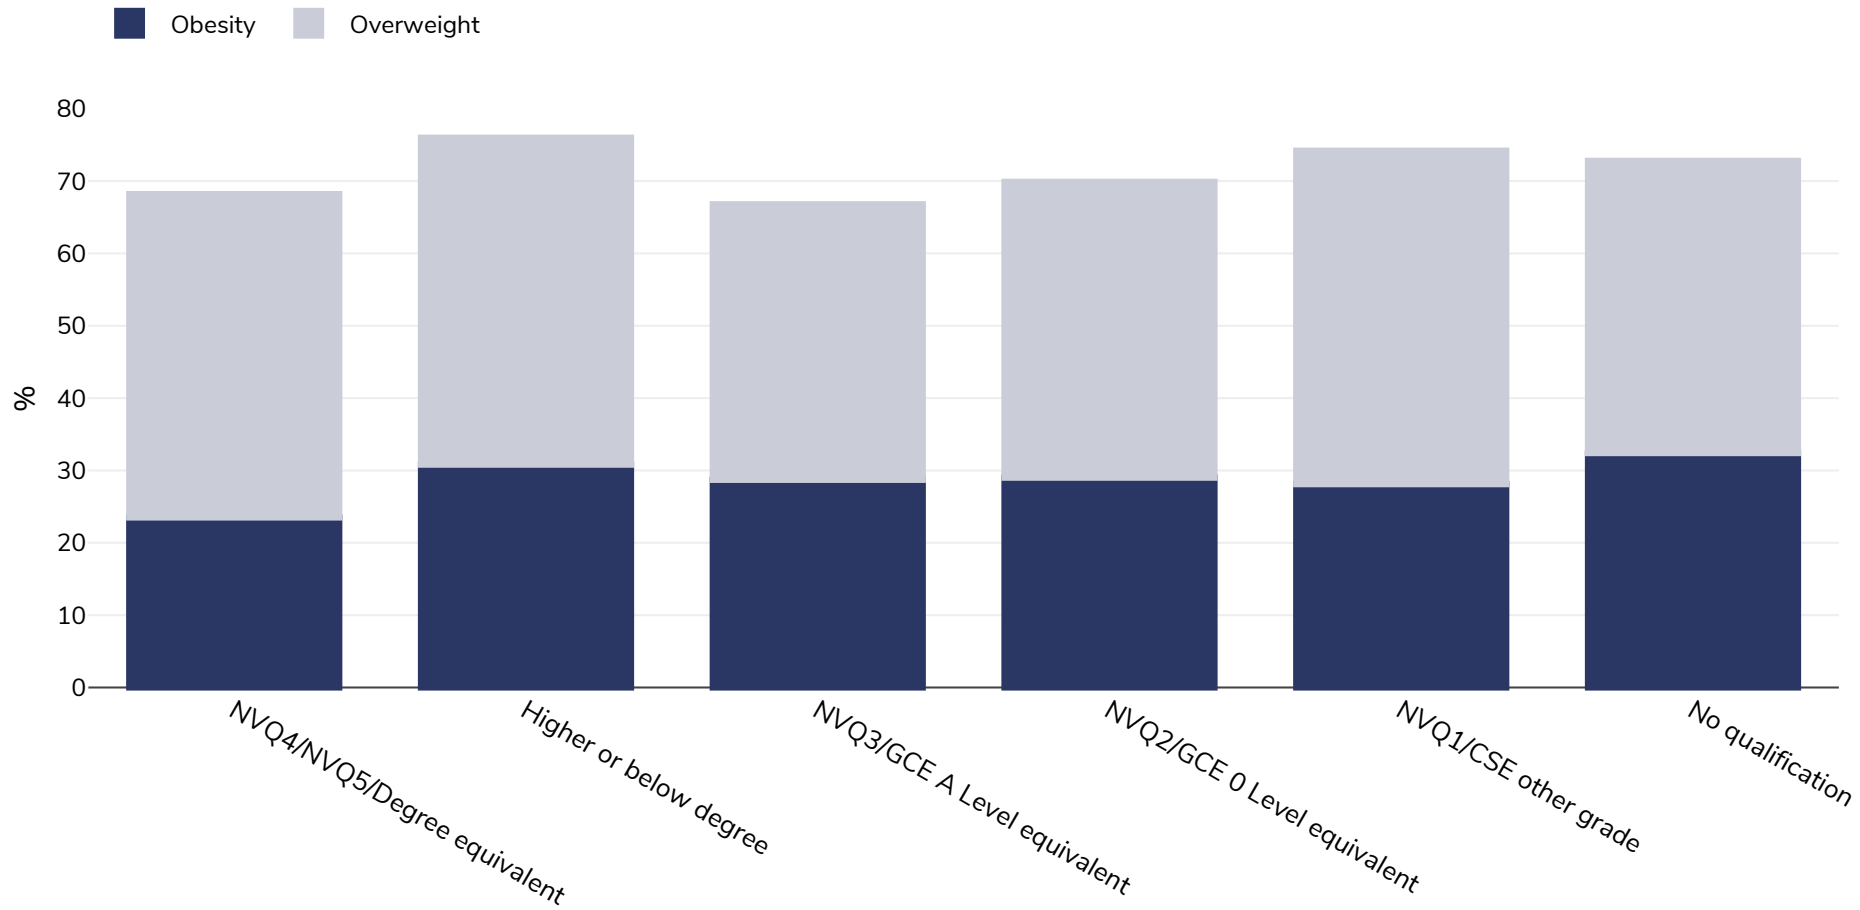

# England: Overweight/obesity by education

Men, 2018

<b>Survey type:</b>	Measured
<b>Age:</b>	16+
<b>Sample size:</b>	6689
<b>Area covered:</b>	National
<b>References:</b>	Reanalysis by World Obesity Federation, on the Health Survey for England 2018. Data provided by the UK Data Archive.
<b>Notes:</b>	Those with Foreign or 'other' qualifications are not presented in the chart

Unless otherwise noted, overweight refers to a BMI between 25kg and 29.9kg/m<sup>2</sup>, obesity refers to a BMI greater than 30kg/m<sup>2</sup>.